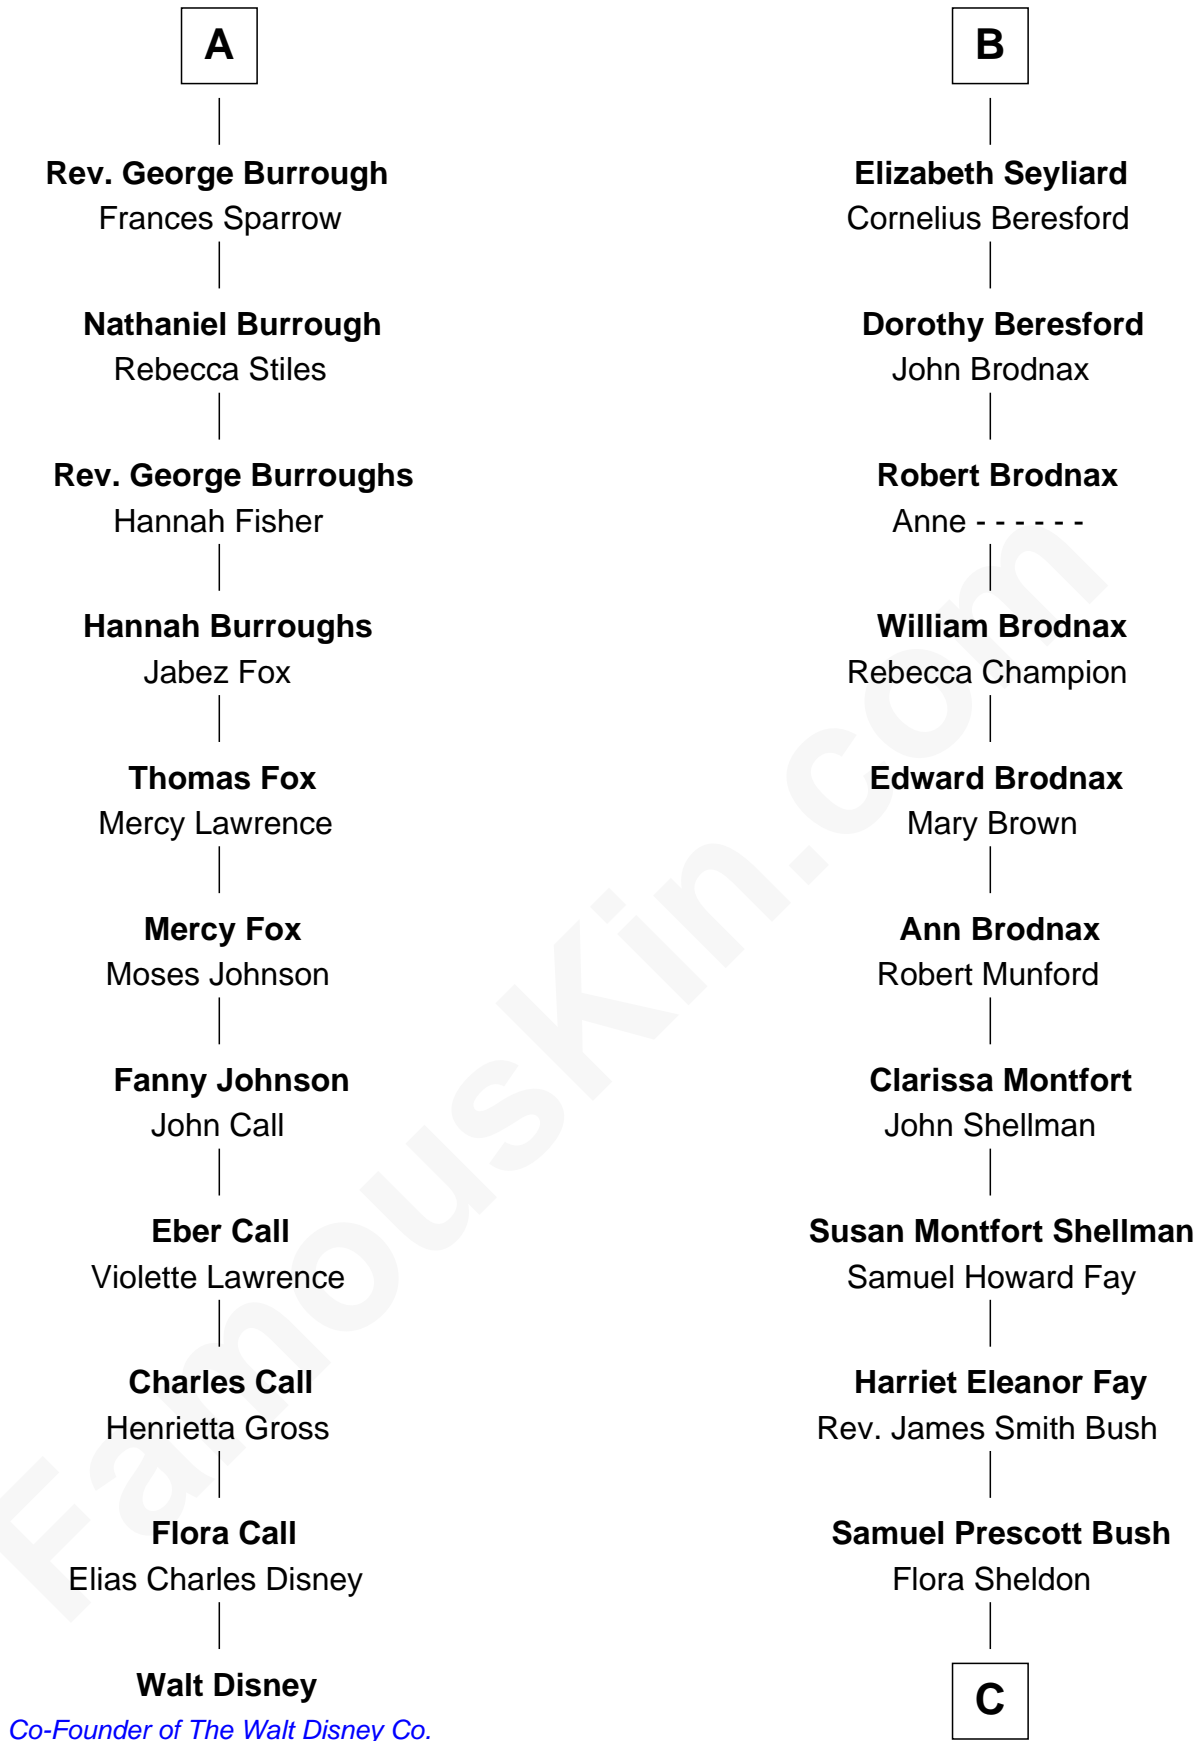

FamousKin.com

Relationship Chart of

Walt Disney

Co-Founder of The Walt Disney Company

17th cousin 2 times removed of

George W. Bush
43rd U.S. President

Sir Michael de la Pole
Katherine Wingfield

C

Prescott Sheldon Bush

Dorothy Wear Walker

George Herbert Walker Bush

Barbara Pierce

George W. Bush

43rd U.S. President

FamousKin.com