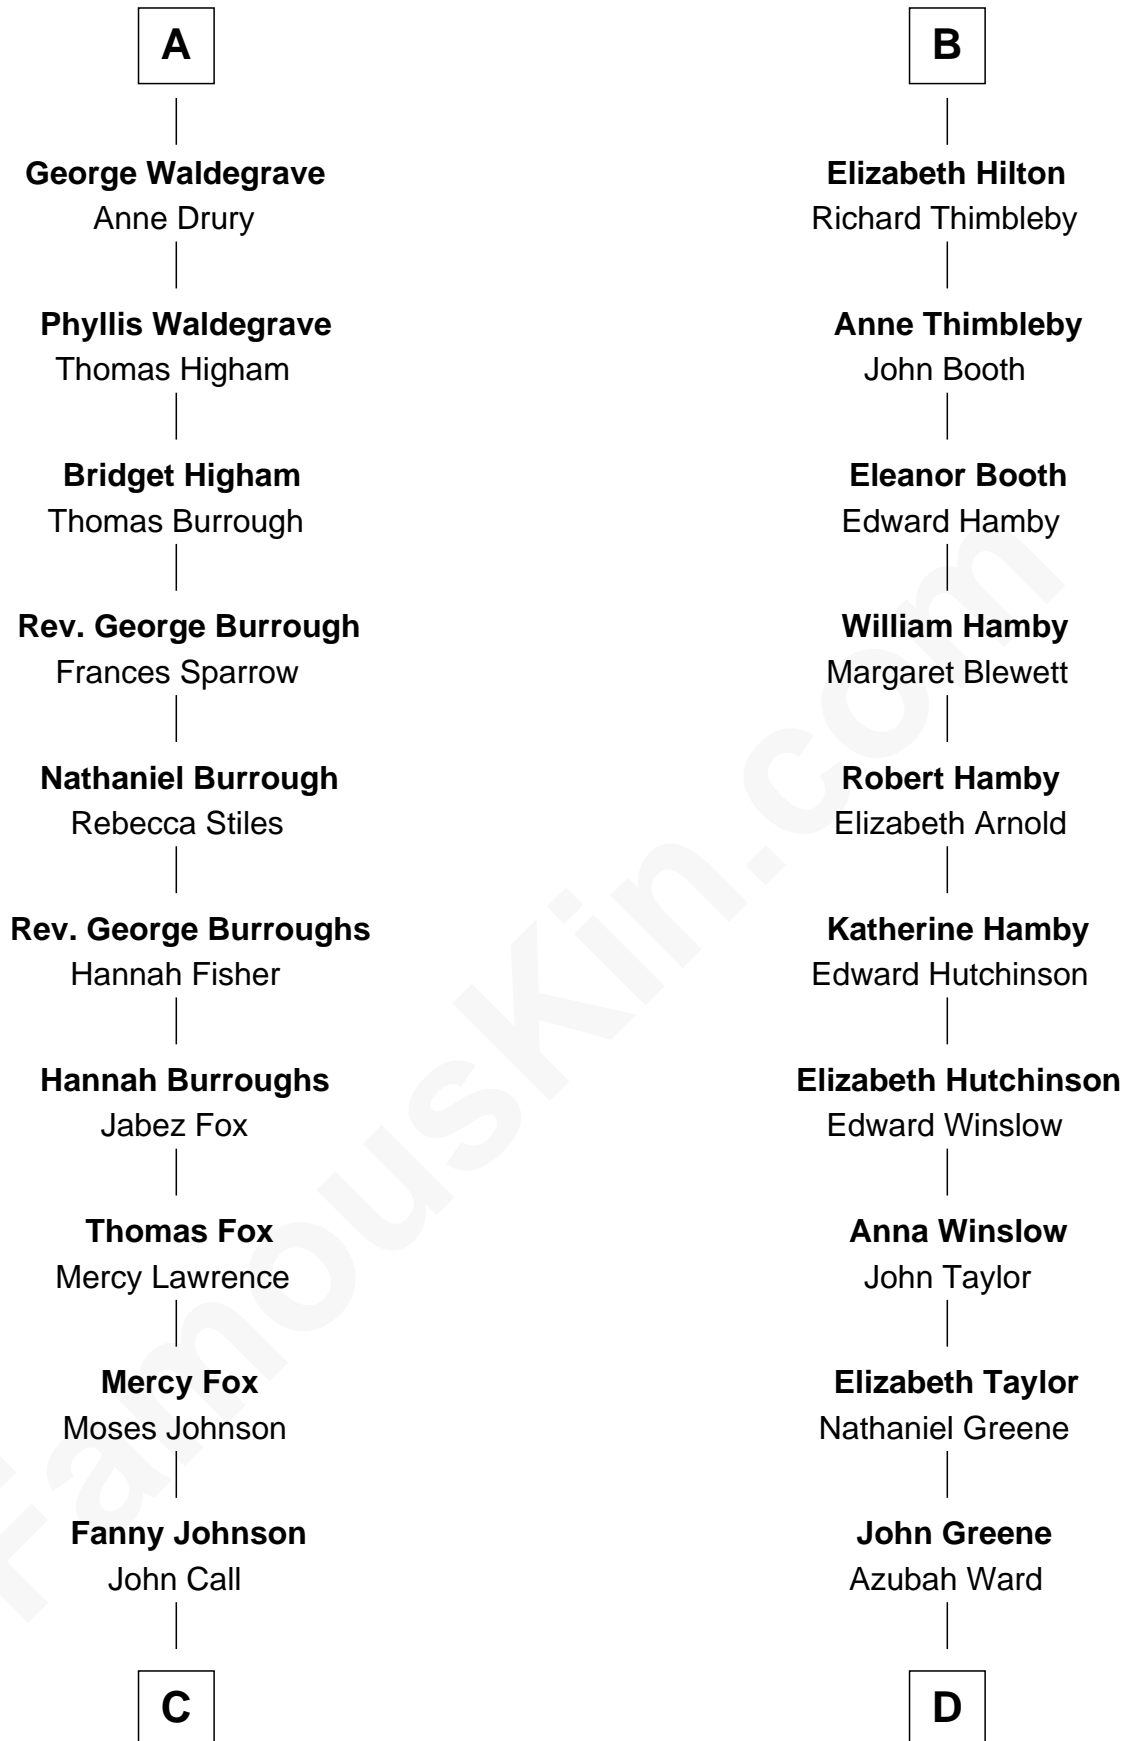

## Relationship Chart of

### Walt Disney

Co-Founder of The Walt Disney Company

19th cousin 1 time removed of

### Lucretia (Rudolph) Garfield

First Lady of President James Garfield

**C**

**Eber Call**

Violette Lawrence

**Charles Call**

Henrietta Gross

**Flora Call**