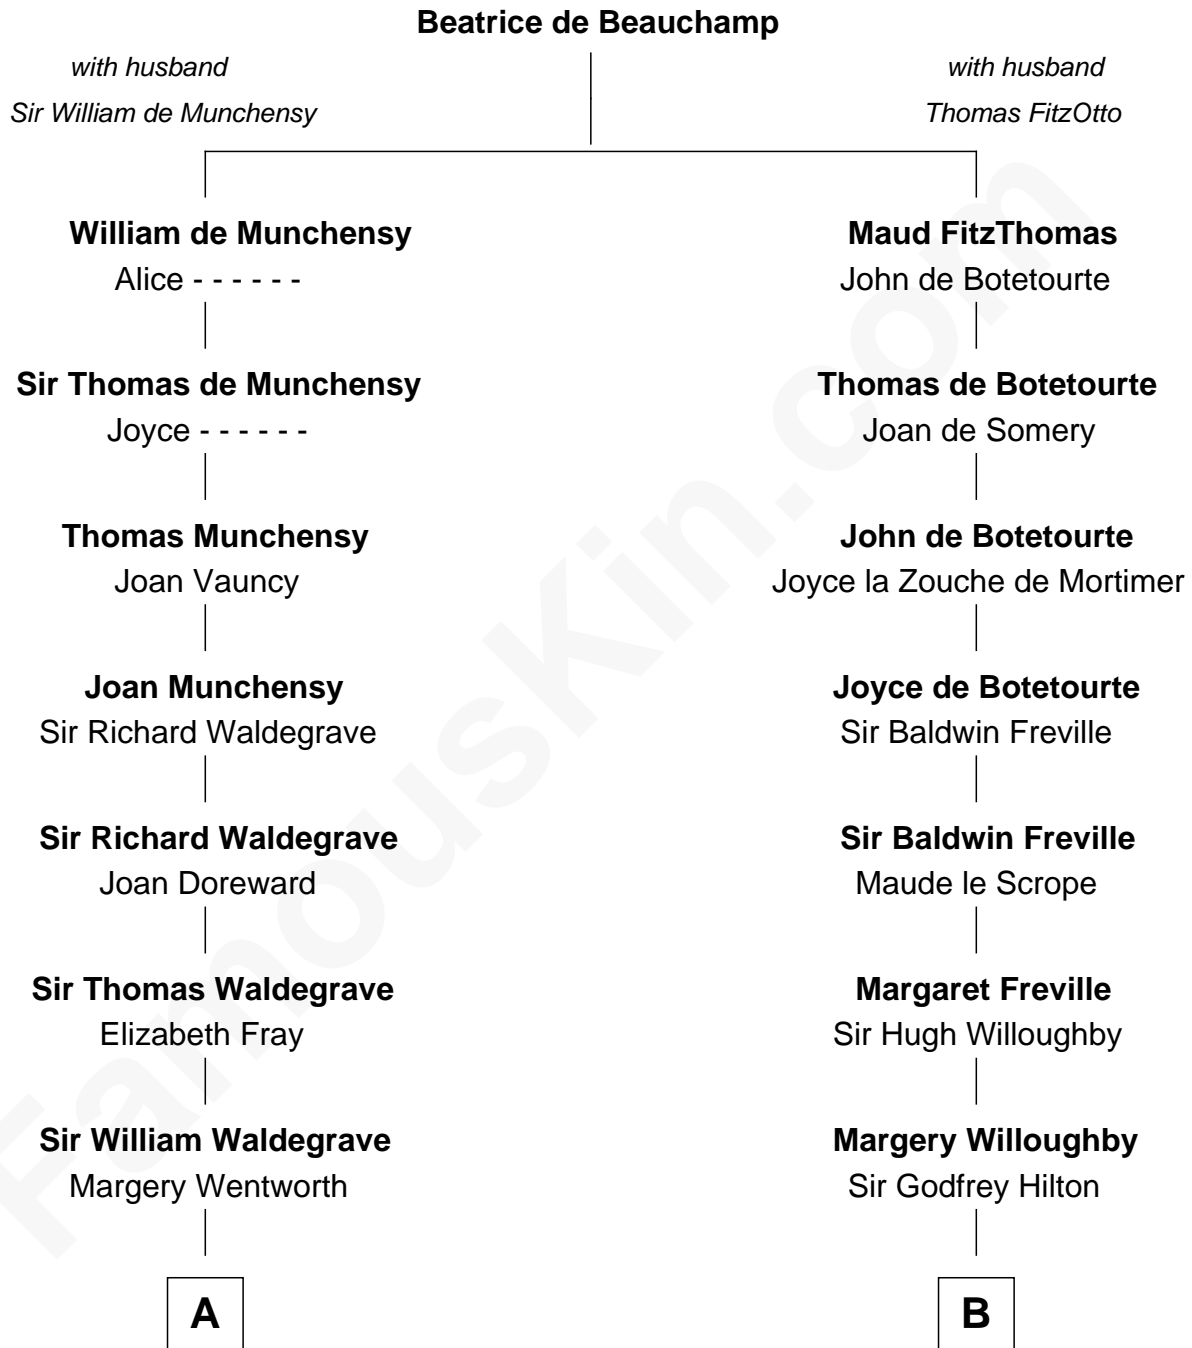

## Relationship Chart of

### Walt Disney

Co-Founder of The Walt Disney Company

19th cousin 1 time removed of

### Lucretia (Rudolph) Garfield

First Lady of President James Garfield

**C**

**Eber Call**

Violette Lawrence

**Charles Call**

Henrietta Gross

**Flora Call**