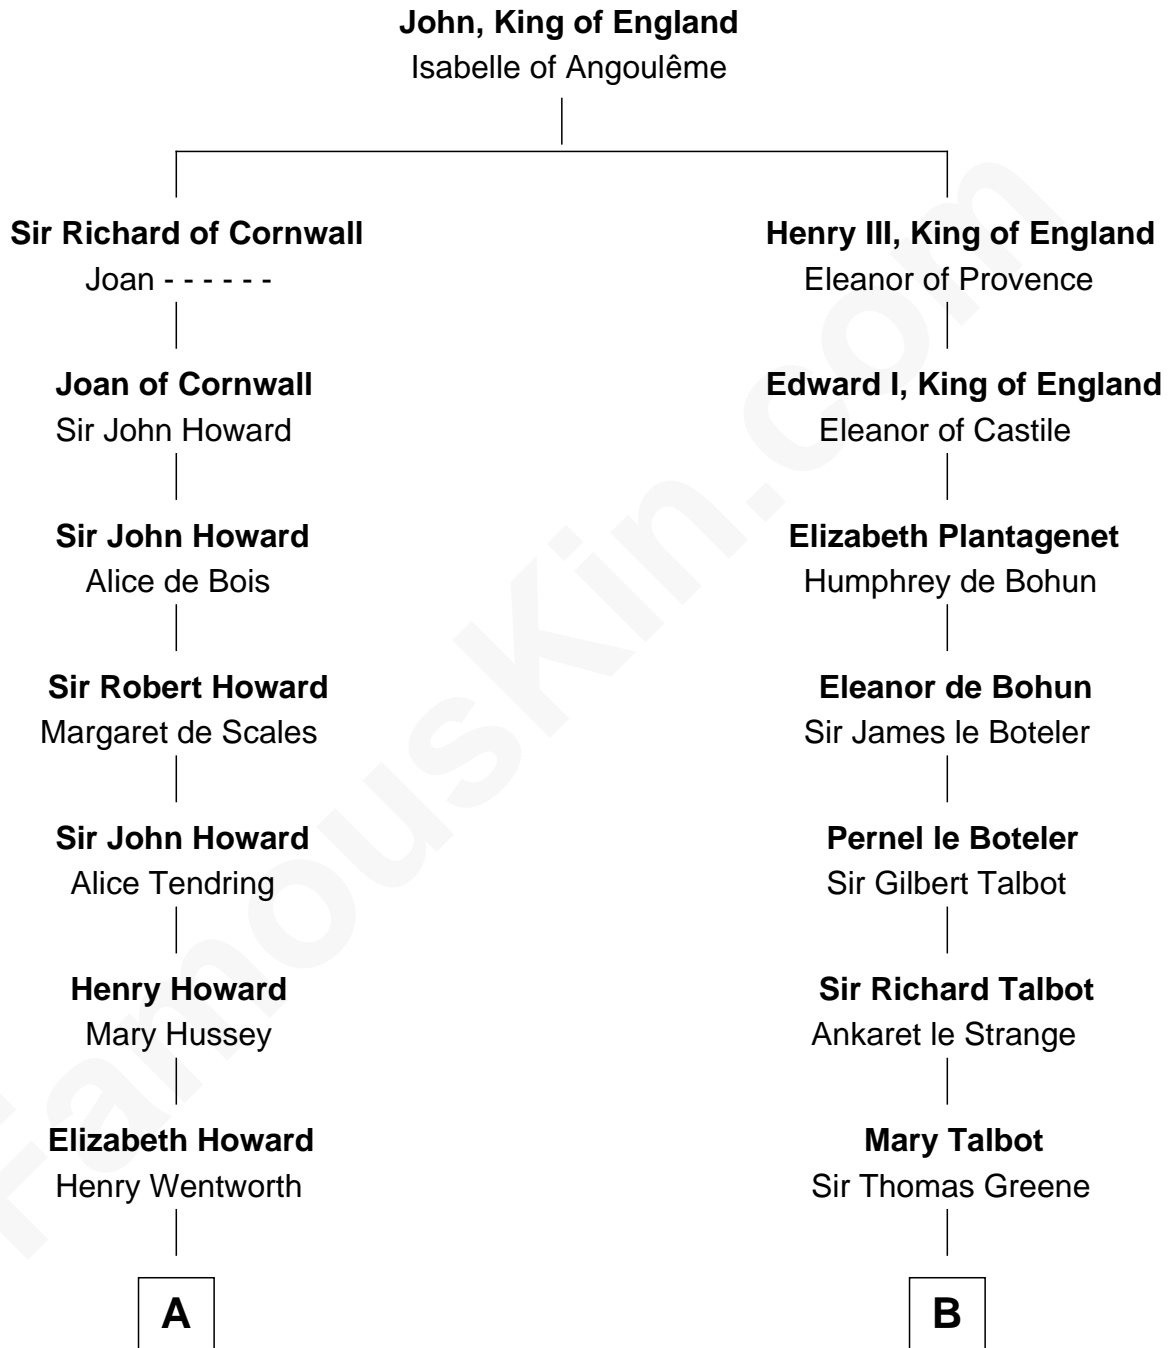

FamousKin.com

Relationship Chart of

Walt Disney

Co-Founder of The Walt Disney Company

21st cousin of

Lucretia (Rudolph) Garfield

First Lady of President James Garfield

C

Fanny Johnson

John Call

Eber Call

Violette Lawrence

Charles Call

Henrietta Gross

Flora Call

Elias Charles Disney