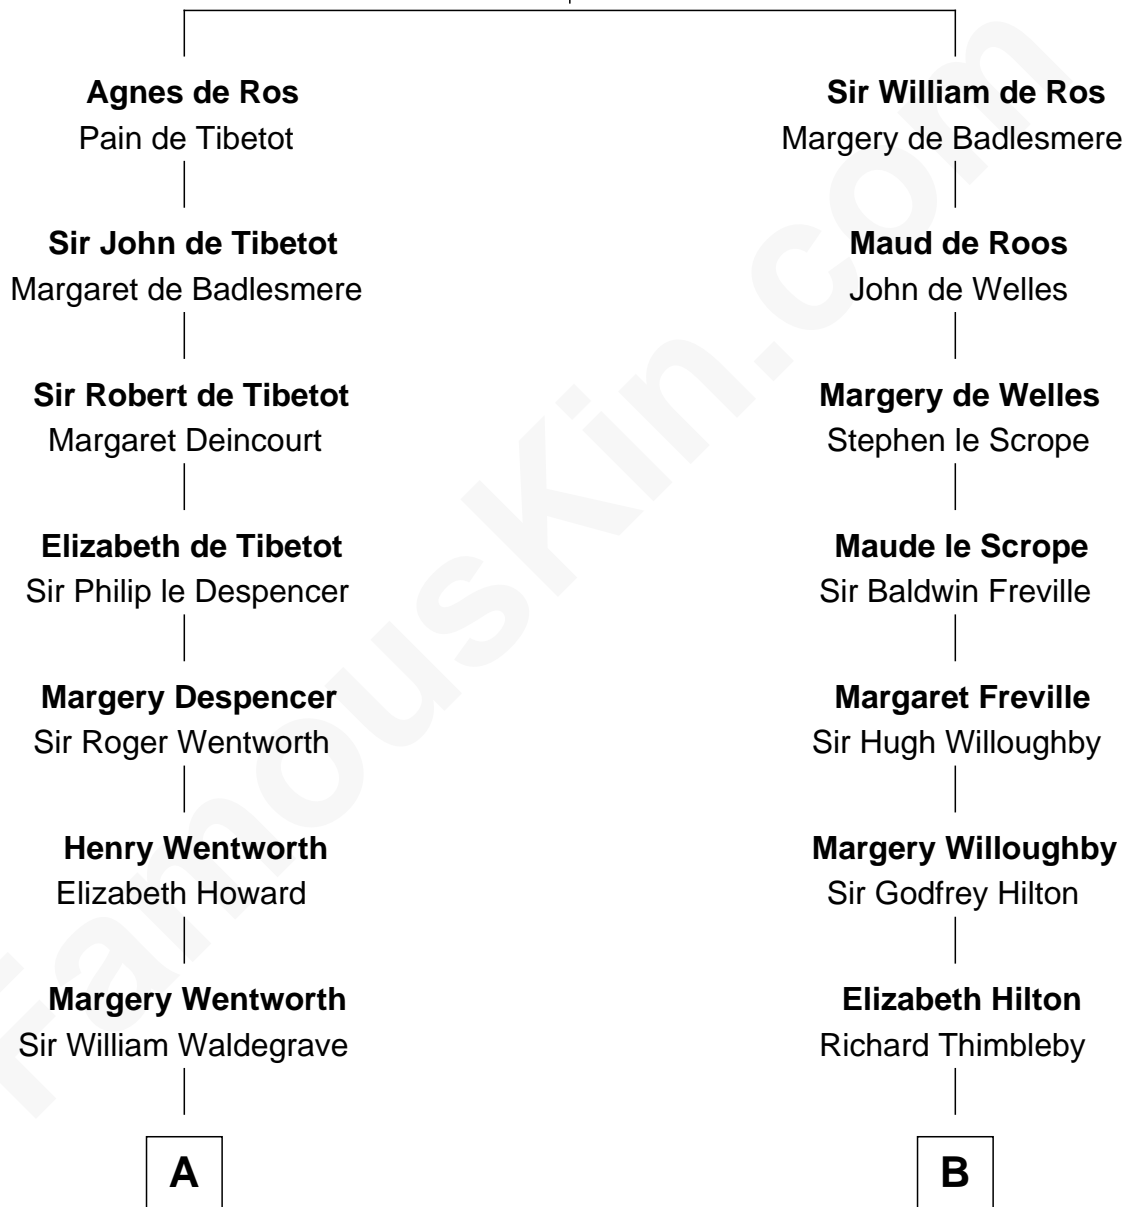

FamousKin.com

Relationship Chart of

Walt Disney

Co-Founder of The Walt Disney Company

18th cousin 2 times removed of

Lucretia (Rudolph) Garfield

First Lady of President James Garfield

William de Ros
Maude de Vaux

C

Eber Call
Violette Lawrence

Charles Call
Henrietta Gross

Flora Call
Elias Charles Disney

Walt Disney
Co-Founder of The Walt Disney Co.

D

Arabella Greene Mason
Zebulon Rudolph

Lucretia (Rudolph) Garfield
First Lady of James Garfield