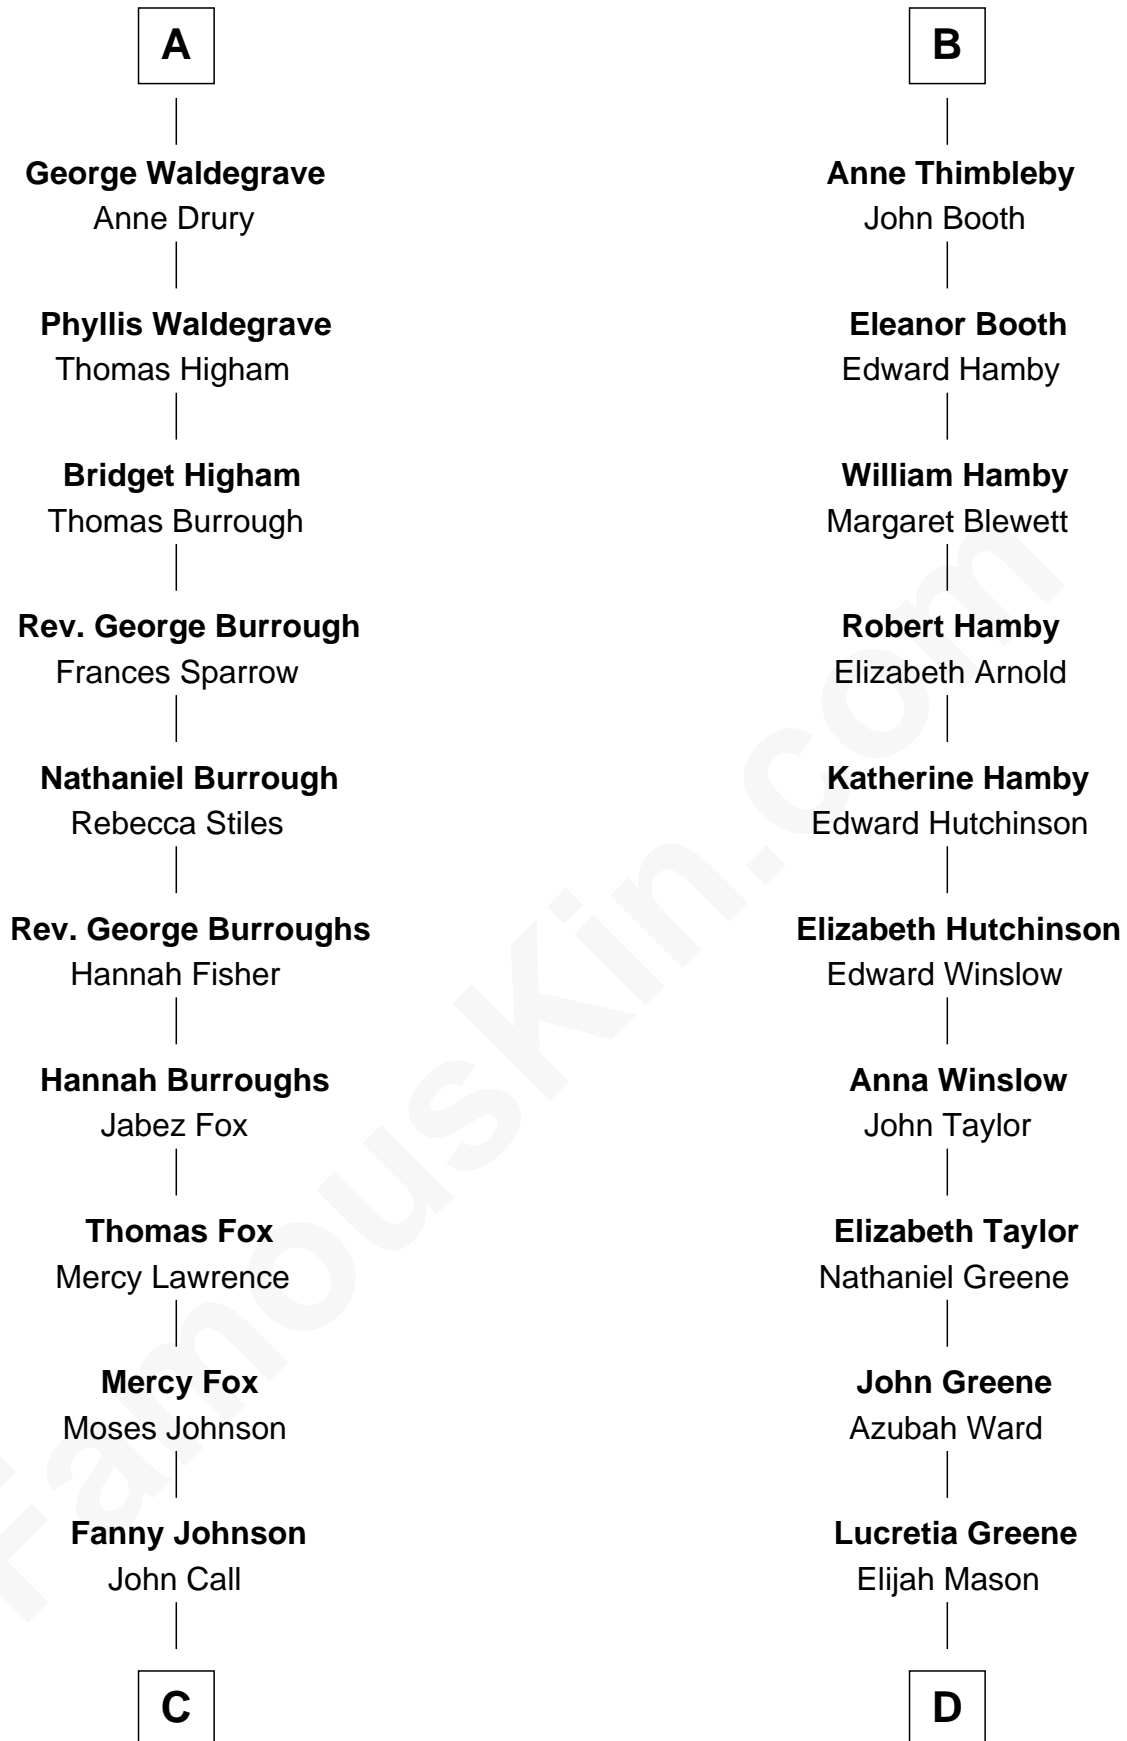

FamousKin.com

Relationship Chart of

Walt Disney

Co-Founder of The Walt Disney Company

18th cousin 2 times removed of

Lucretia (Rudolph) Garfield

First Lady of President James Garfield

William de Ros
Maude de Vaux

C

Eber Call
Violette Lawrence

Charles Call
Henrietta Gross

Flora Call
Elias Charles Disney

Walt Disney
Co-Founder of The Walt Disney Co.

D

Arabella Greene Mason
Zebulon Rudolph

Lucretia (Rudolph) Garfield
First Lady of James Garfield