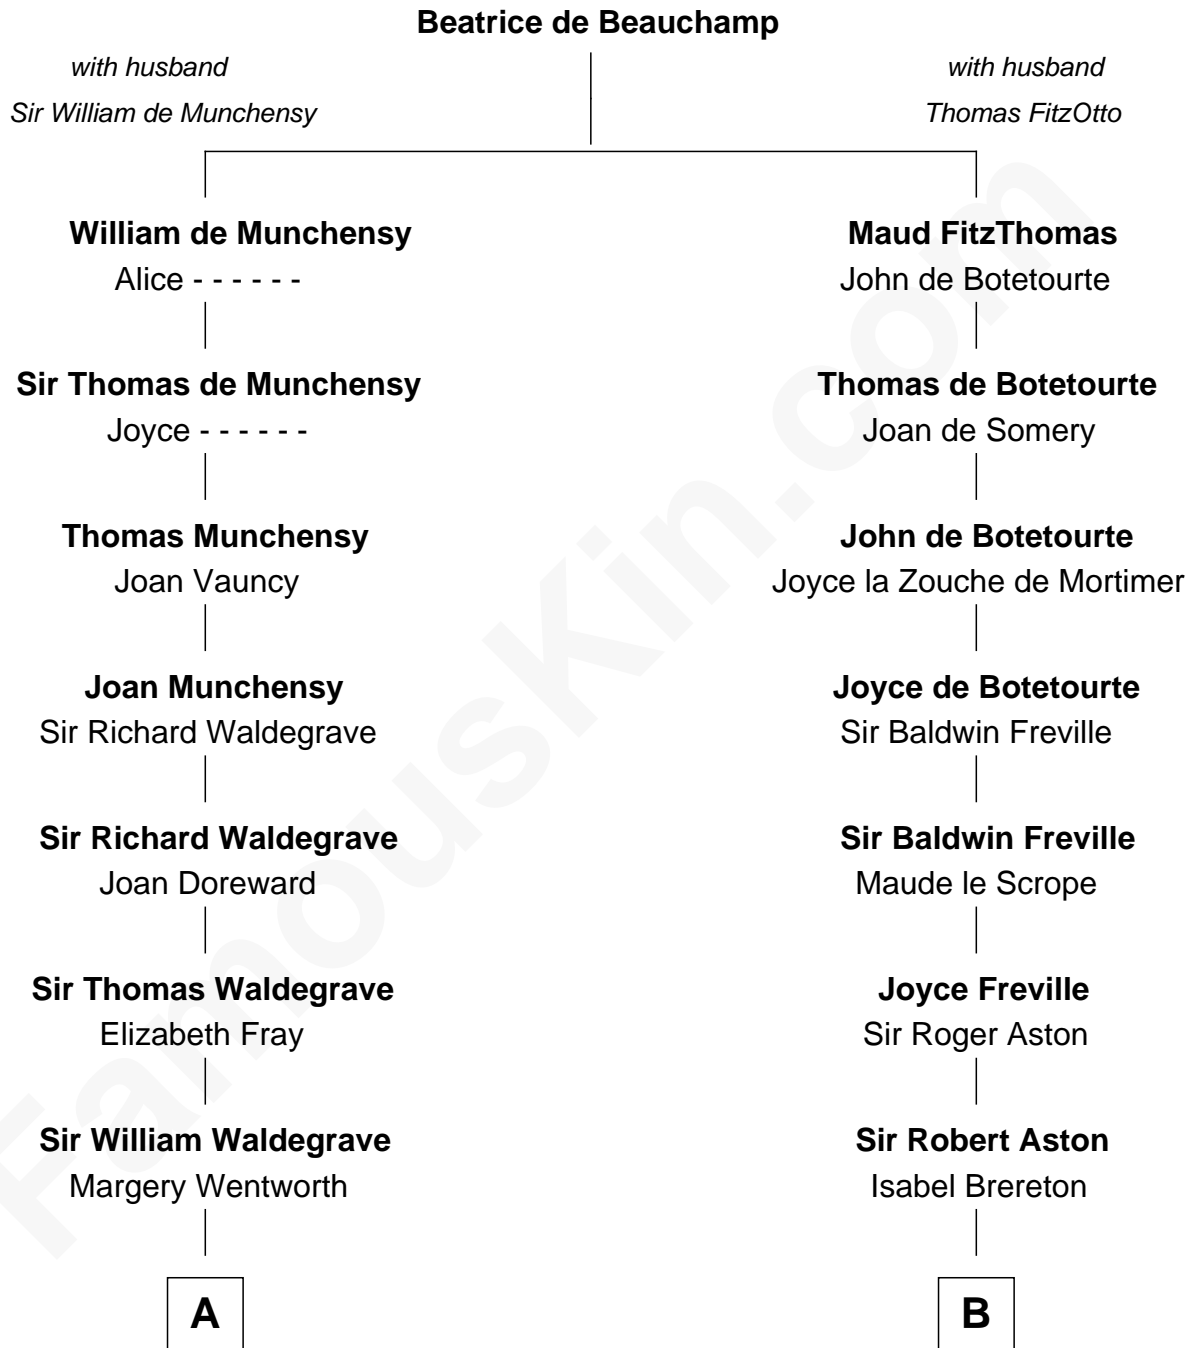

FamousKin.com

Relationship Chart of

Walt Disney

Co-Founder of The Walt Disney Company

17th cousin 3 times removed of

George Mason

Father of the U.S. Bill of Rights

C

—
Eber Call

Violette Lawrence

—
Charles Call

Henrietta Gross

—
Flora Call

Elias Charles Disney

—
Walt Disney

Co-Founder of The Walt Disney Co.