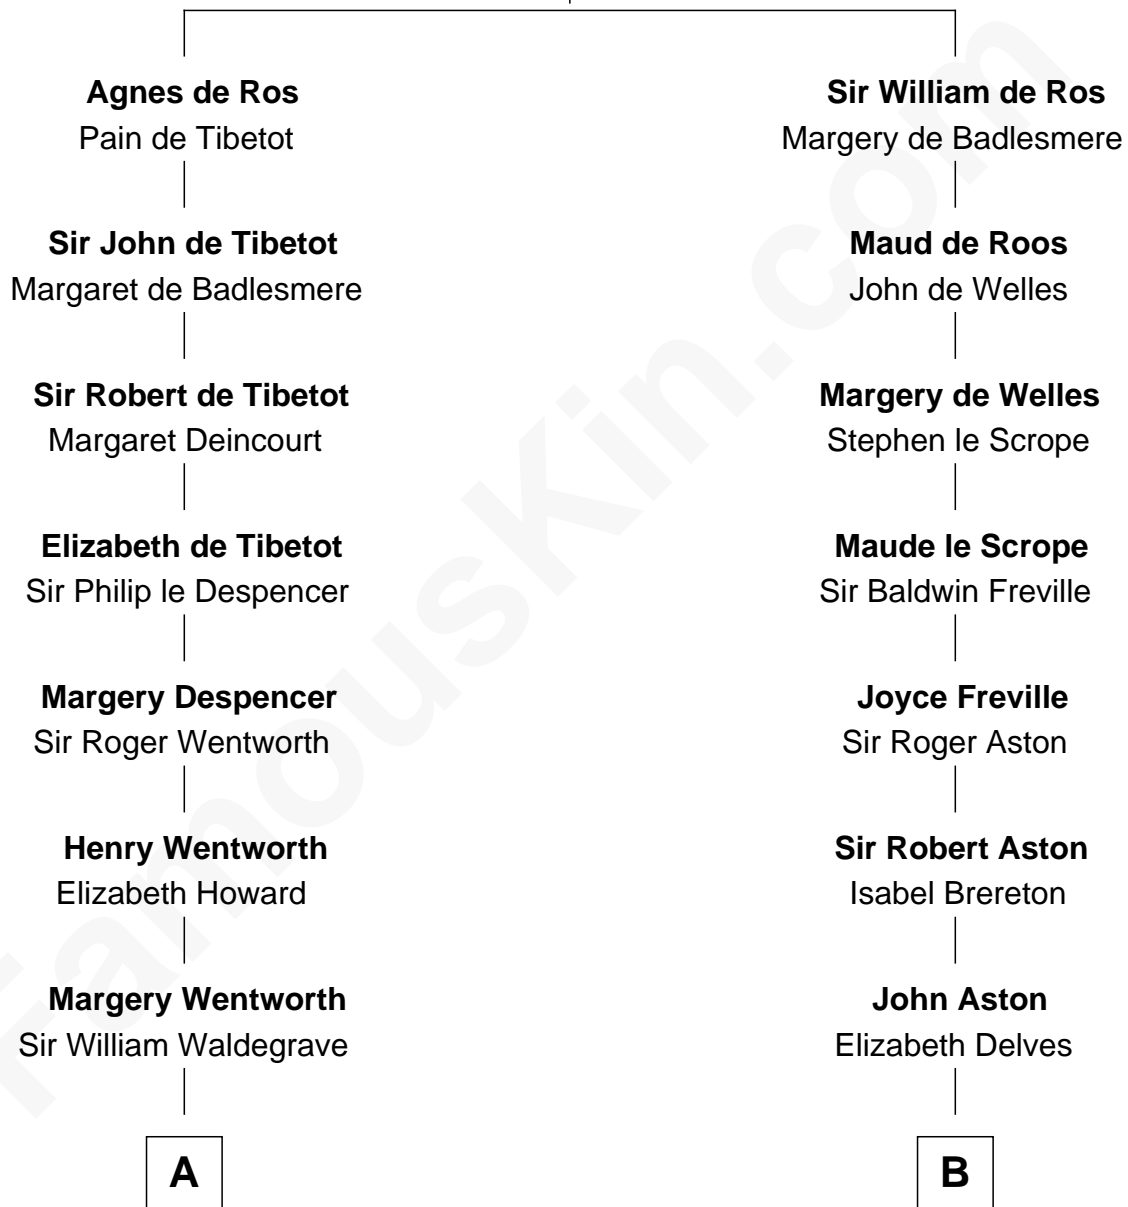

FamousKin.com

Relationship Chart of

Walt Disney

Co-Founder of The Walt Disney Company

16th cousin 4 times removed of

George Mason

Father of the U.S. Bill of Rights

William de Ros
Maude de Vaux

C

—
Eber Call

Violette Lawrence

—
Charles Call

Henrietta Gross

—
Flora Call

Elias Charles Disney

—
Walt Disney