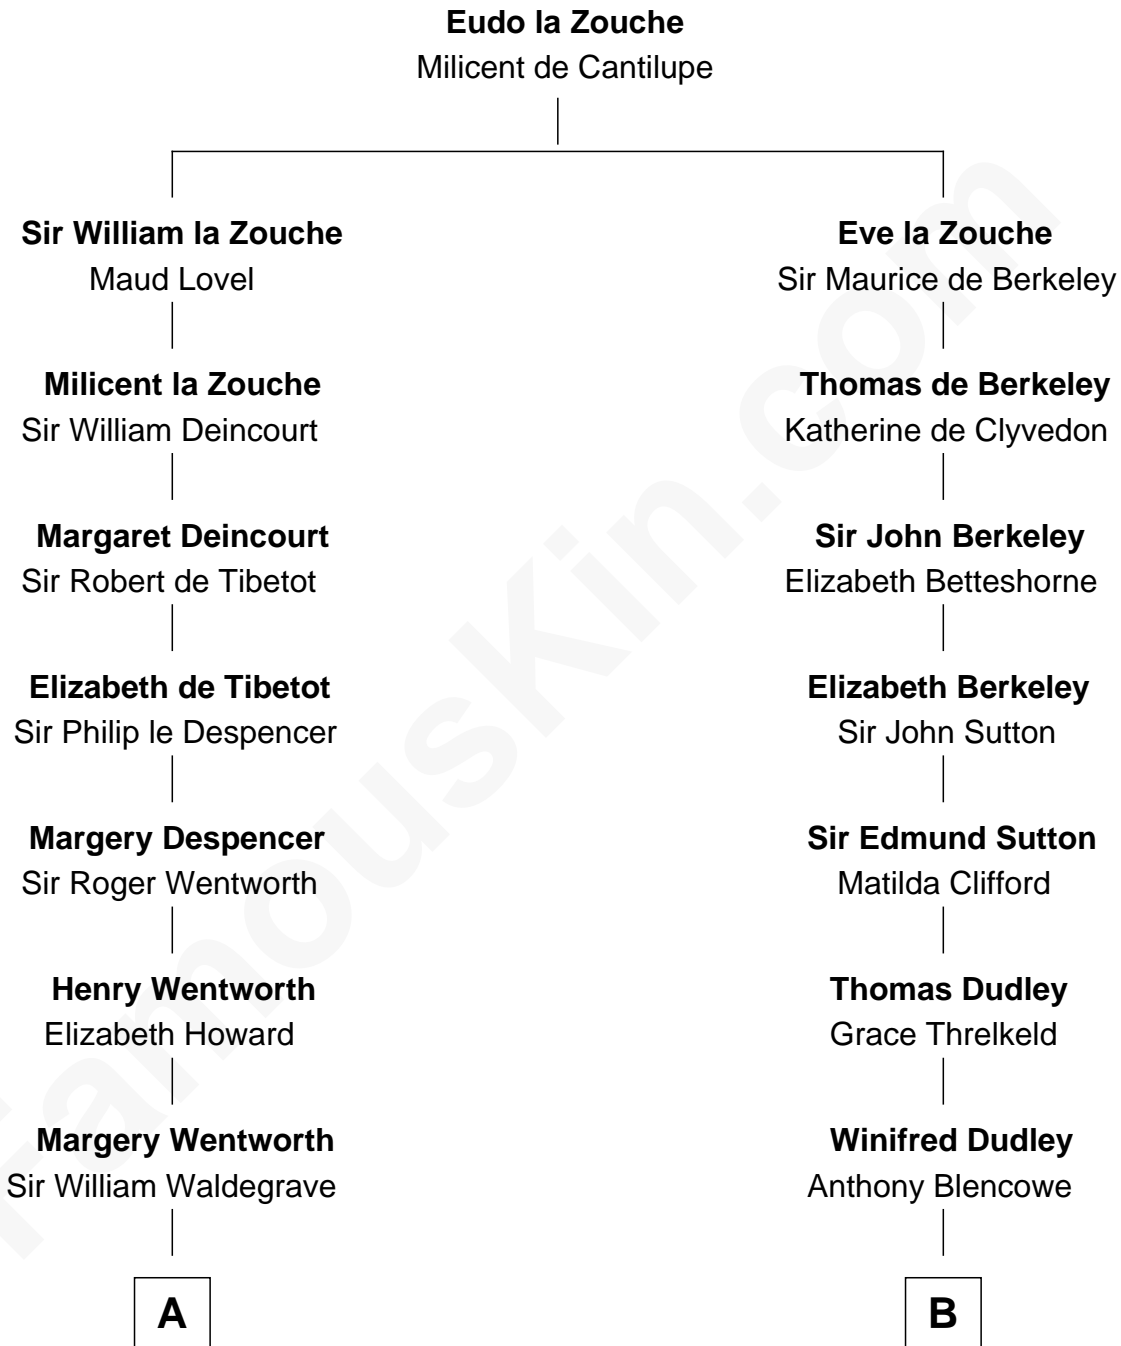

## Relationship Chart of

### Walt Disney

*Co-Founder of The Walt Disney Company*

14th cousin 6 times removed of

### George Mason

*Father of the U.S. Bill of Rights*

**C**

—  
**Eber Call**

Violette Lawrence

—  
**Charles Call**

Henrietta Gross

—  
**Flora Call**