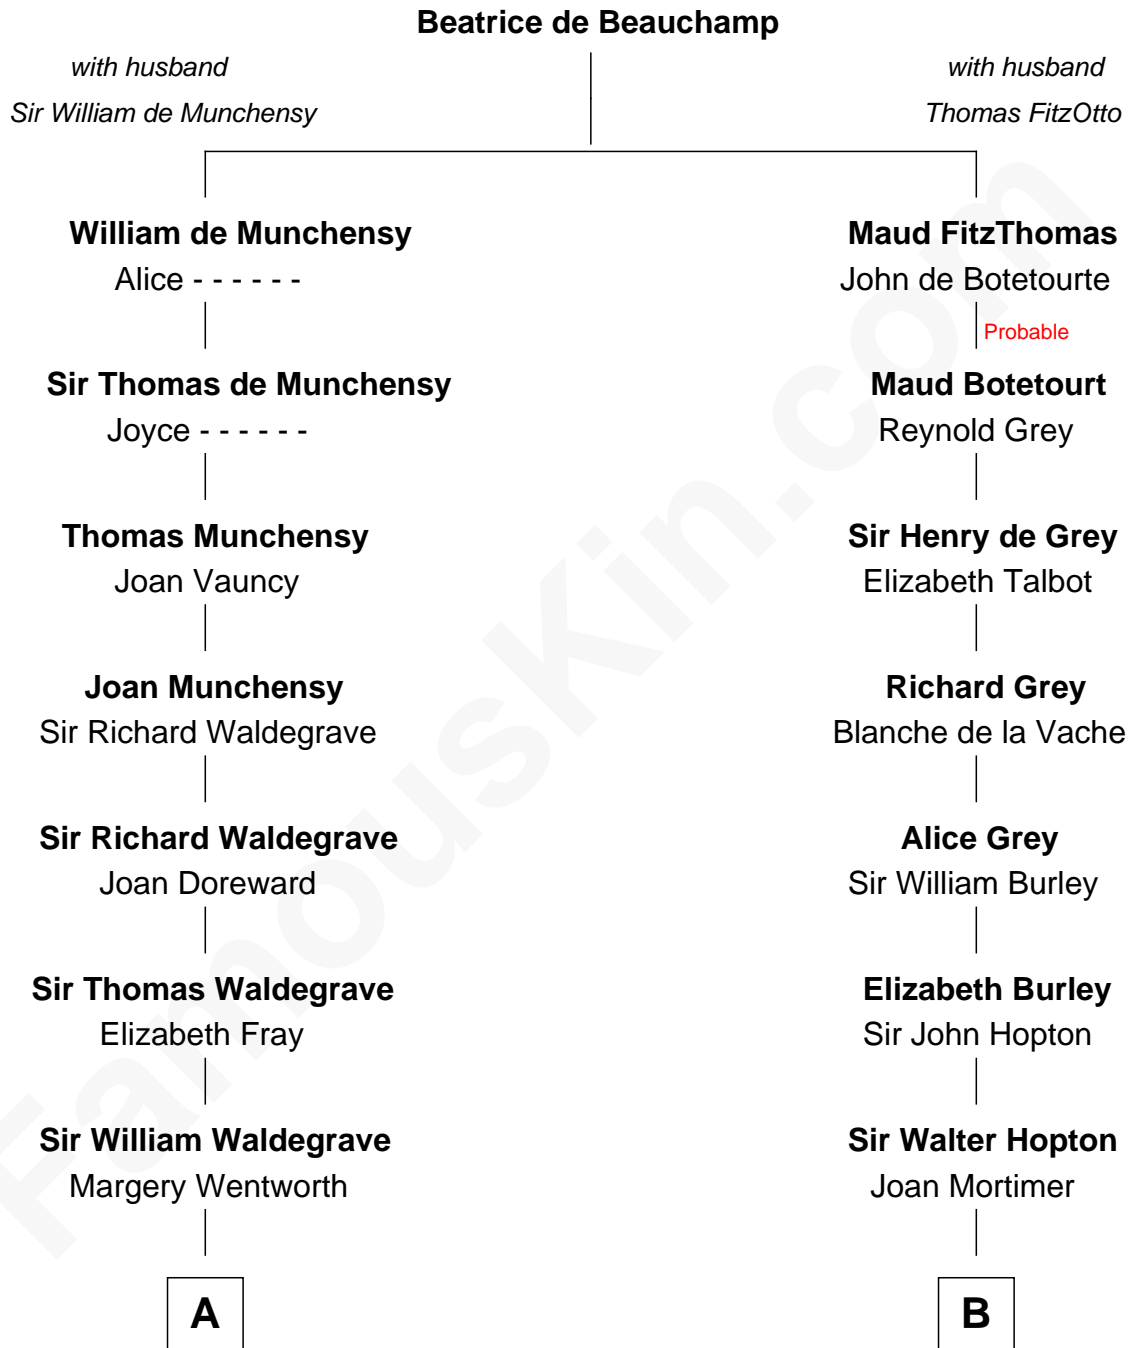

## Relationship Chart of

### Walt Disney

Co-Founder of The Walt Disney Company

14th cousin 6 times removed of

### Richard More

(c1614 - c1696) Mayflower passenger 1620

**MAYFLOWER**

**C**

—  
**Eber Call**

Violette Lawrence

—  
**Charles Call**

Henrietta Gross