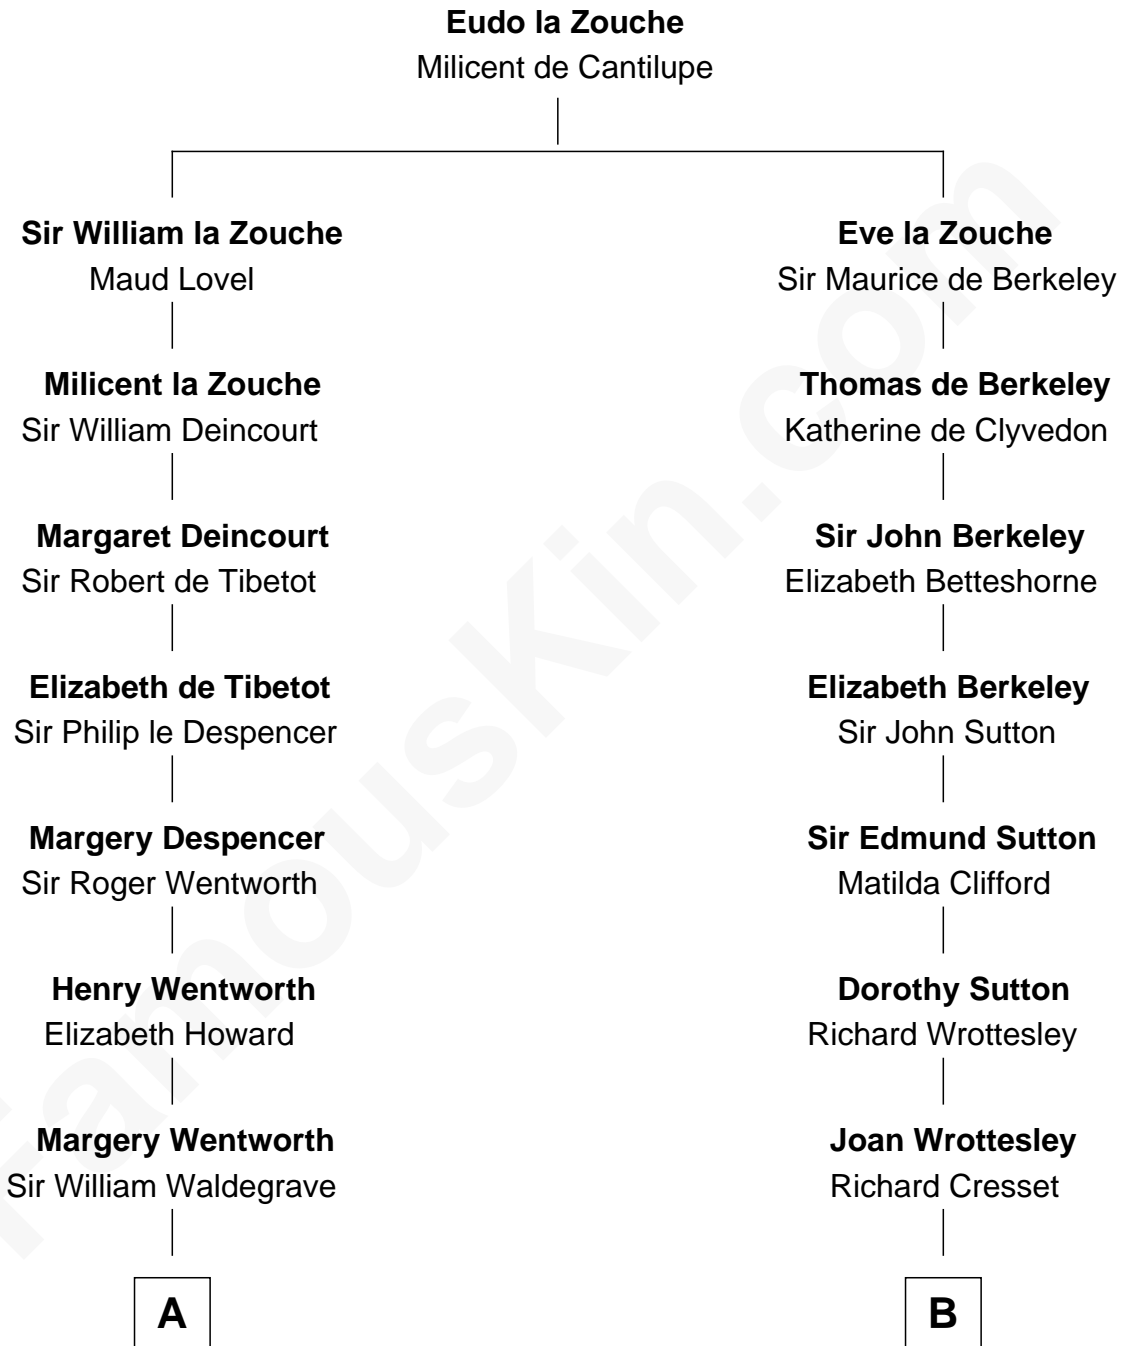

## Relationship Chart of

### Walt Disney

Co-Founder of The Walt Disney Company

10th cousin 10 times removed of

### Richard More

(c1614 - c1696) Mayflower passenger 1620

**MAYFLOWER**

**C**

—  
**Eber Call**

Violette Lawrence

—  
**Charles Call**

Henrietta Gross