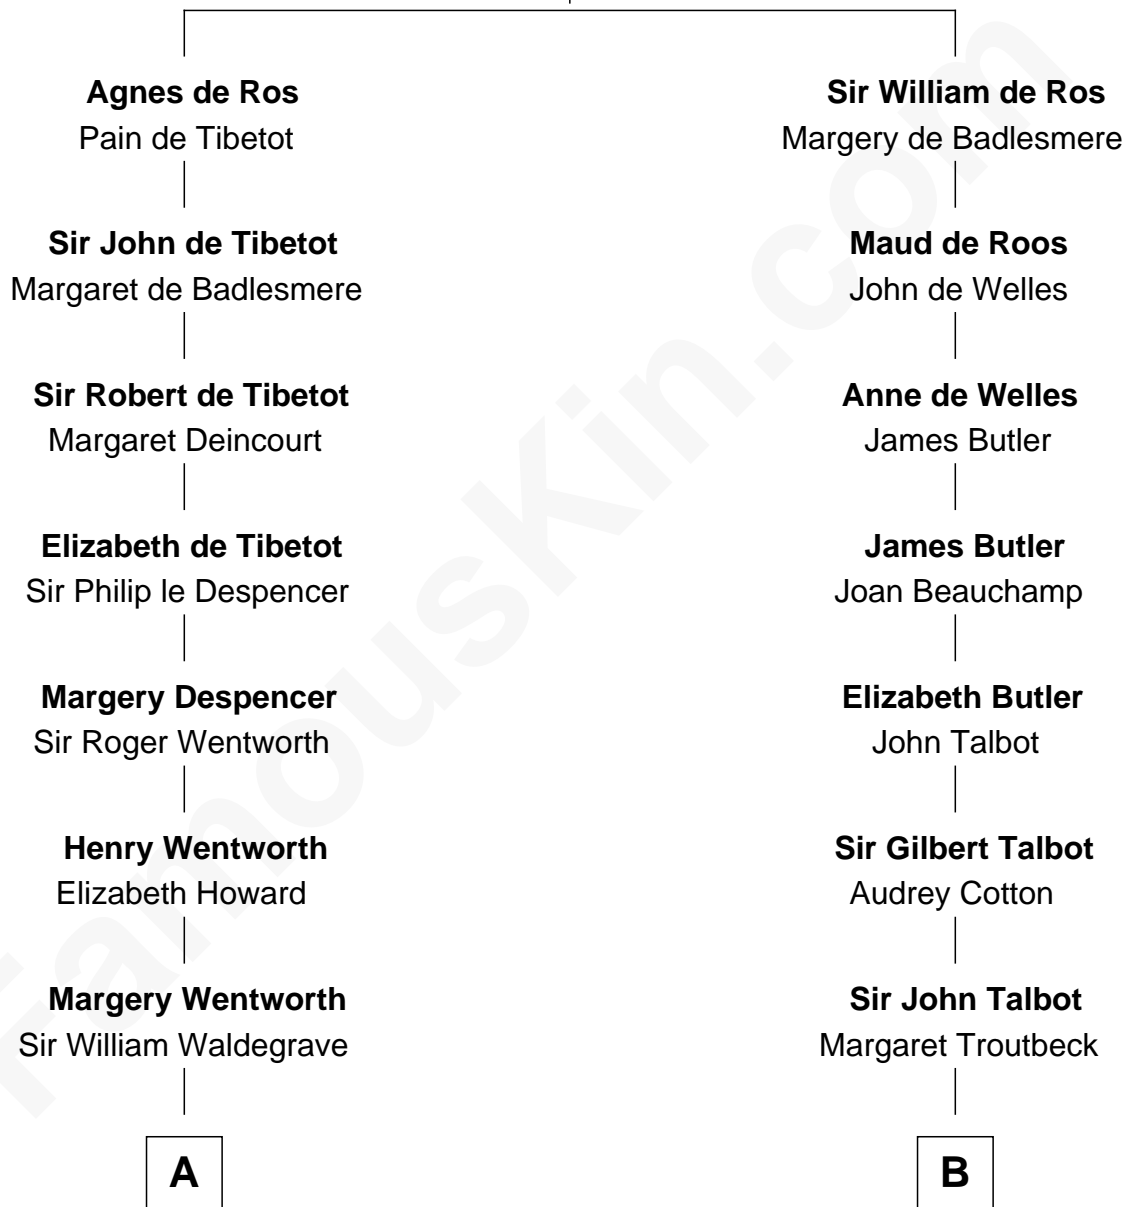

FamousKin.com

Relationship Chart of

Walt Disney

Co-Founder of The Walt Disney Company

19th cousin 1 time removed of

Norman Rockwell
American Artist

William de Ros
Maude de Vaux

C

Eber Call

Violette Lawrence

Charles Call

Henrietta Gross

Flora Call

Elias Charles Disney

Walt Disney

Co-Founder of The Walt Disney Co.