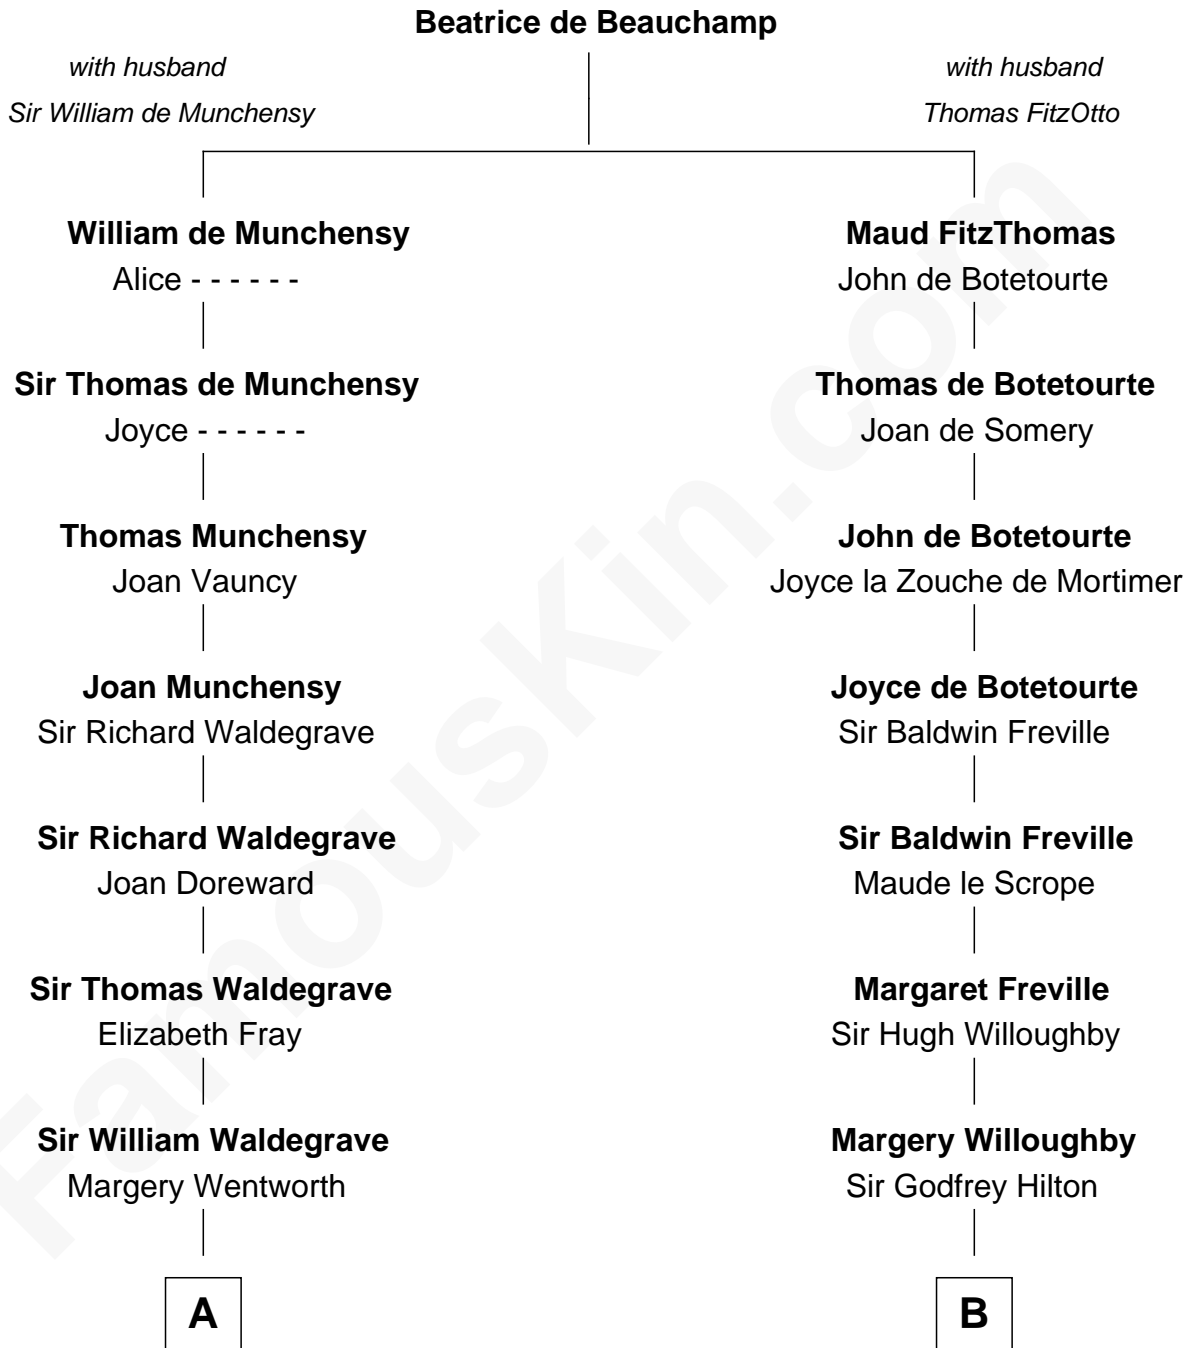

FamousKin.com

Relationship Chart of

Walt Disney

Co-Founder of The Walt Disney Company

17th cousin 3 times removed of

Nicholas Gilman

Signer of the U.S. Constitution

C

—
Eber Call

Violette Lawrence

—
Charles Call

Henrietta Gross

—
Flora Call

Elias Charles Disney

—
Walt Disney

Co-Founder of The Walt Disney Co.