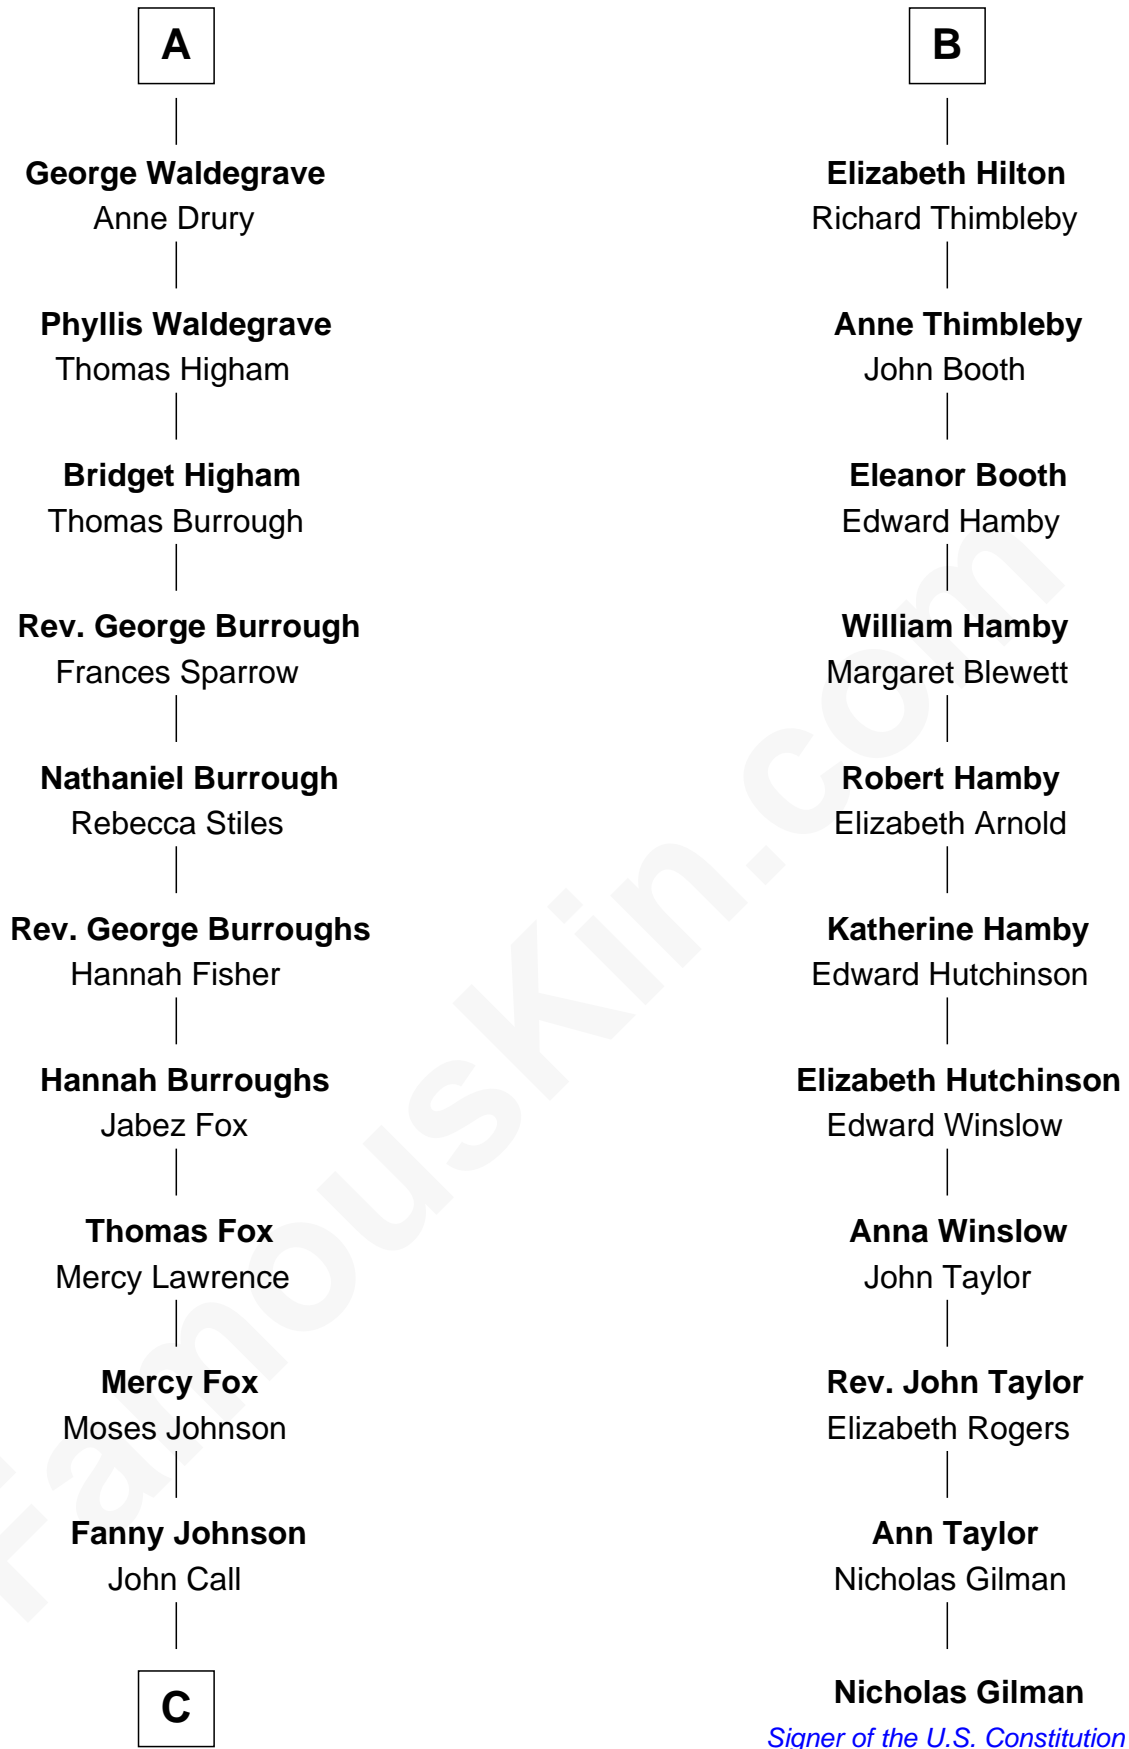

FamousKin.com

Relationship Chart of

Walt Disney

Co-Founder of The Walt Disney Company

17th cousin 3 times removed of

Nicholas Gilman

Signer of the U.S. Constitution

C

—
Eber Call

Violette Lawrence

—
Charles Call

Henrietta Gross

—
Flora Call

Elias Charles Disney

—
Walt Disney

Co-Founder of The Walt Disney Co.