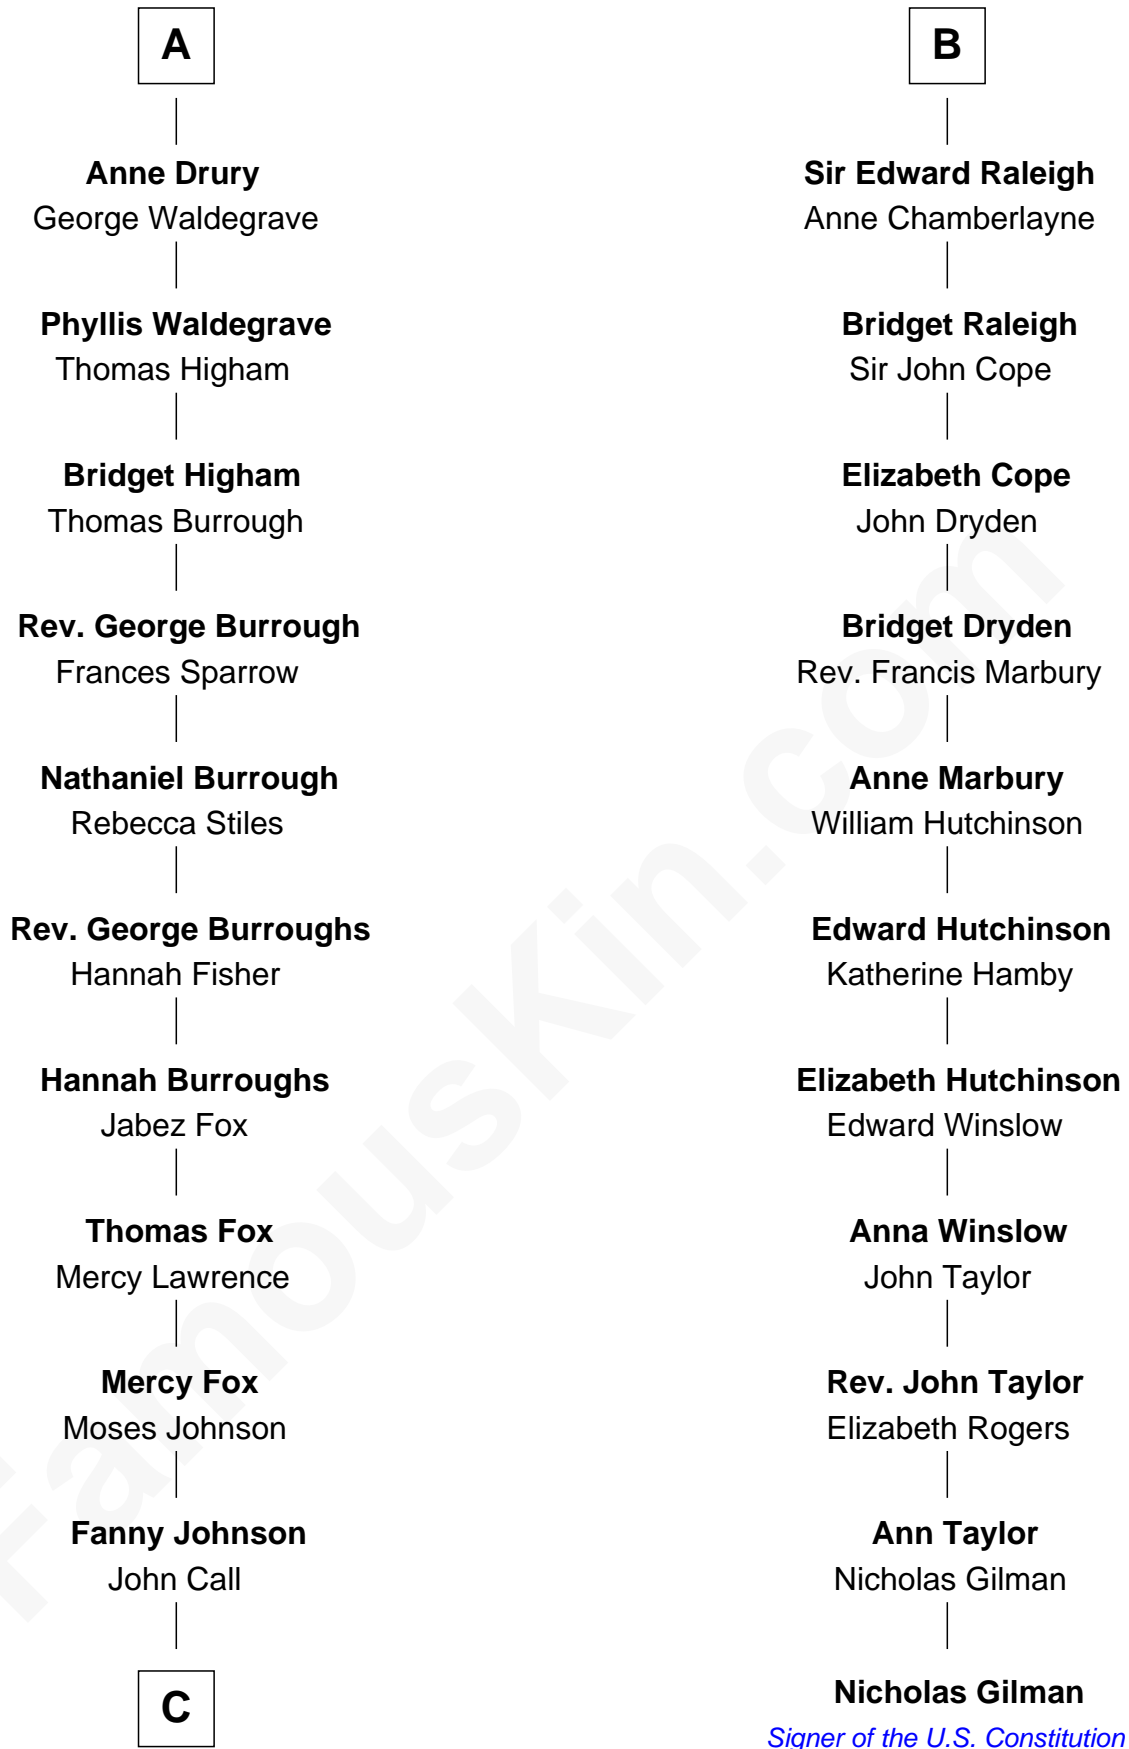

FamousKin.com

Relationship Chart of

Walt Disney

Co-Founder of The Walt Disney Company

17th cousin 3 times removed of

Nicholas Gilman

Signer of the U.S. Constitution

Sir Gilbert de Clare

Phillippa Ferrers

Sir Thomas Greene

Elizabeth Greene

William Raleigh

Sir Edward Raleigh

Margaret Verney

B

C