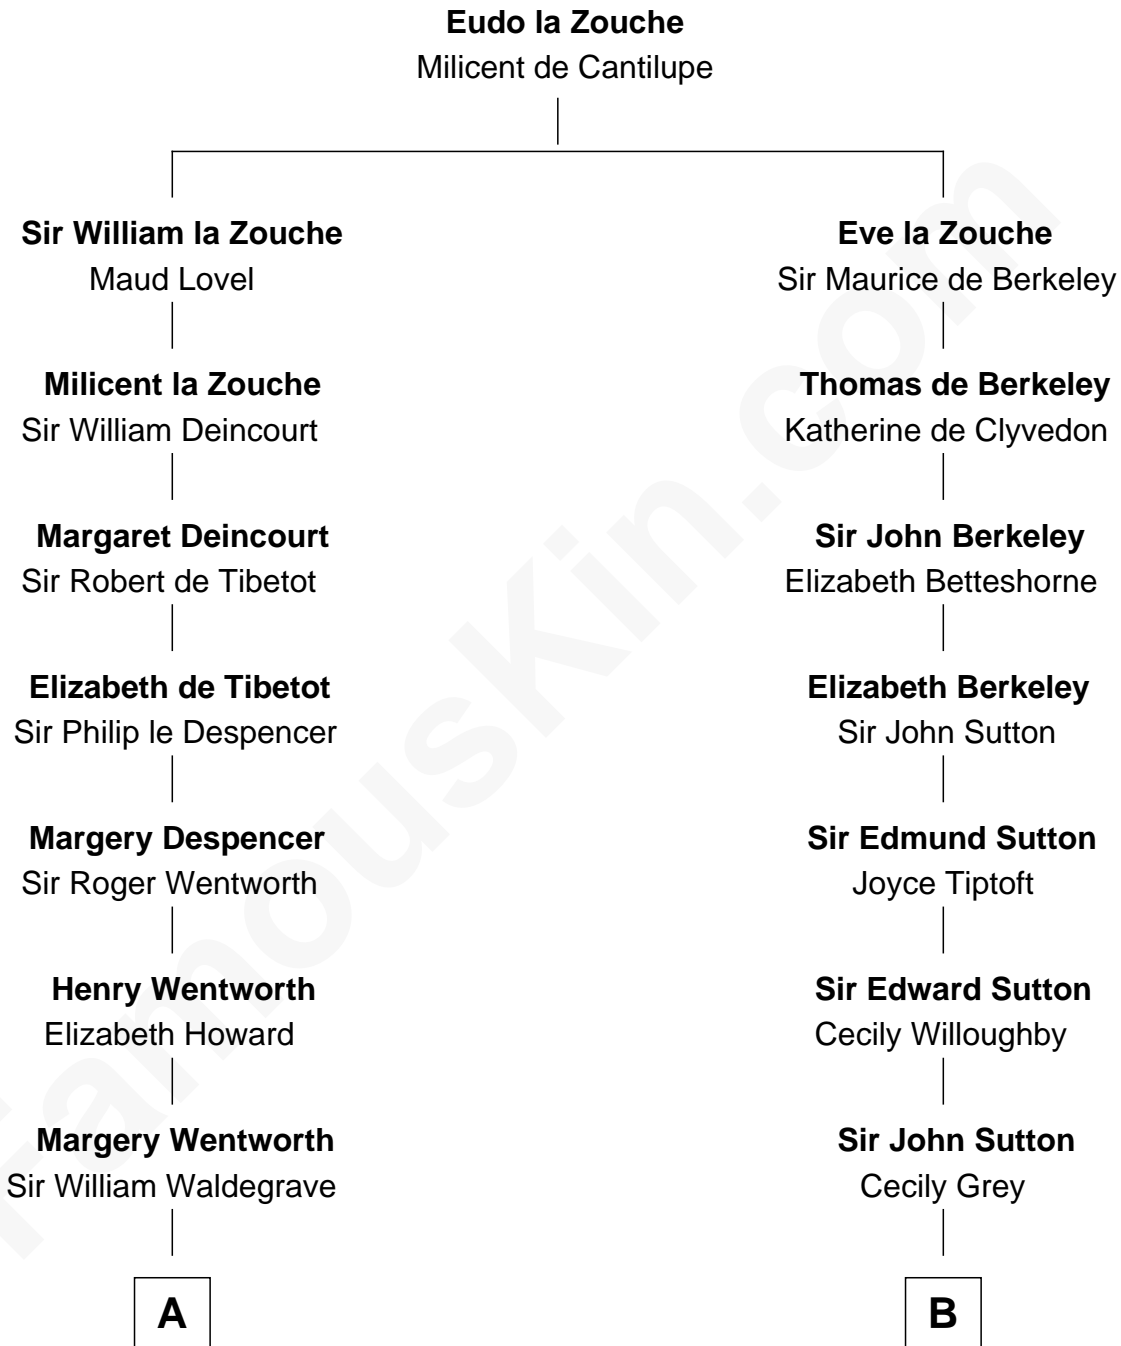

FamousKin.com

Relationship Chart of

Walt Disney

Co-Founder of The Walt Disney Company

15th cousin 5 times removed of

Nicholas Gilman

Signer of the U.S. Constitution

C

—
Eber Call

Violette Lawrence

—
Charles Call

Henrietta Gross

—
Flora Call

Elias Charles Disney

—
Walt Disney

Co-Founder of The Walt Disney Co.