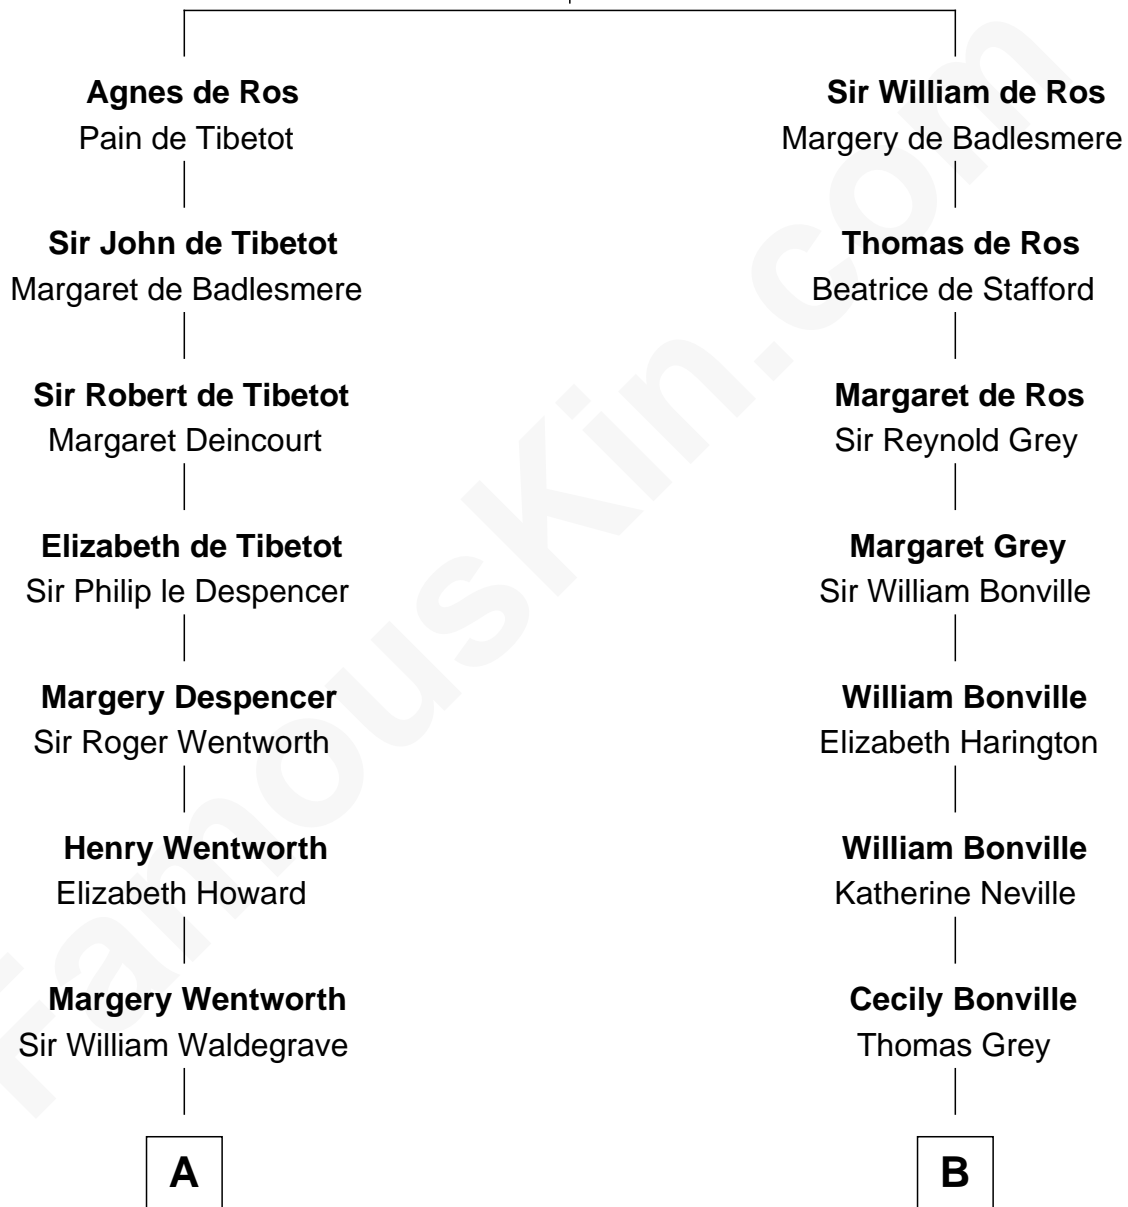

FamousKin.com Relationship Chart of

Walt Disney

Co-Founder of The Walt Disney Company

20th cousin of

Humphrey Bogart

Movie Actor

William de Ros
Maude de Vaux

C

Eber Call
Violette Lawrence

Charles Call
Henrietta Gross

Flora Call
Elias Charles Disney

Walt Disney
Co-Founder of The Walt Disney Co.

D

Elizabeth Rogers Perkins
Harvey Humphrey

John Perkins Humphrey
Frances Dewey Churchill

Maud Humphrey
Dr. Belmont Deforest Bogart

Humphrey Bogart
Movie Actor

FamousKin.com