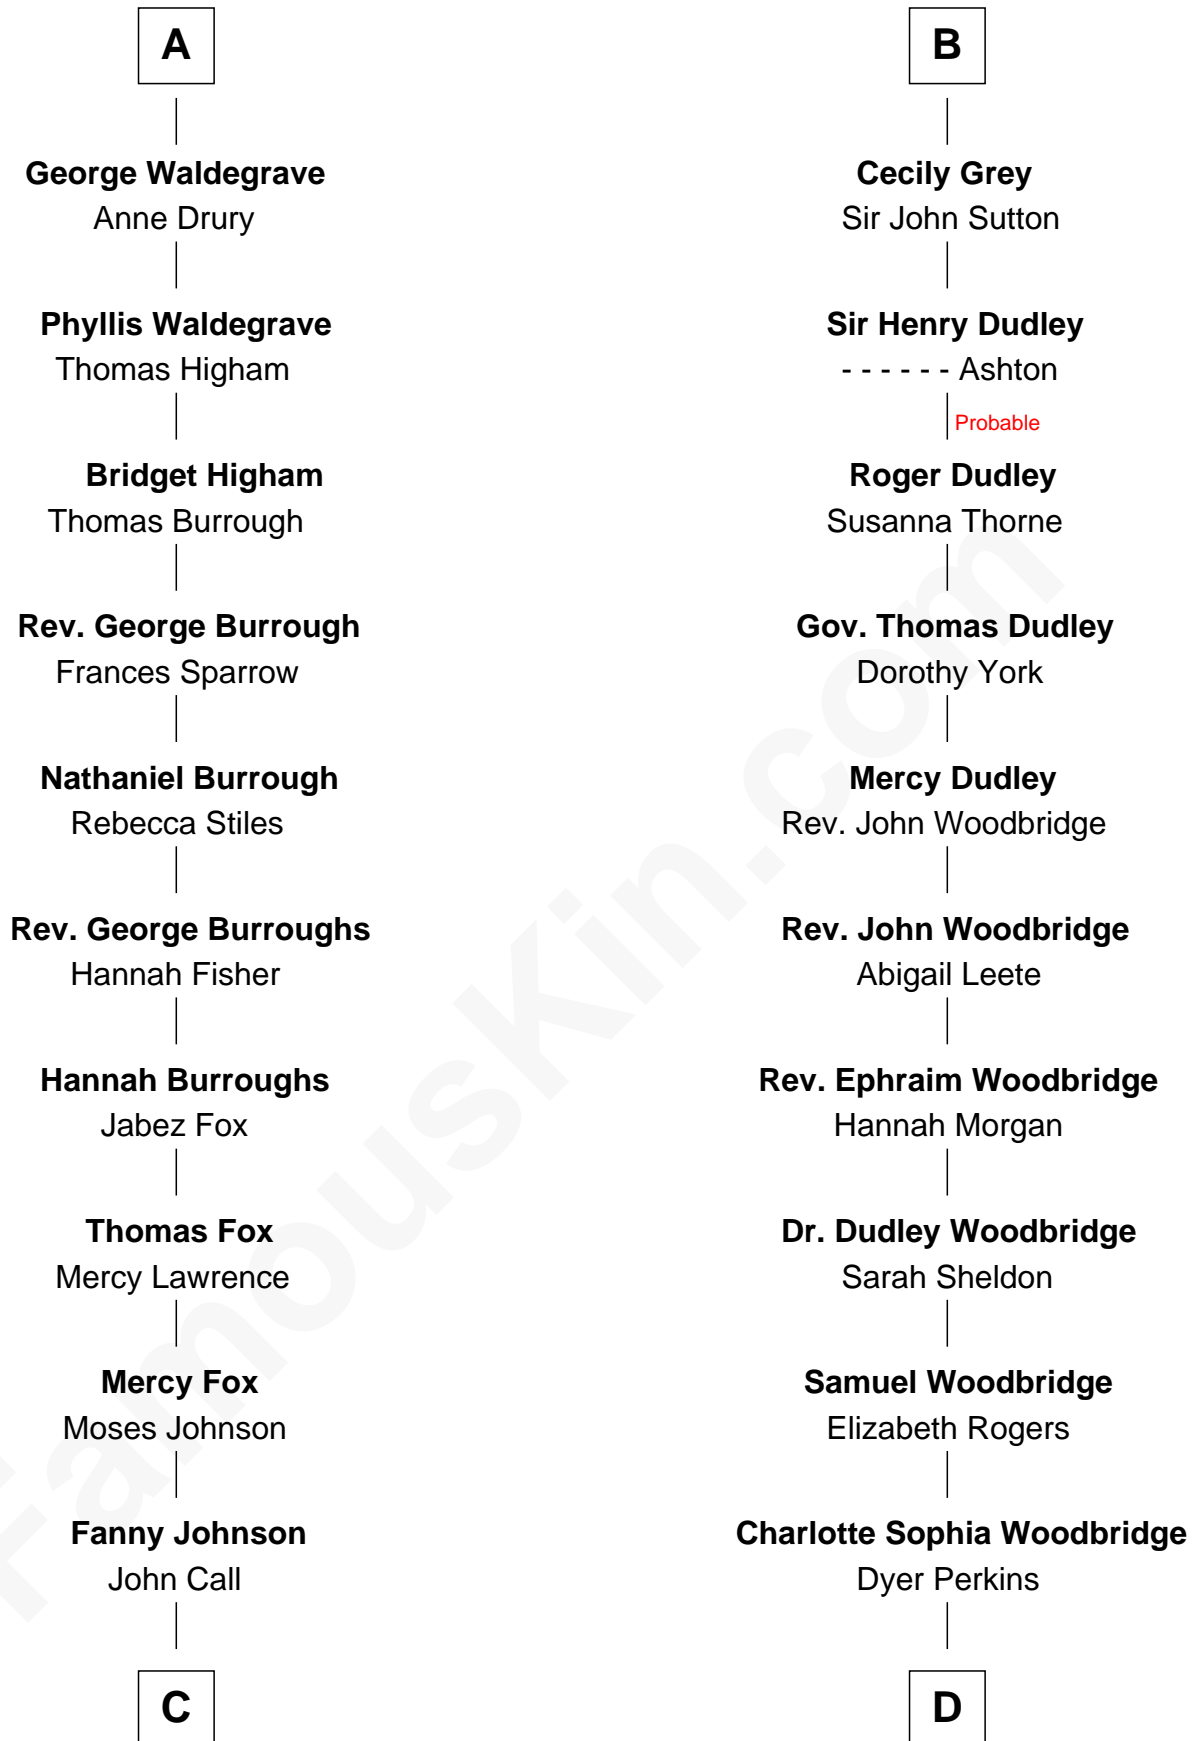

FamousKin.com Relationship Chart of

Walt Disney

Co-Founder of The Walt Disney Company

20th cousin of

Humphrey Bogart

Movie Actor

William de Ros
Maude de Vaux

C