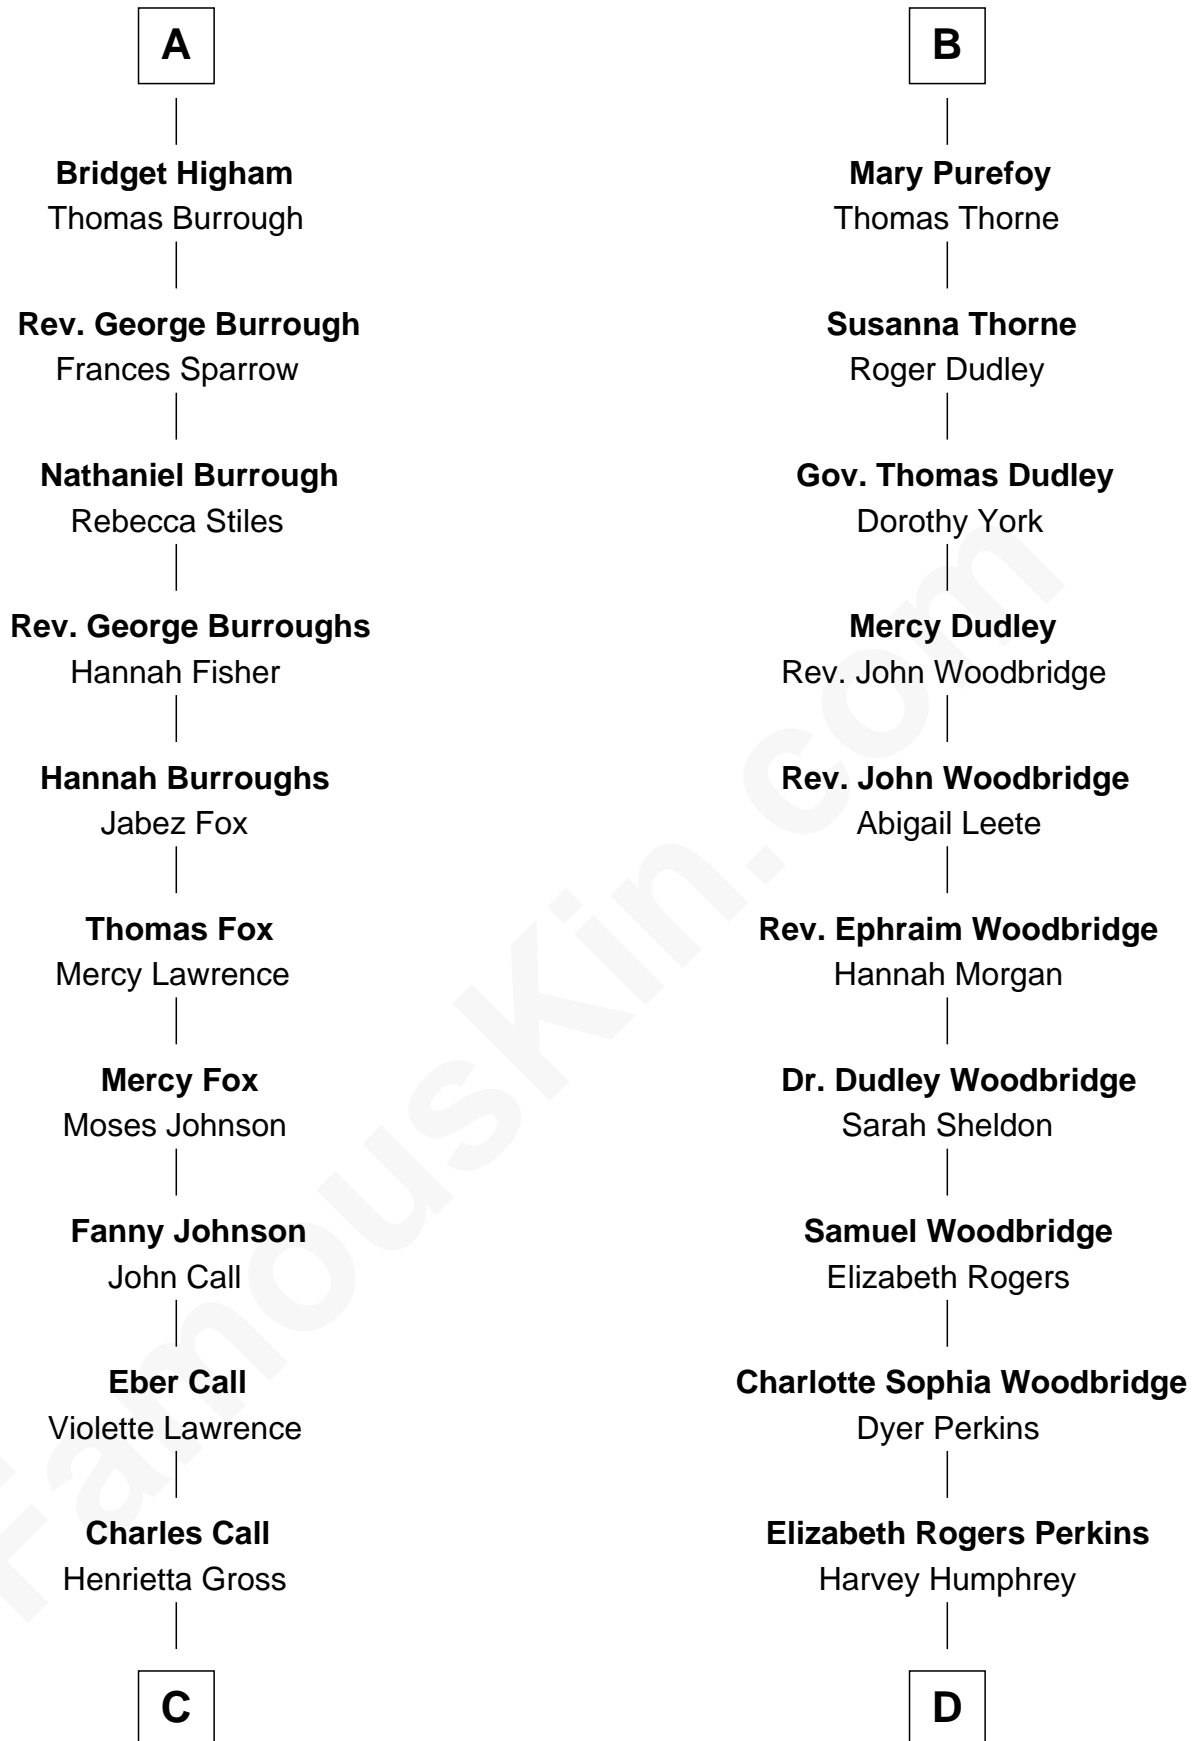

FamousKin.com Relationship Chart of

Walt Disney

Co-Founder of The Walt Disney Company

18th cousin 1 time removed of

Humphrey Bogart

Movie Actor

Sir John Howard

Alice de Bois