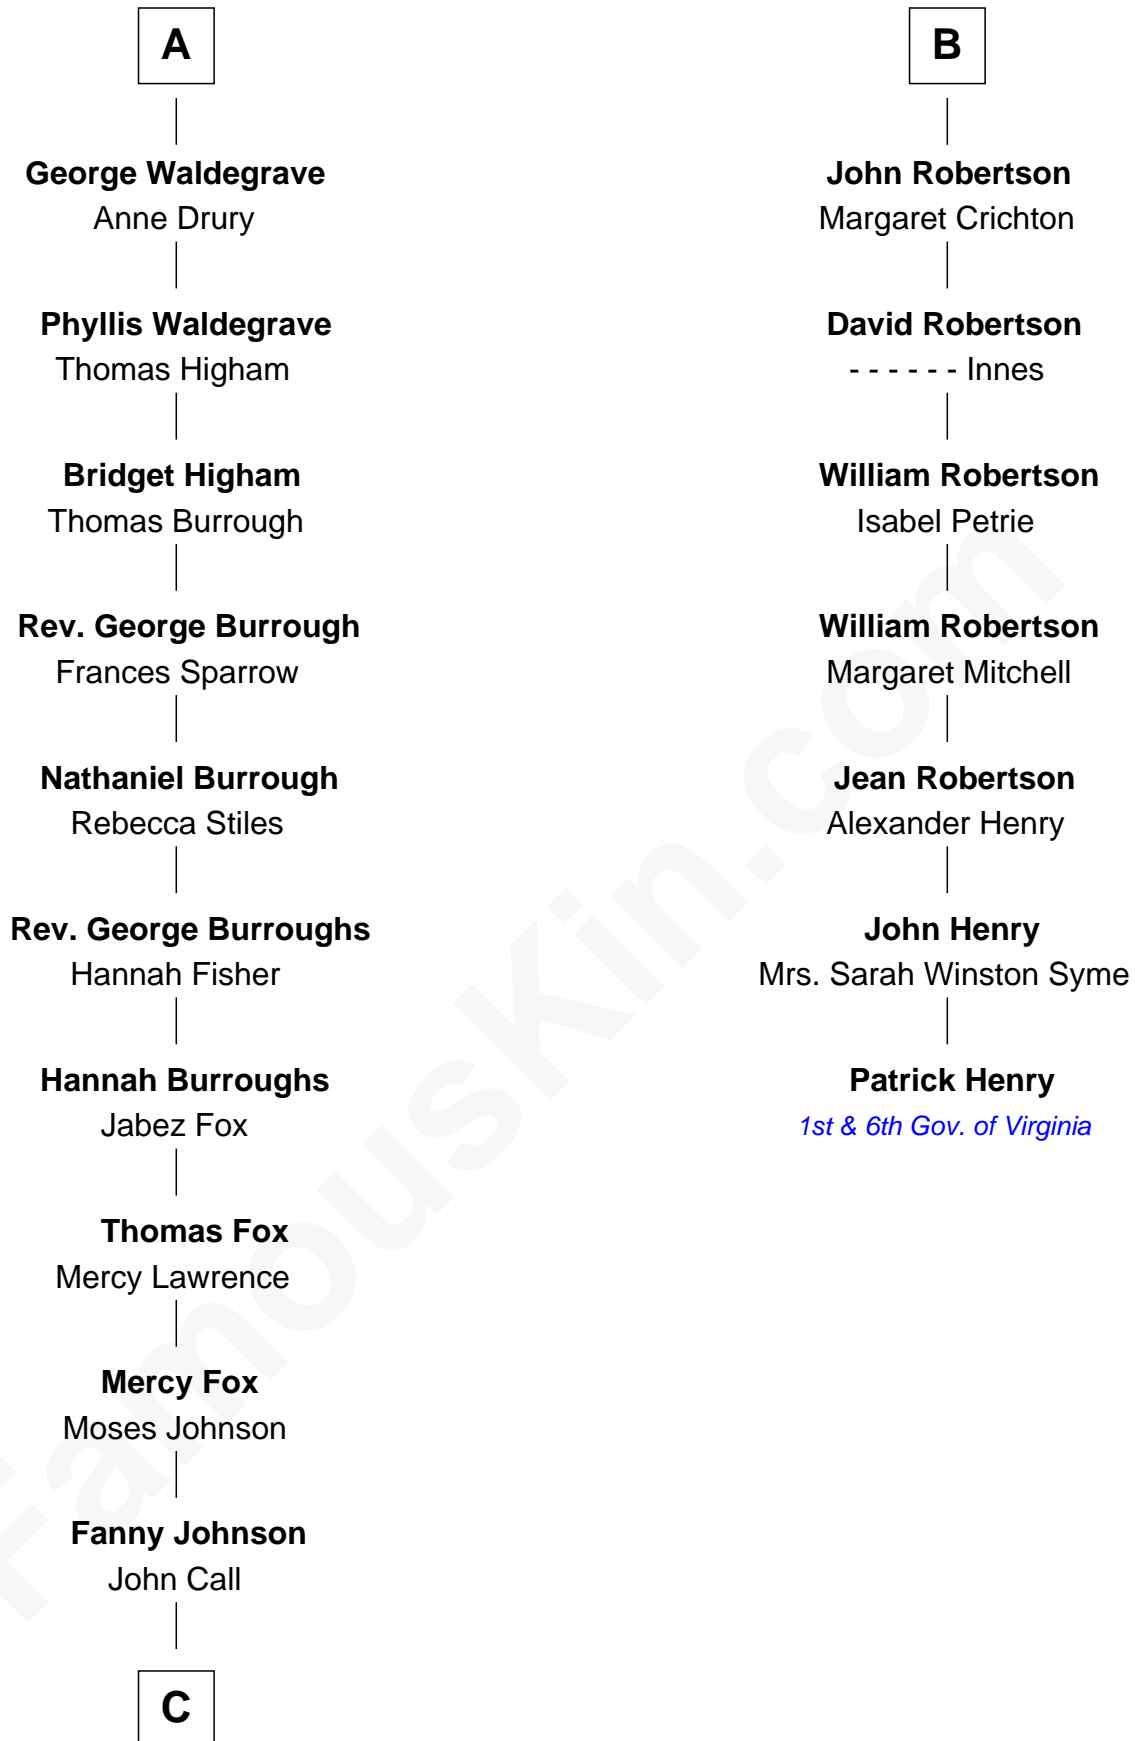

FamousKin.com Relationship Chart of

Walt Disney

Co-Founder of The Walt Disney Company

13th cousin 7 times removed of

Patrick Henry

1st and 6th Governor of Virginia

C

—
Eber Call

Violette Lawrence

—
Charles Call

Henrietta Gross

—
Flora Call

Elias Charles Disney

—
Walt Disney

Co-Founder of The Walt Disney Co.

FamousKin.com