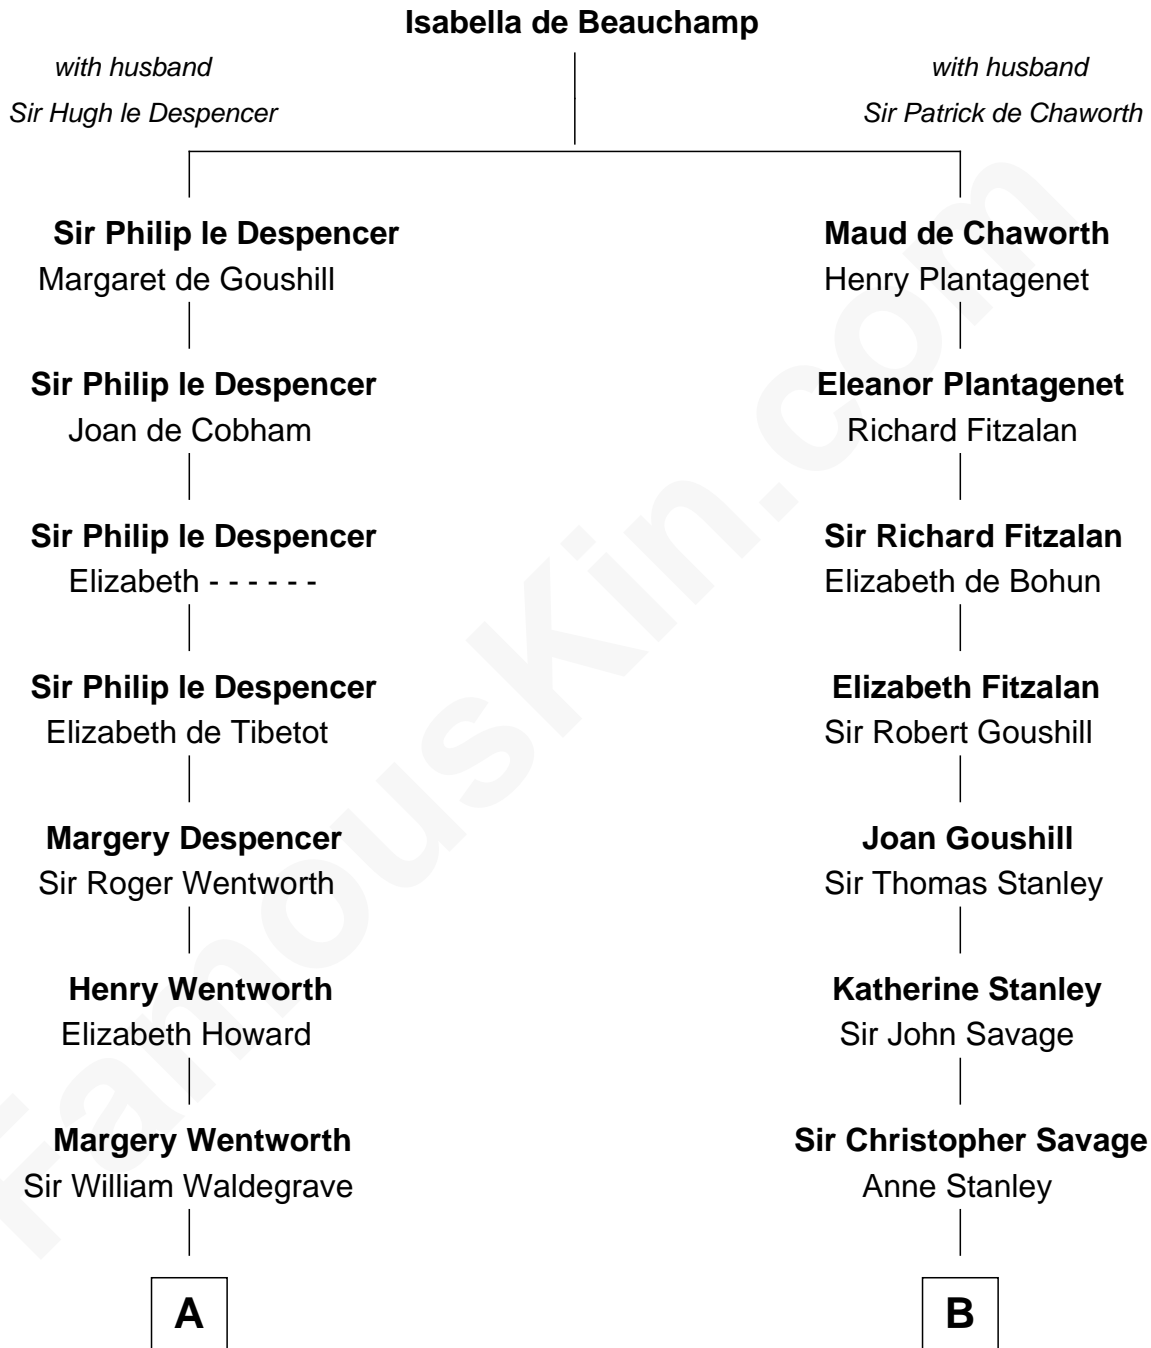

FamousKin.com Relationship Chart of

Walt Disney

Co-Founder of The Walt Disney Company

20th cousin of

Randolph Scott

Movie Actor

C

Eber Call

Violette Lawrence

Charles Call

Henrietta Gross

Flora Call

Elias Charles Disney

Walt Disney

Co-Founder of The Walt Disney Co.

D