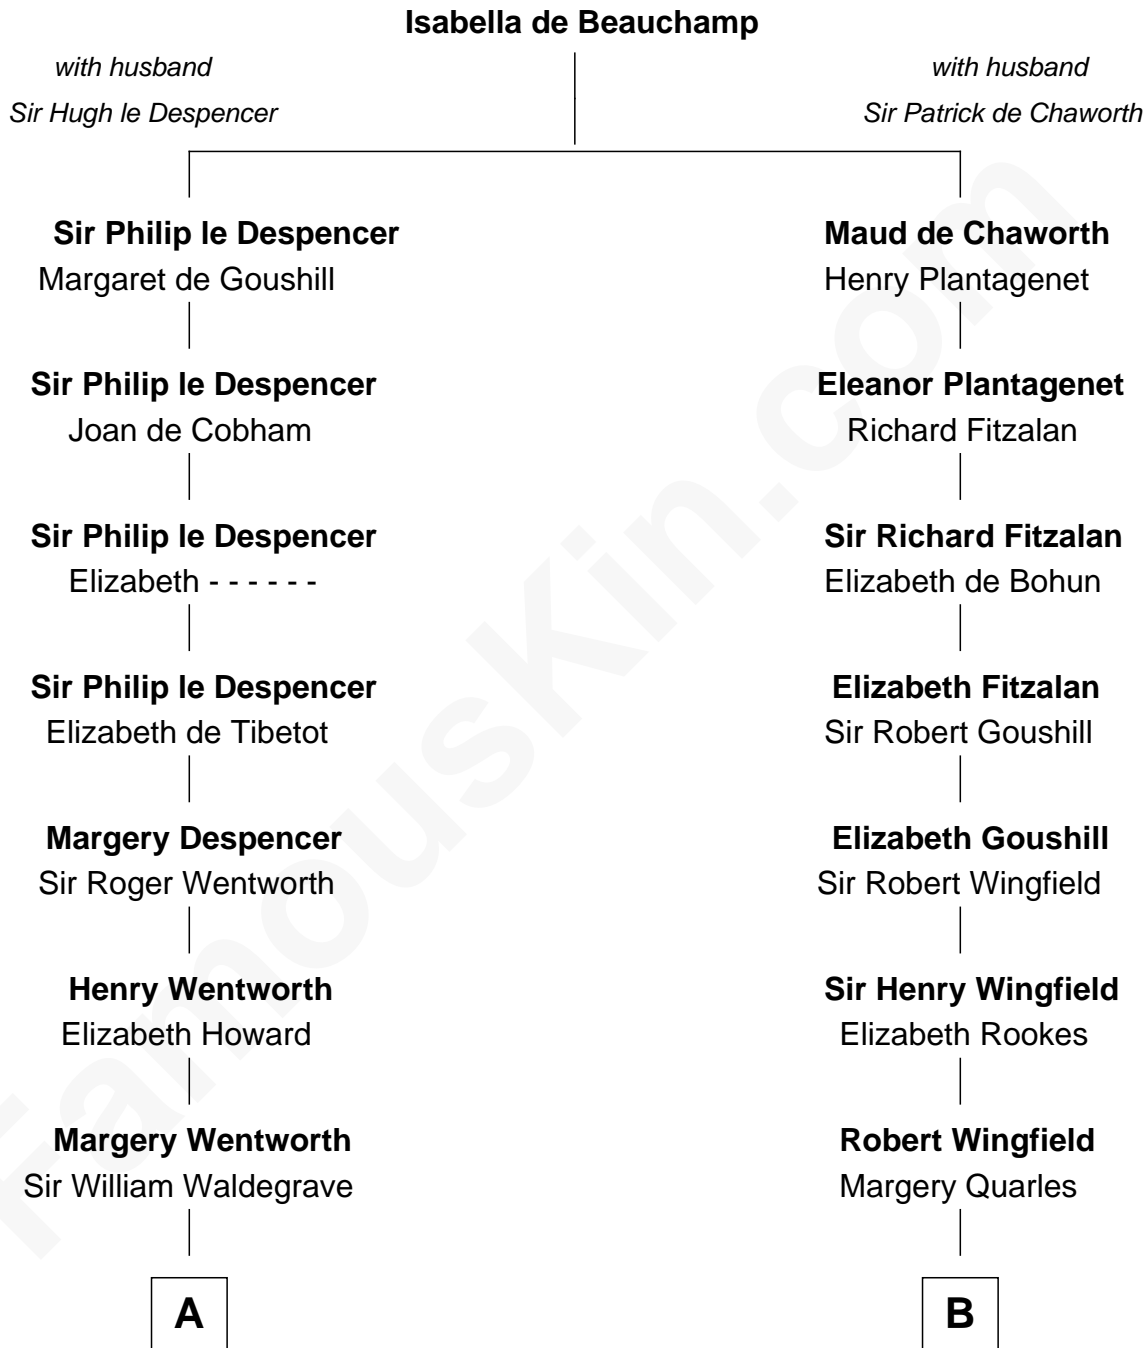

FamousKin.com

Relationship Chart of

Walt Disney

Co-Founder of The Walt Disney Company

18th cousin 2 times removed of

Gloria Vanderbilt
Fashion Designer

C

Eber Call
Violette Lawrence

Charles Call
Henrietta Gross

Flora Call
Elias Charles Disney

Walt Disney
Co-Founder of The Walt Disney Co.

D

Reginald Claypoole Vanderbilt
Gloria Maria Mercedes Morgan

Gloria Vanderbilt
Fashion Designer

FamousKin.com