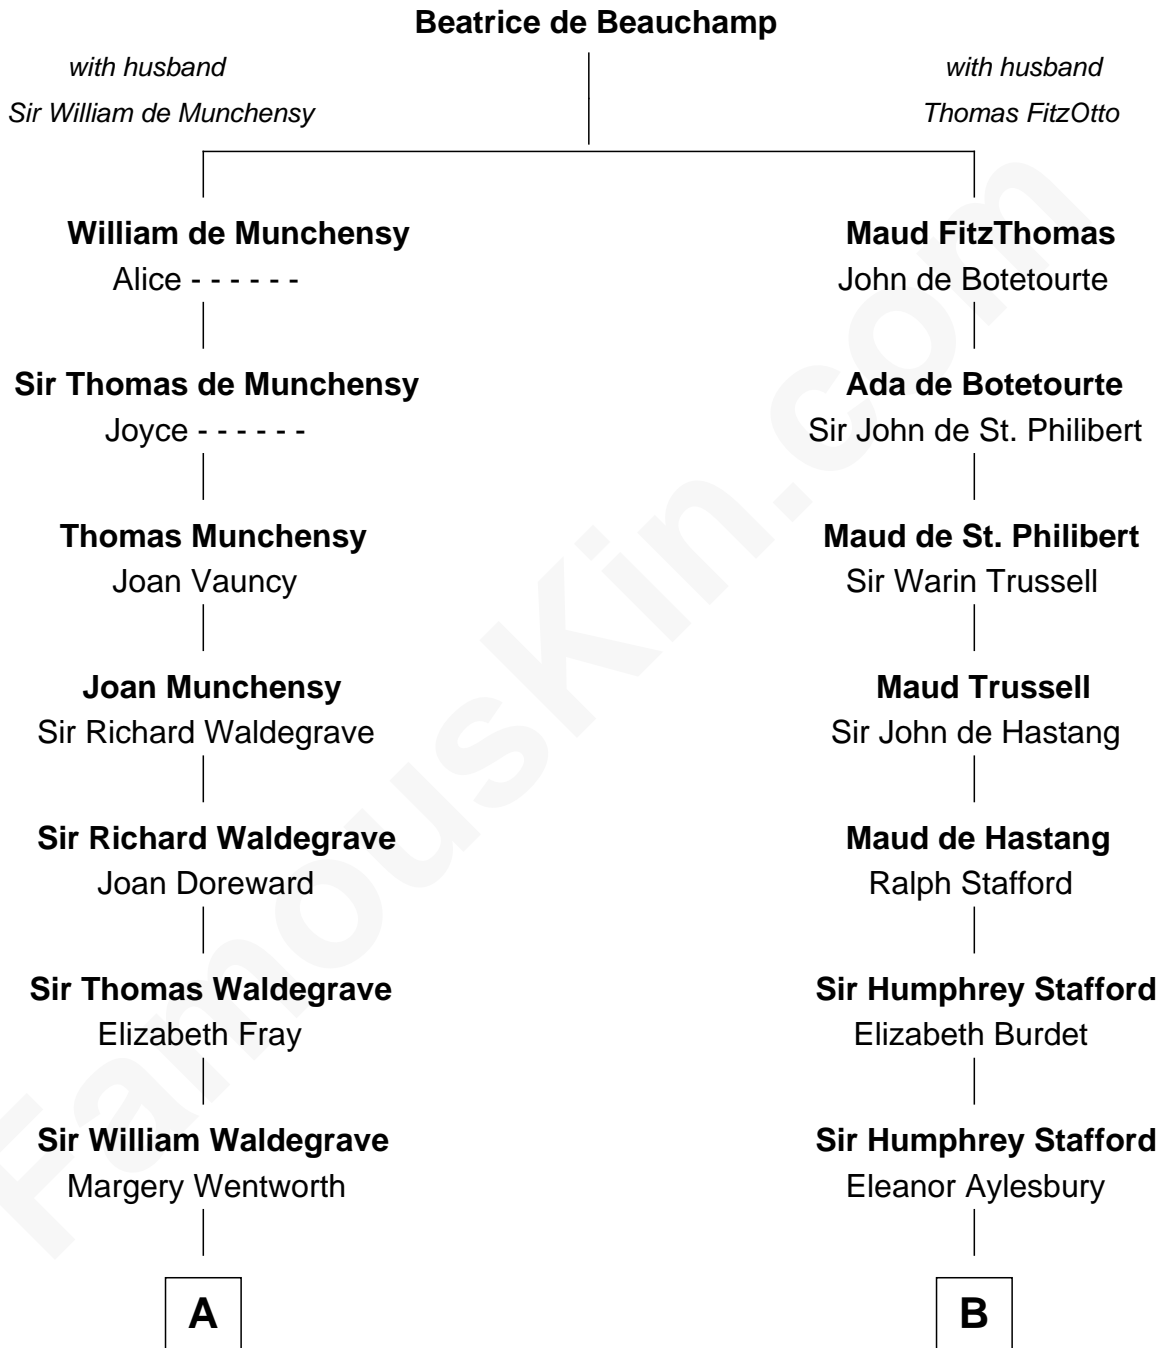

FamousKin.com

Relationship Chart of

Walt Disney

Co-Founder of The Walt Disney Company

19th cousin 1 time removed of

Julia (Ward) Howe

Author of "The Battle Hymn of the Republic"

C

Eber Call

Violette Lawrence

Charles Call

Henrietta Gross

Flora Call

Elias Charles Disney

Walt Disney

Co-Founder of The Walt Disney Co.

D

Samuel Ward

Phebe Greene

Samuel Ward

Julia Rush Cutler

Julia (Ward) Howe

American Poet

FamousKin.com