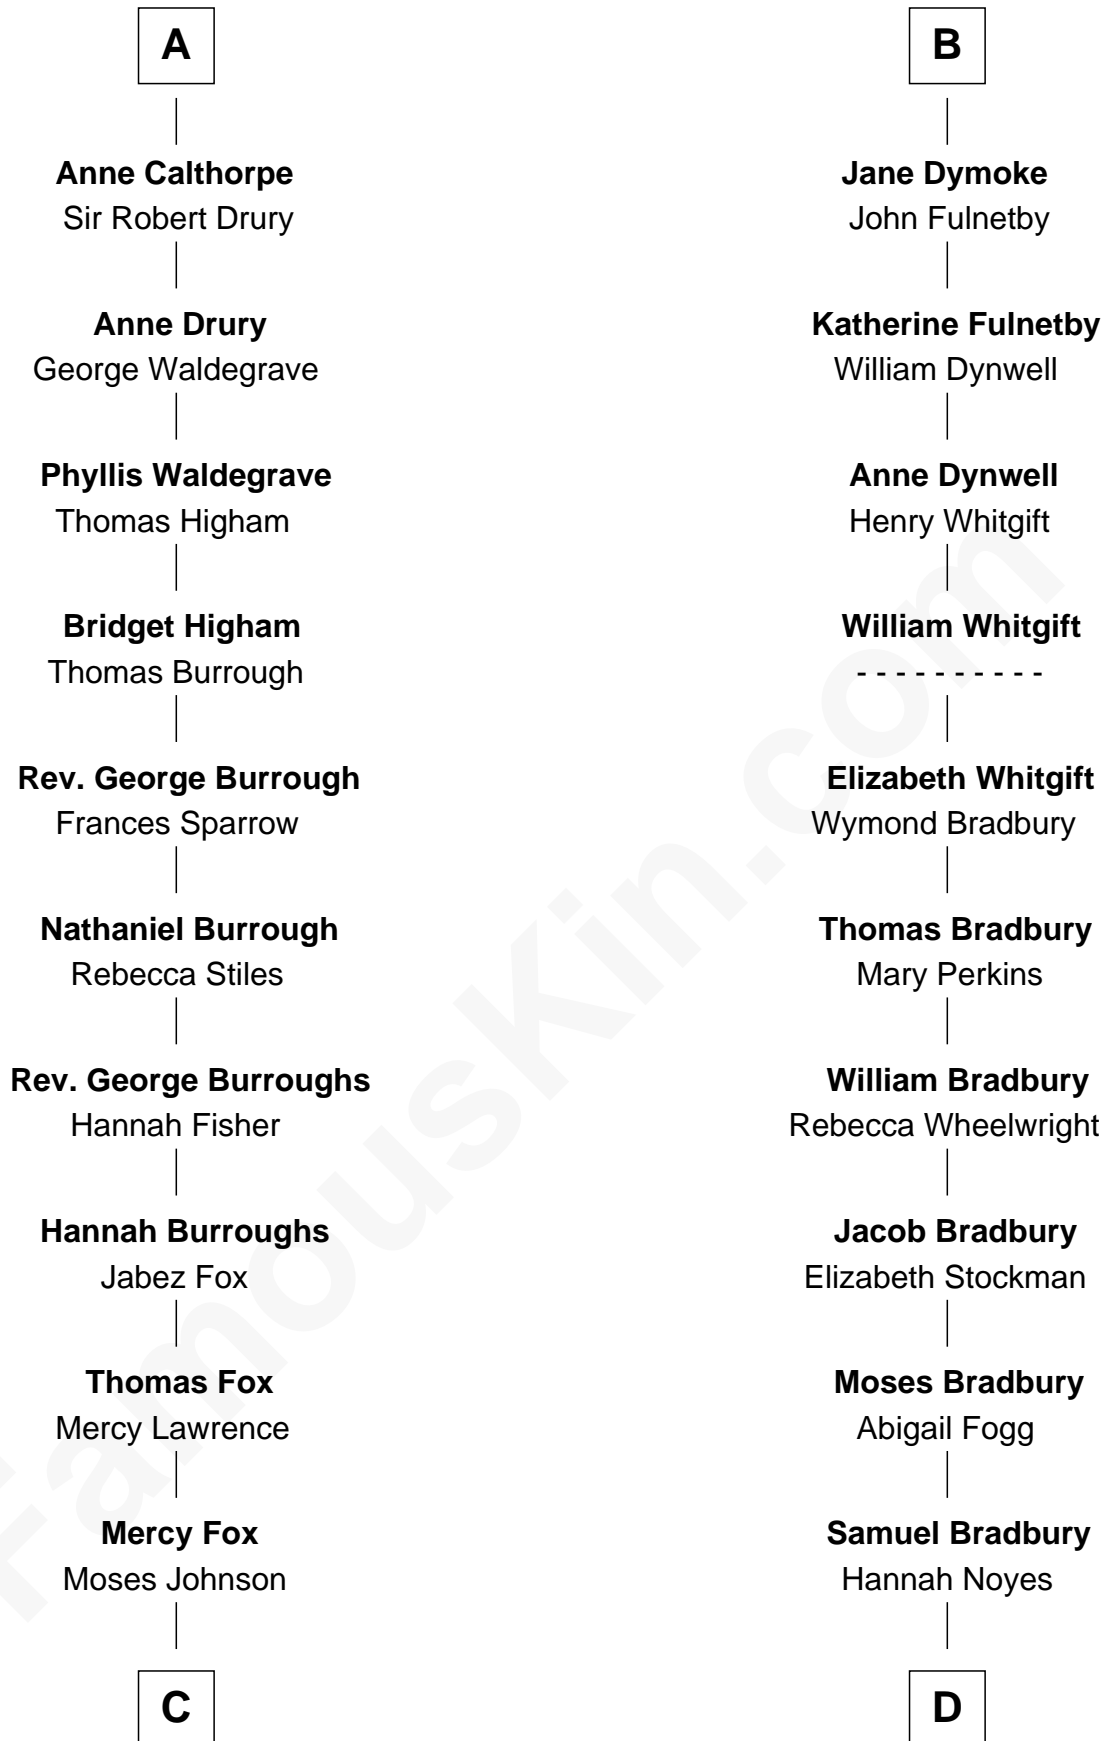

FamousKin.com Relationship Chart of

Walt Disney

Co-Founder of The Walt Disney Company

21st cousin of

Ray Bradbury

Author of The Martian Chronicles

C

Fanny Johnson

John Call

Eber Call

Violette Lawrence

Charles Call

Henrietta Gross

Flora Call

Elias Charles Disney

Walt Disney

Co-Founder of The Walt Disney Co.

D

Samuel Bradbury

Frances Mary Rothead

Samuel Irving Bradbury

Mary Adell Spaulding

Samuel Hinkston Bradbury

Minnie Alice Davis