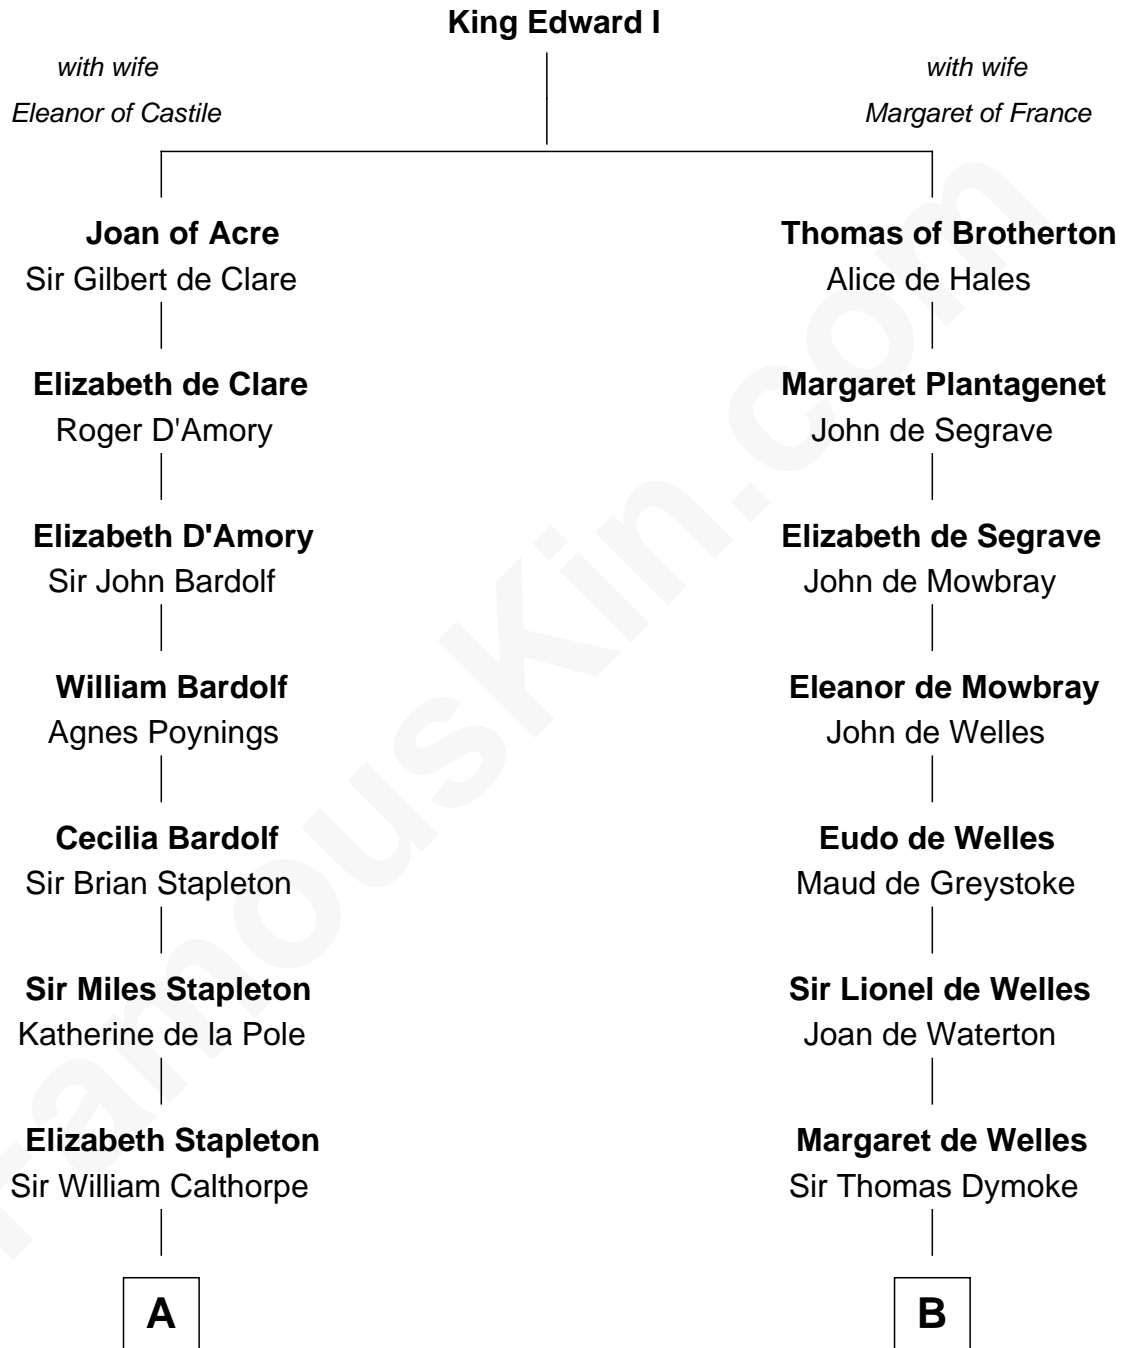

FamousKin.com Relationship Chart of

Walt Disney

Co-Founder of The Walt Disney Company

21st cousin of

Ray Bradbury

Author of The Martian Chronicles

C

Fanny Johnson

John Call

Eber Call

Violette Lawrence

Charles Call

Henrietta Gross

Flora Call

Elias Charles Disney

Walt Disney