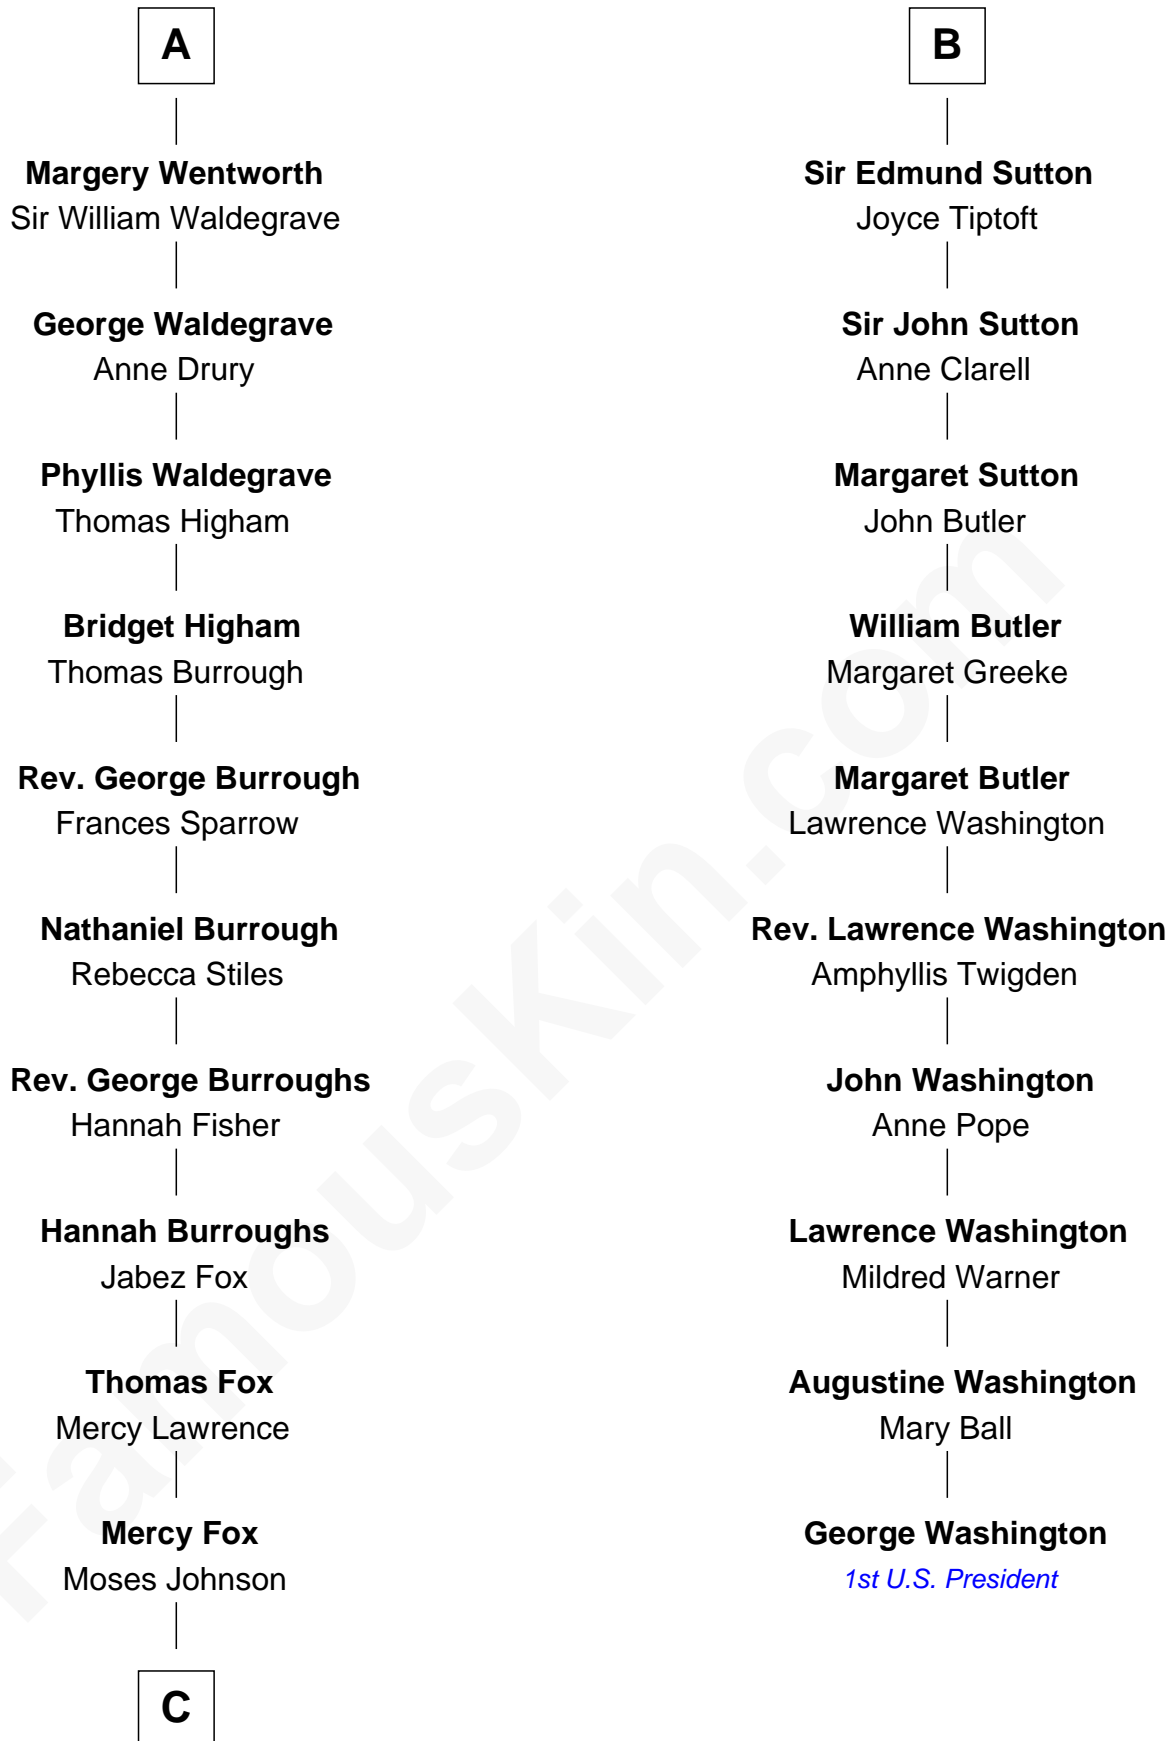

## Relationship Chart of

### Walt Disney

Co-Founder of The Walt Disney Company

16th cousin 5 times removed of

**George Washington**  
1st U.S. President

**C**

—  
**Fanny Johnson**

John Call

—  
**Eber Call**