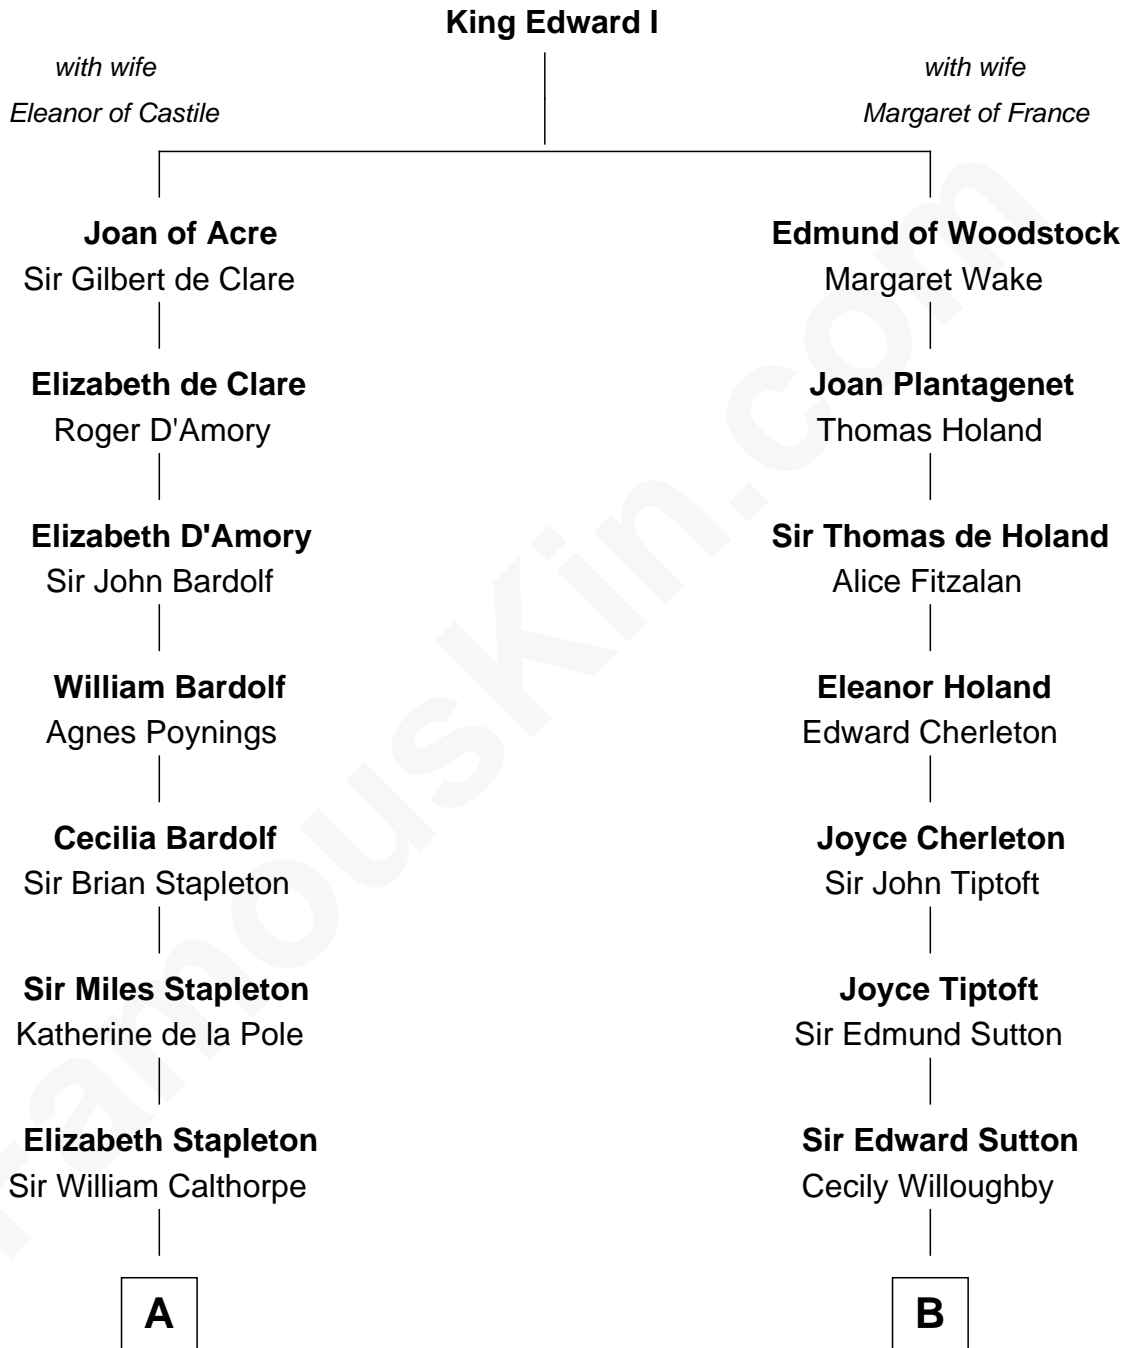

FamousKin.com

Relationship Chart of

Walt Disney

Co-Founder of The Walt Disney Company

15th cousin 6 times removed of

John Langdon

Signer of the U.S. Constitution

C

—
Fanny Johnson

John Call

—
Eber Call

Violette Lawrence

—
Charles Call

Henrietta Gross

—
Flora Call

Elias Charles Disney