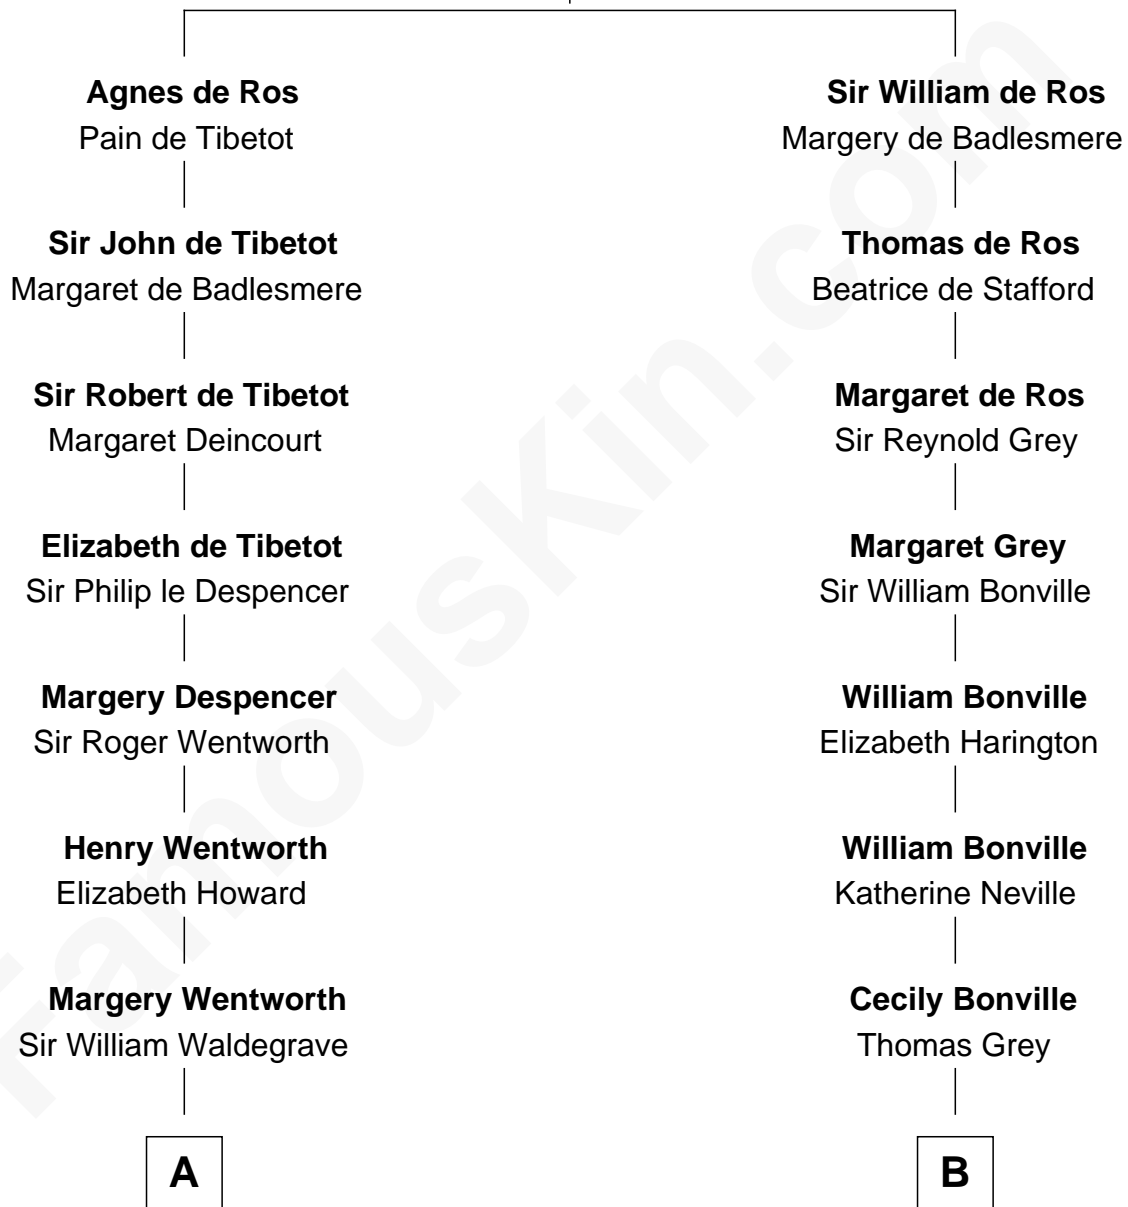

FamousKin.com

Relationship Chart of

Walt Disney

Co-Founder of The Walt Disney Company

15th cousin 5 times removed of

John Langdon

Signer of the U.S. Constitution

William de Ros
Maude de Vaux

C

—
Eber Call

Violette Lawrence

—
Charles Call

Henrietta Gross

—
Flora Call

Elias Charles Disney

—
Walt Disney