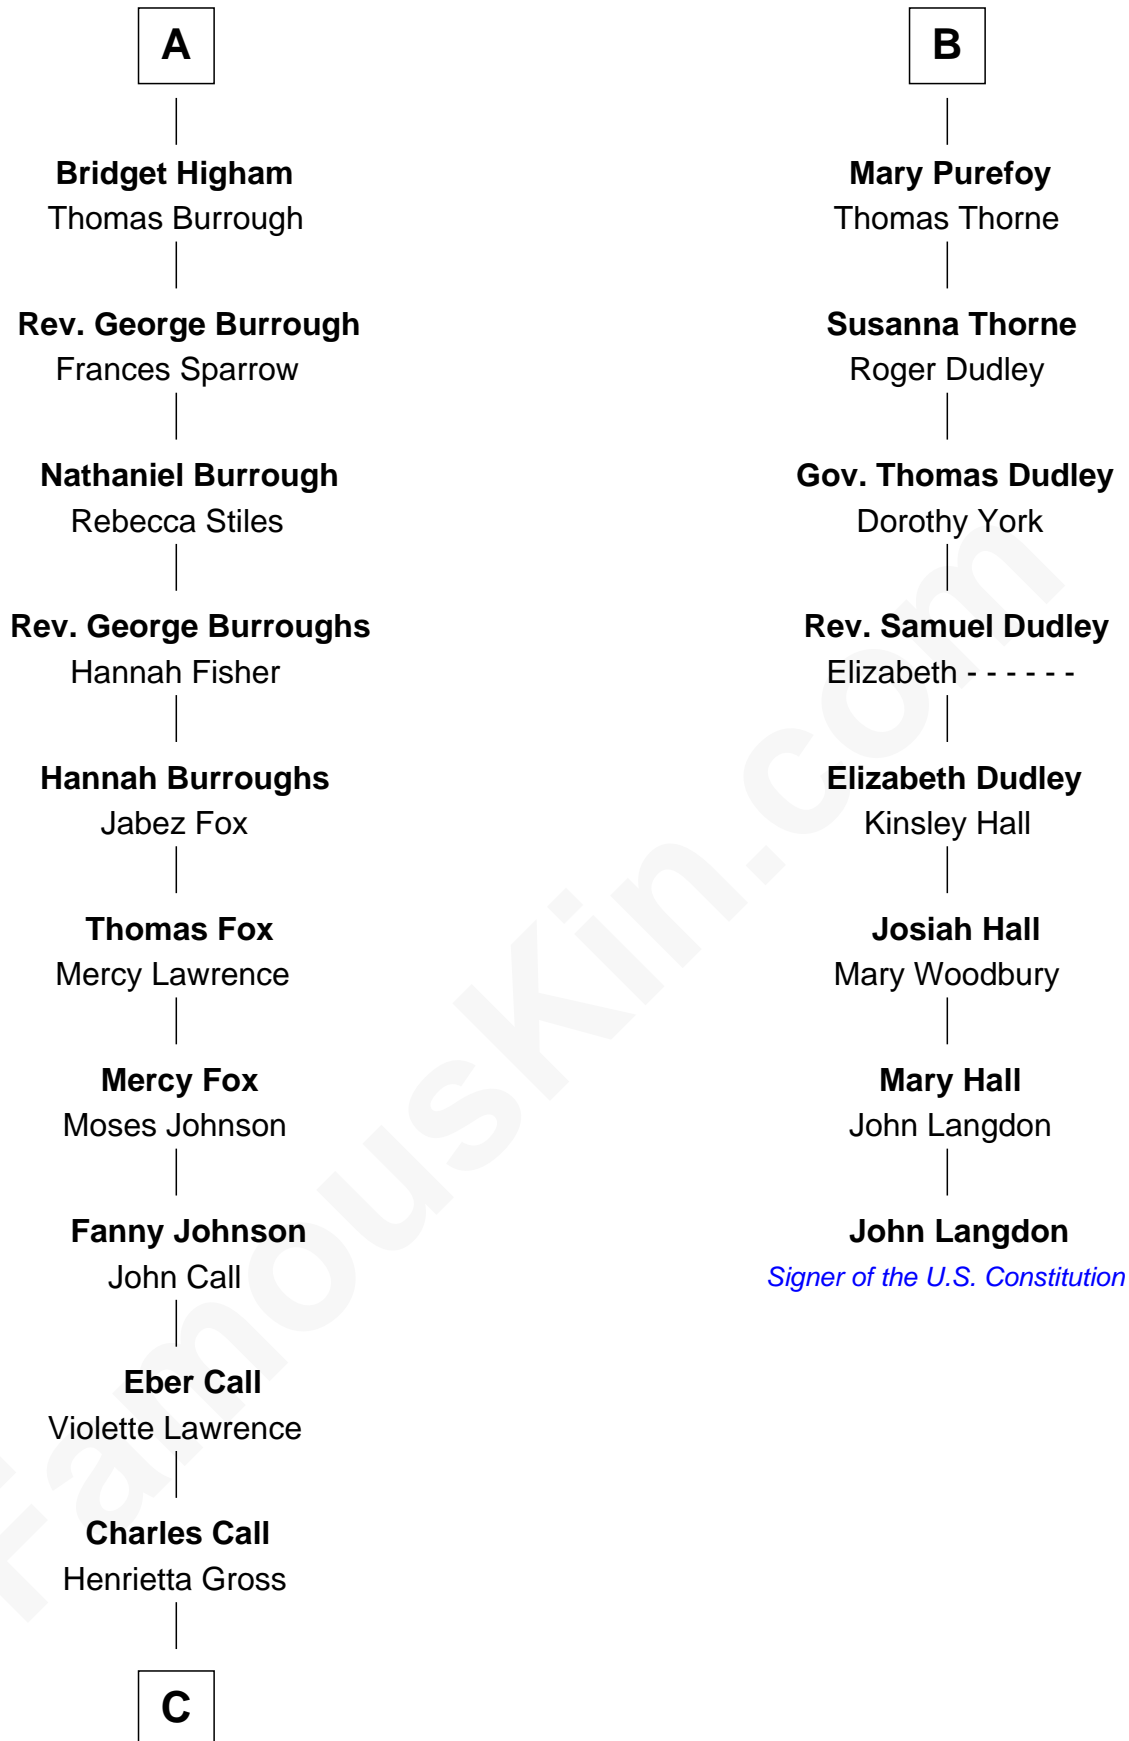

## Relationship Chart of

### Walt Disney

*Co-Founder of The Walt Disney Company*

14th cousin 4 times removed of

### John Langdon

*Signer of the U.S. Constitution*

**Sir John Howard**

Alice de Bois

**C**

**Flora Call**

Elias Charles Disney

**Walt Disney**