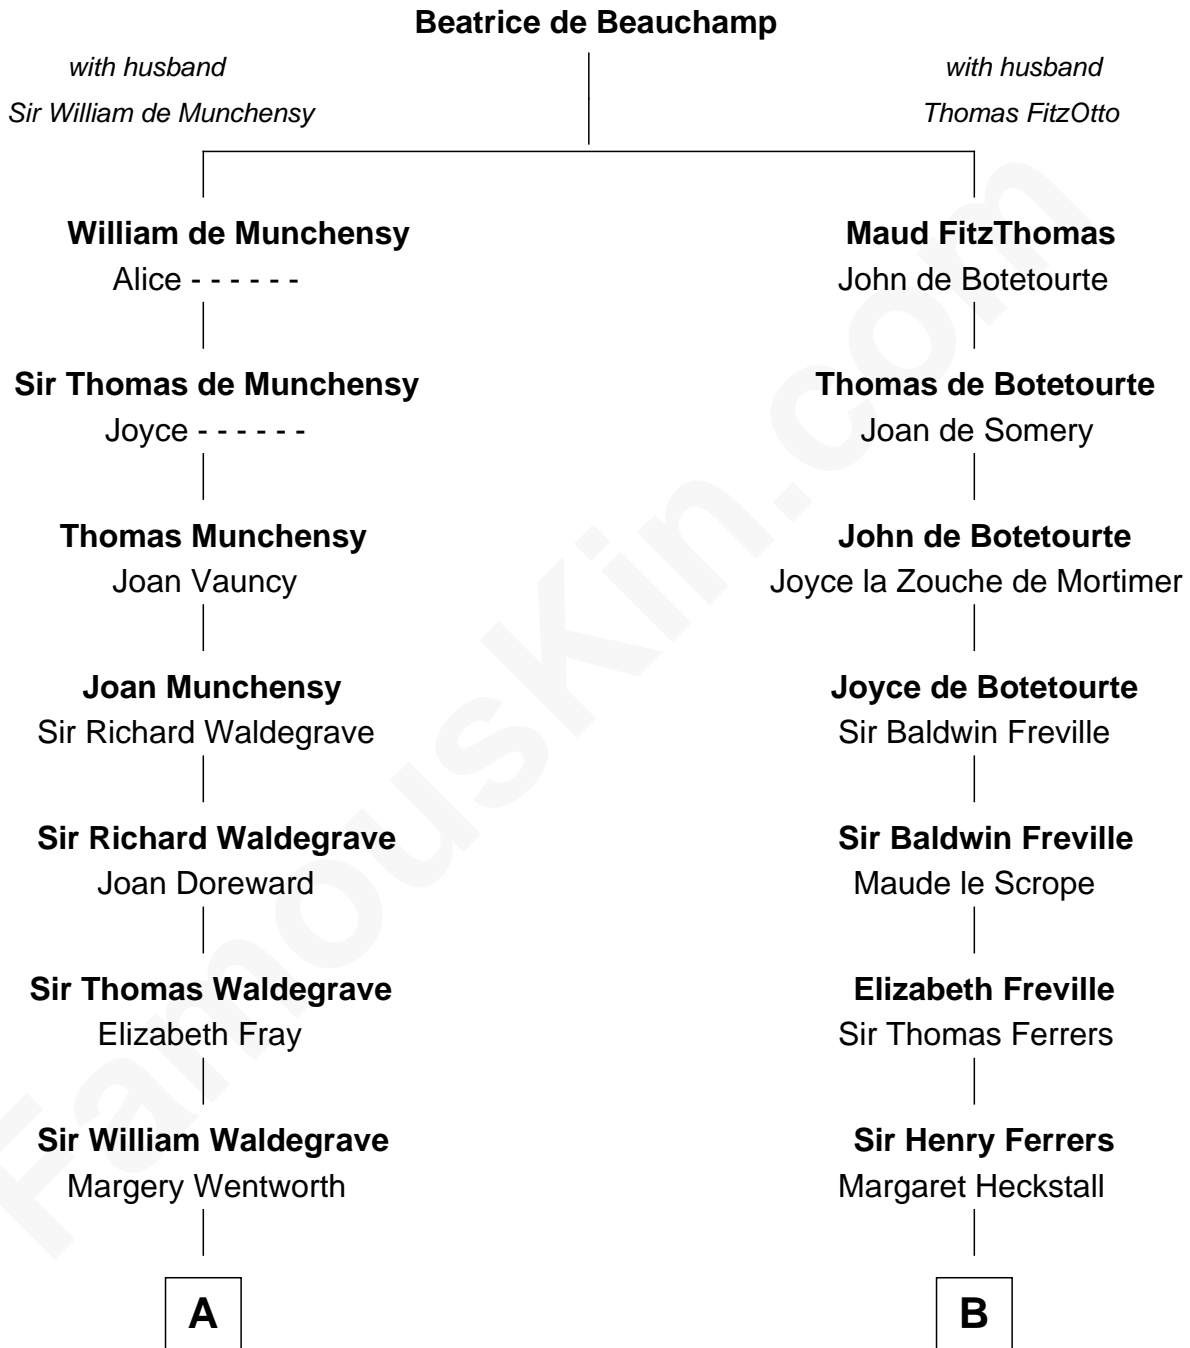

FamousKin.com

Relationship Chart of

Walt Disney

Co-Founder of The Walt Disney Company

18th cousin 2 times removed of

Hetty Green

"The Witch of Wall Street"

C

Eber Call
Violette Lawrence

Charles Call
Henrietta Gross

Flora Call
Elias Charles Disney

Walt Disney
Co-Founder of The Walt Disney Co.

D

Abby Slocum Howland
Edward Mott Robinson

Hetty Green
"The Witch of Wall Street"