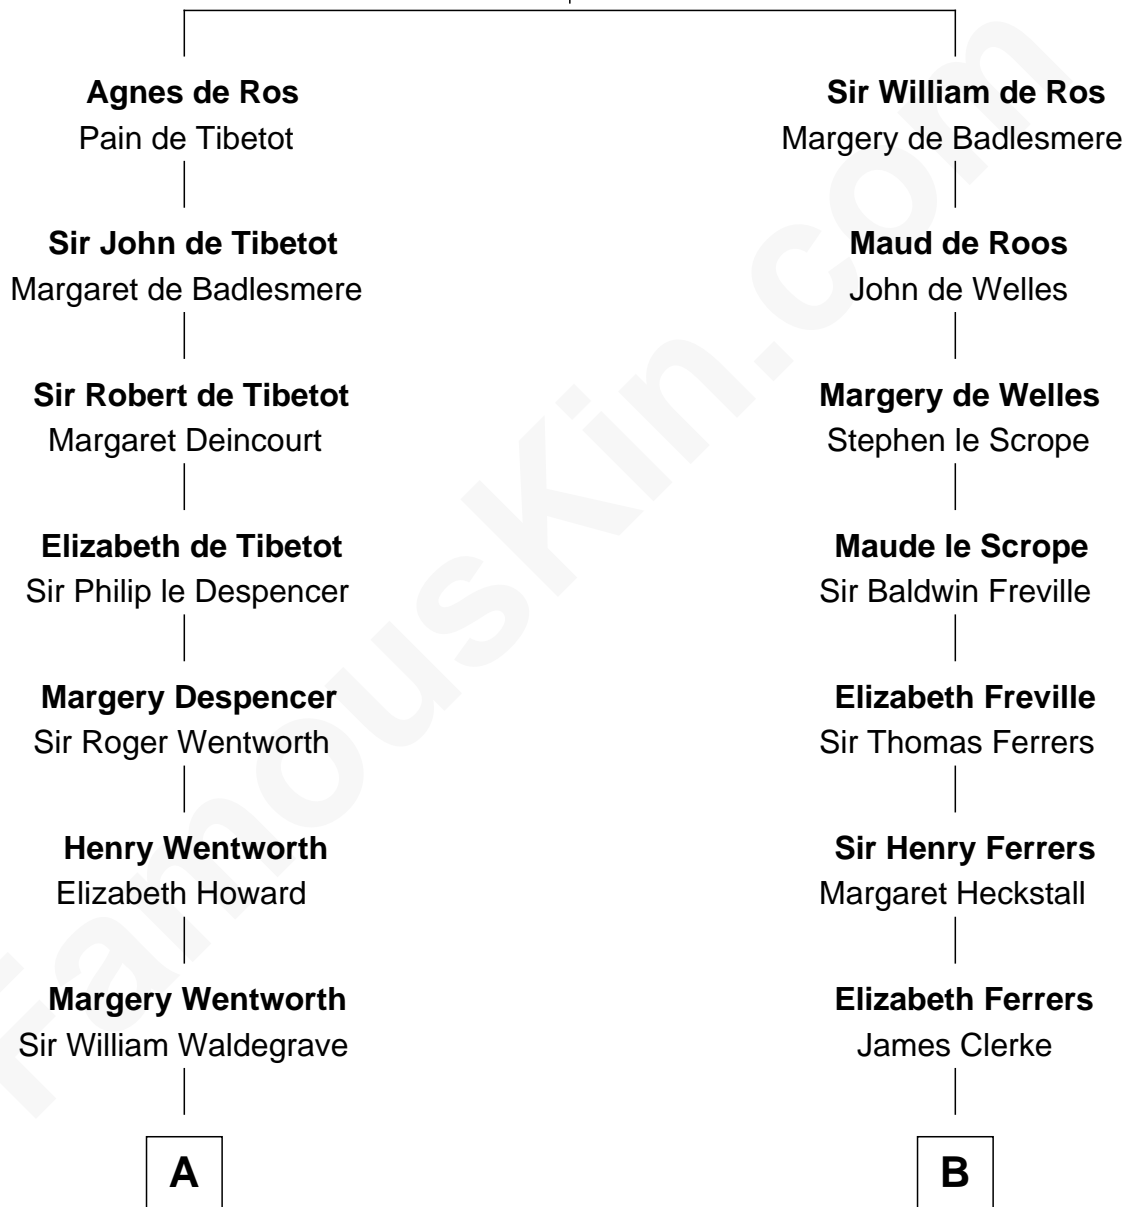

FamousKin.com

Relationship Chart of

Walt Disney

Co-Founder of The Walt Disney Company

17th cousin 3 times removed of

Hetty Green

"The Witch of Wall Street"

William de Ros
Maude de Vaux

C

—
Eber Call

Violette Lawrence

—
Charles Call

Henrietta Gross

—
Flora Call

Elias Charles Disney

—
Walt Disney