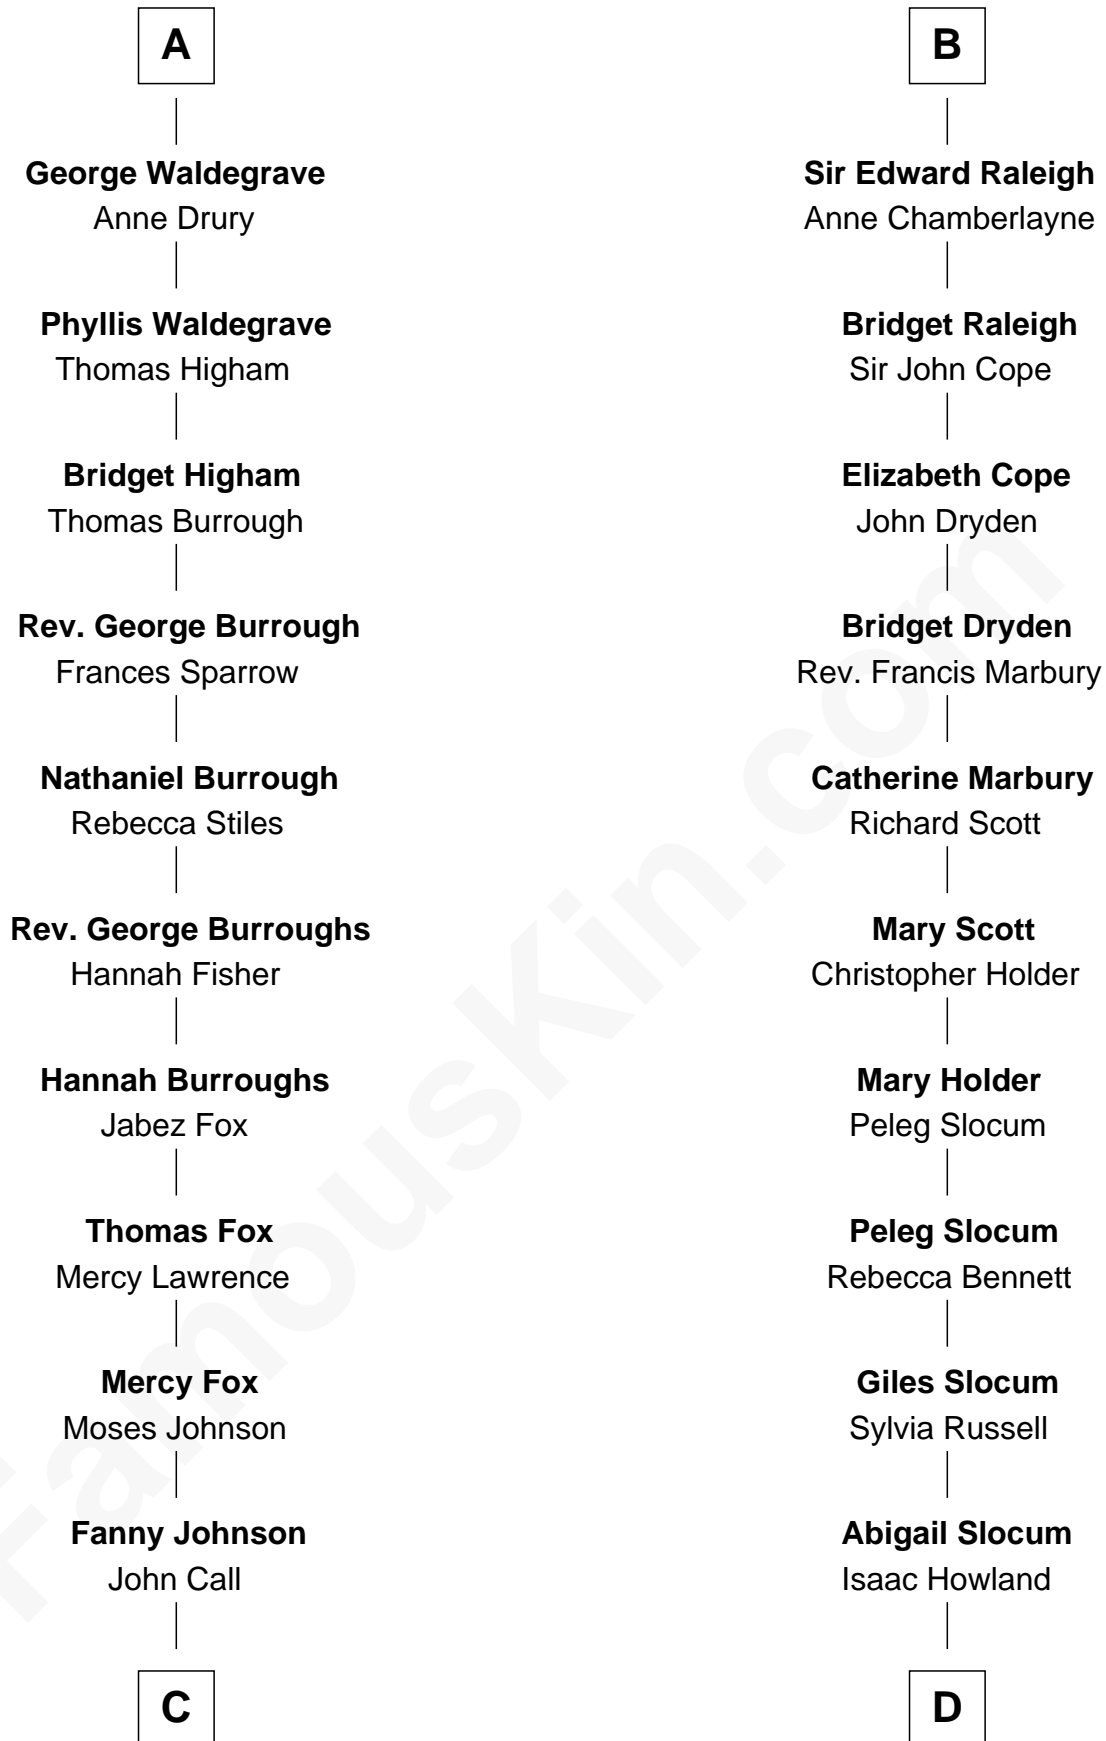

FamousKin.com

Relationship Chart of

Walt Disney

Co-Founder of The Walt Disney Company

19th cousin 1 time removed of

Hetty Green

"The Witch of Wall Street"

Sir Hugh le Despencer
Isabella de Beauchamp

Sir Philip le Despencer
Elizabeth de Tibetot

Margaret Despencer
Robert de Ferrers

Margery Despencer
Sir Roger Wentworth

Phillippa Ferrers
Sir Thomas Greene

Henry Wentworth
Elizabeth Howard

Elizabeth Greene
William Raleigh

Margery Wentworth
Sir William Waldegrave

Sir Edward Raleigh
Margaret Verney

A

B

C

Eber Call

Violette Lawrence

Charles Call