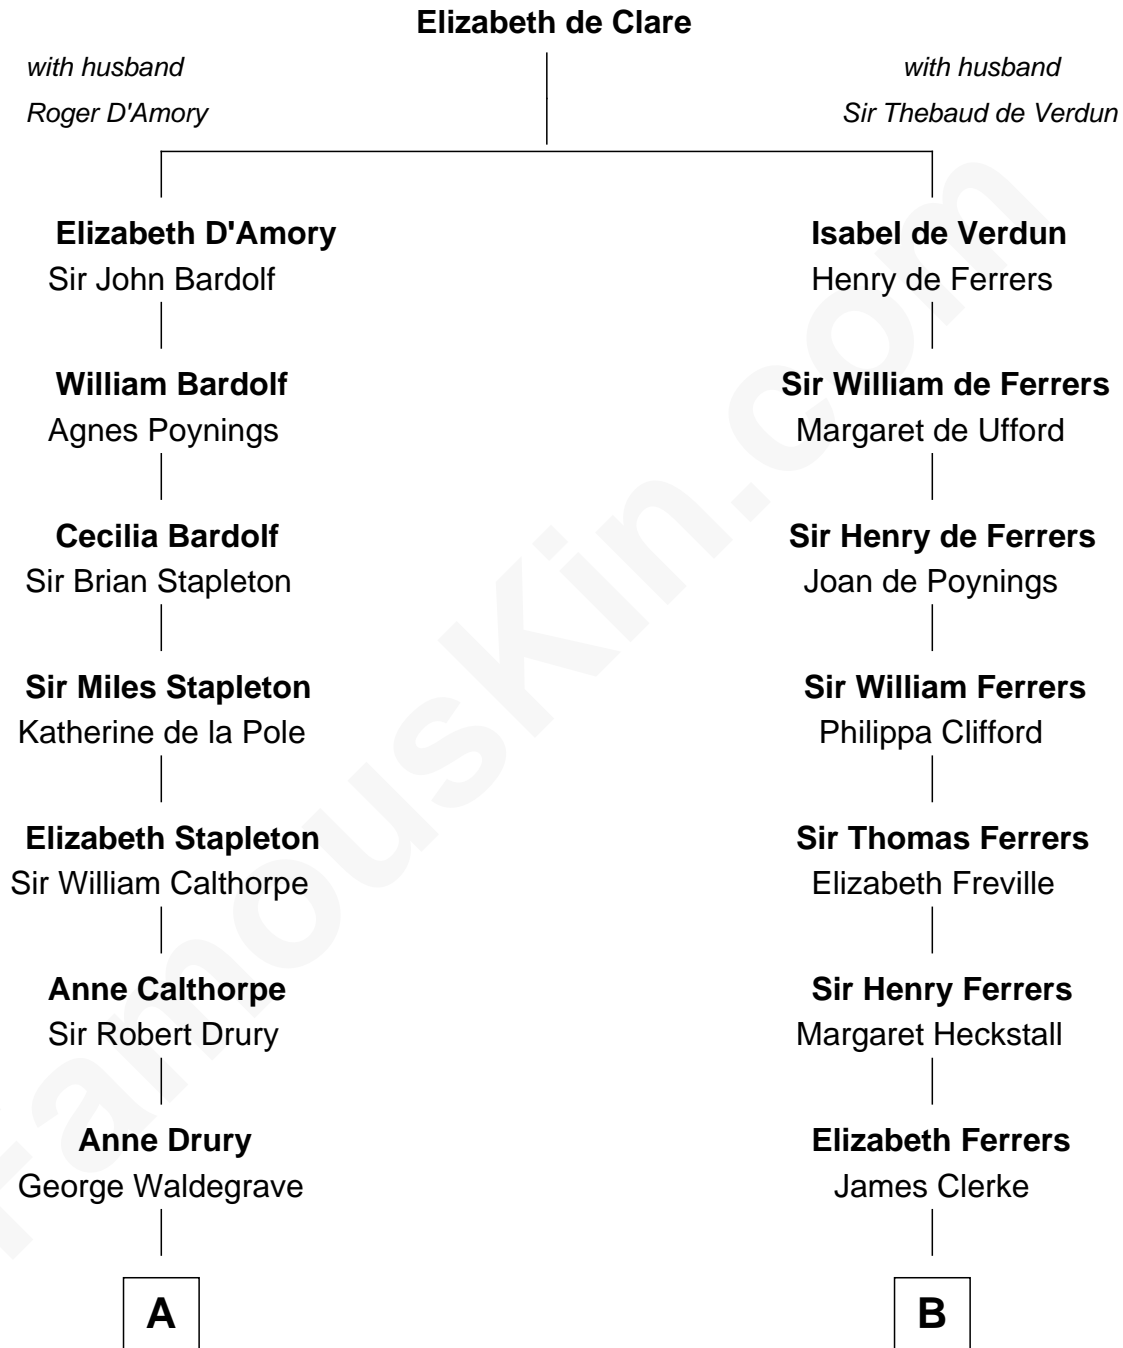

FamousKin.com

Relationship Chart of

Walt Disney

Co-Founder of The Walt Disney Company

17th cousin 2 times removed of

Hetty Green

"The Witch of Wall Street"

C

—
Charles Call
Henrietta Gross

—
Flora Call
Elias Charles Disney

—
Walt Disney
Co-Founder of The Walt Disney Co.

FamousKin.com