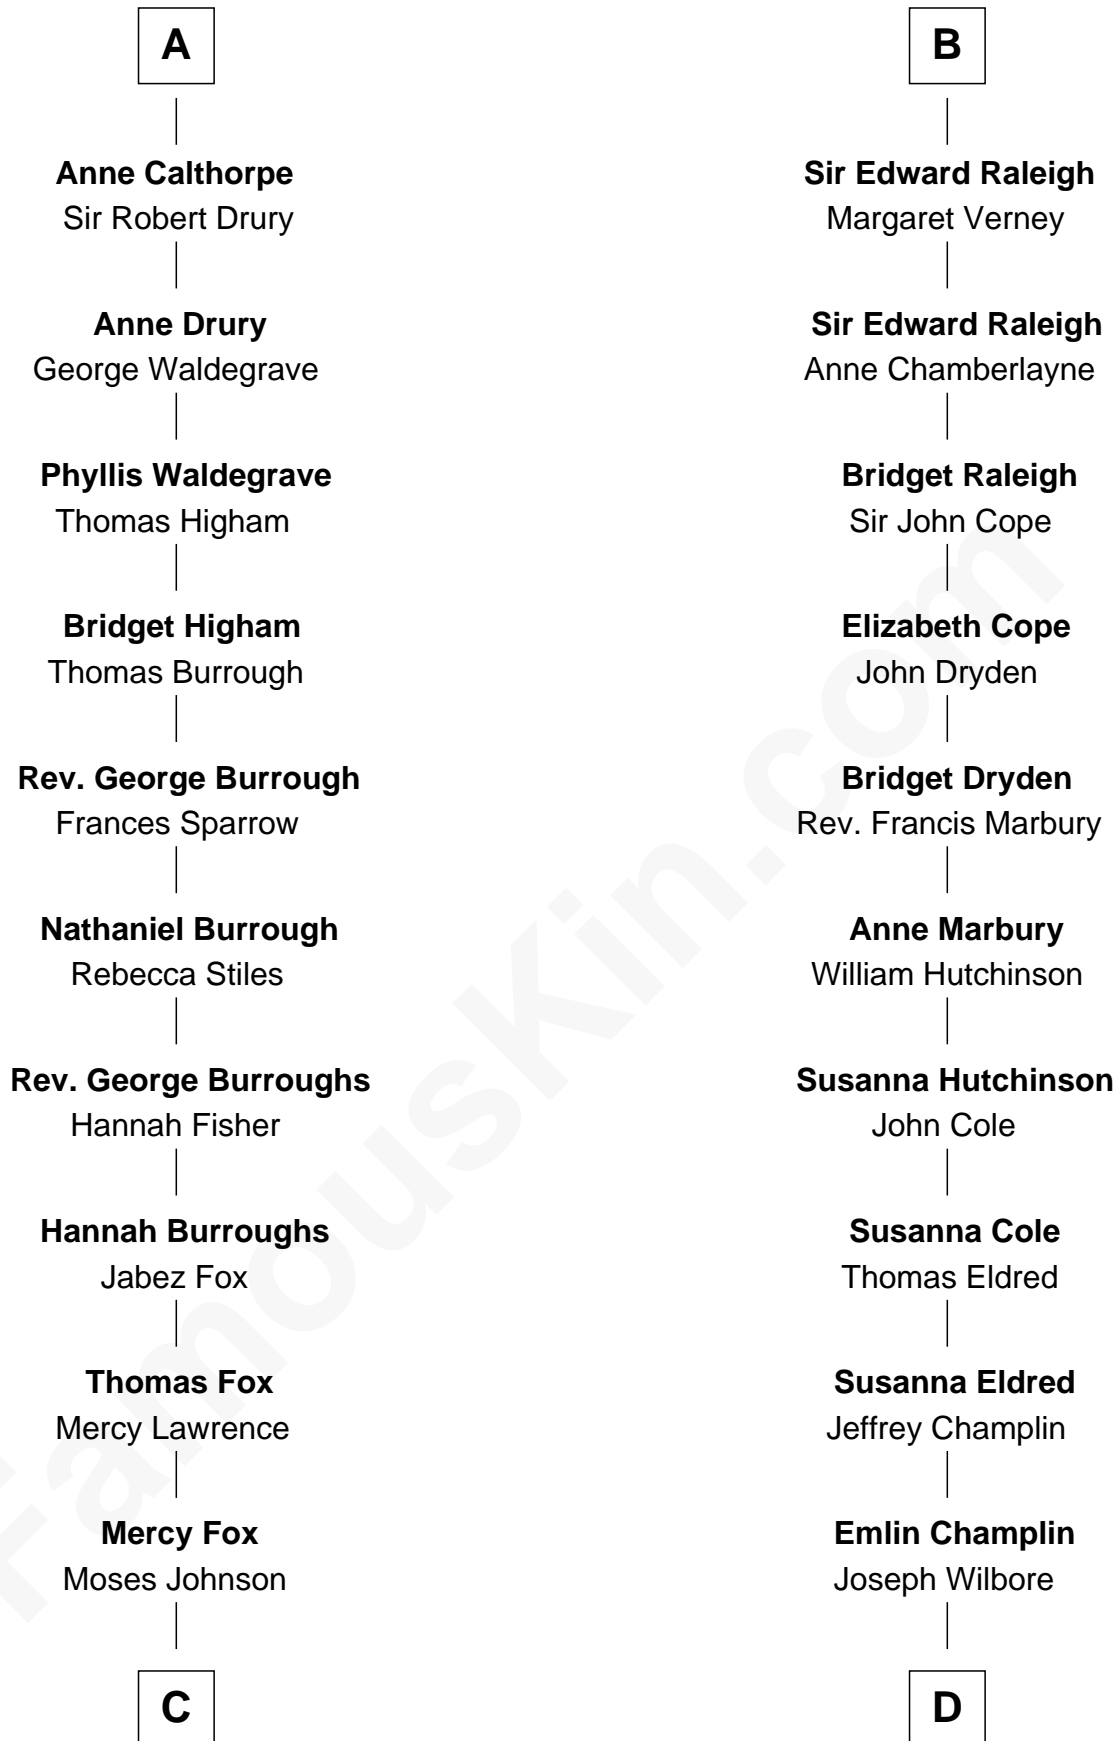

FamousKin.com Relationship Chart of

Walt Disney

Co-Founder of The Walt Disney Company

20th cousin 1 time removed of

Shanghai Pierce

Texas Cattleman

King Edward I
Eleanor of Castile

C

Fanny Johnson

John Call

Eber Call

Violette Lawrence

Charles Call

Henrietta Gross

Flora Call

Elias Charles Disney

Hanna Phillips Head

Shanghai Pierce

Texas Cattleman