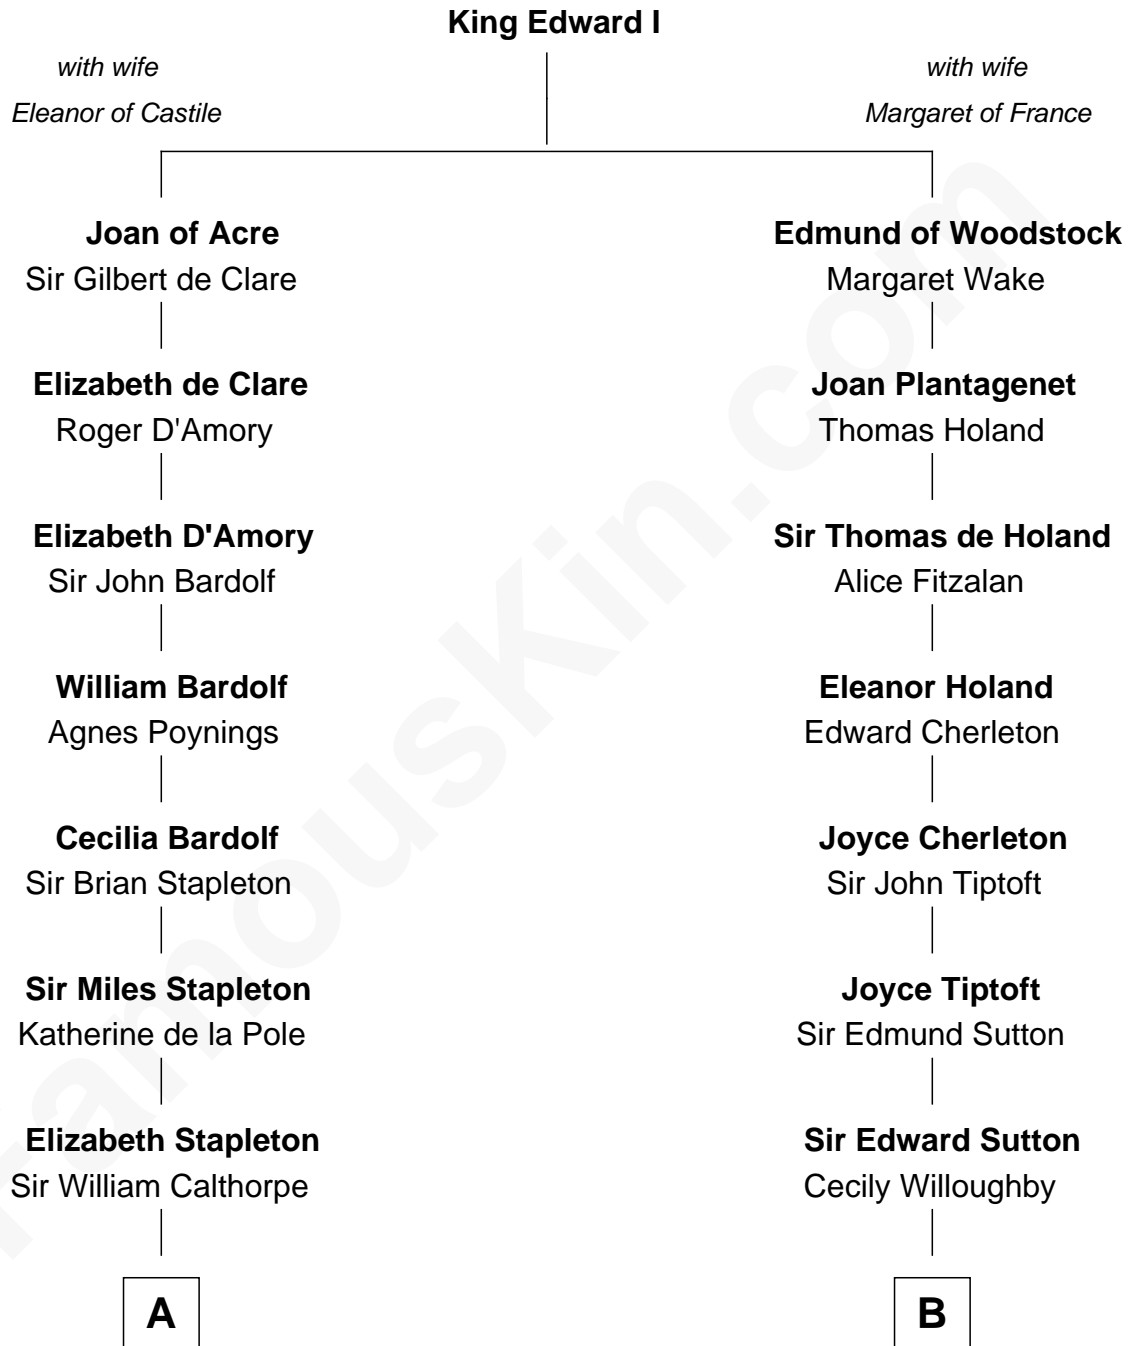

FamousKin.com

Relationship Chart of

Walt Disney

Co-Founder of The Walt Disney Company

20th cousin 1 time removed of

Alan Shepard

Mercury and Apollo Astronaut

C

Fanny Johnson

John Call

Eber Call

Violette Lawrence

Charles Call

Henrietta Gross

Flora Call

Elias Charles Disney