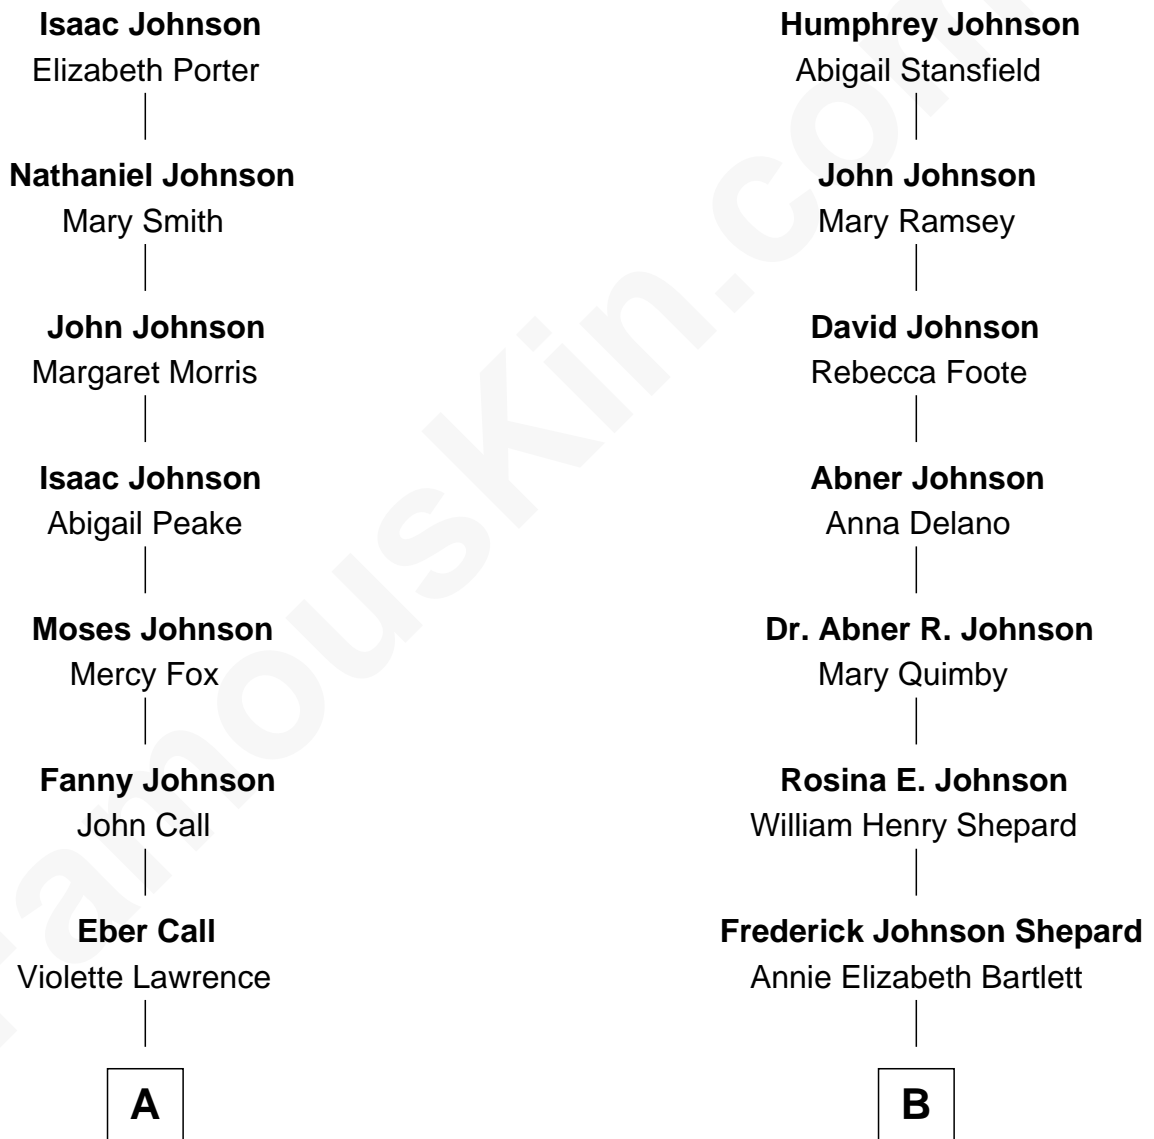

# FamousKin.com Relationship Chart of

**Walt Disney**

*Co-Founder of The Walt Disney Company*

8th cousin 1 time removed of

**Alan Shepard**

*Mercury and Apollo Astronaut*

**John Johnson**

Mary Heath

**A**

**Charles Call**  
Henrietta Gross

**Flora Call**  
Elias Charles Disney

**Walt Disney**  
*Co-Founder of The Walt Disney Co.*

**B**

**Alan Bartlett Shepard**  
Pauline Renza Emerson

**Alan Shepard**  
*Mercury and Apollo Astronaut*