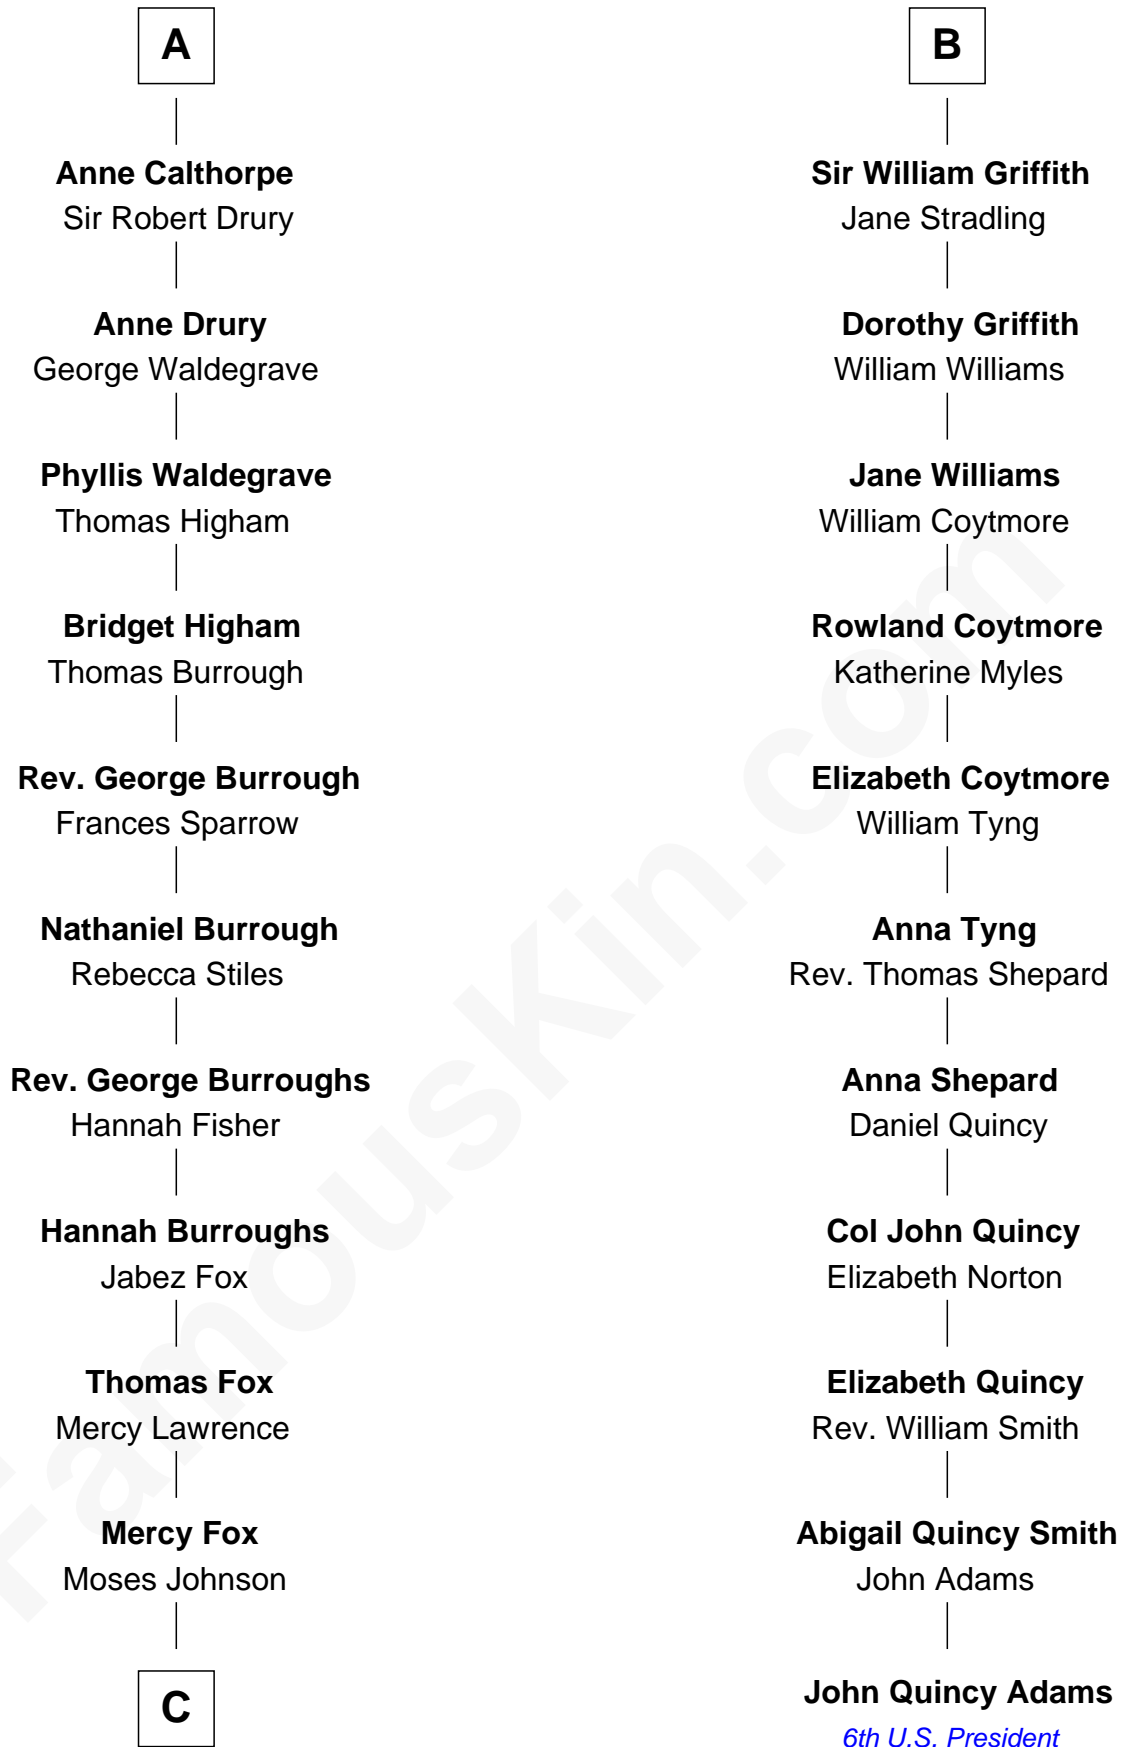

FamousKin.com

Relationship Chart of

Walt Disney

Co-Founder of The Walt Disney Company

17th cousin 4 times removed of

John Quincy Adams

6th U.S. President

King Edward I
Eleanor of Castile

C

—
Fanny Johnson

John Call

—
Eber Call

Violette Lawrence

—
Charles Call

Henrietta Gross

—
Flora Call