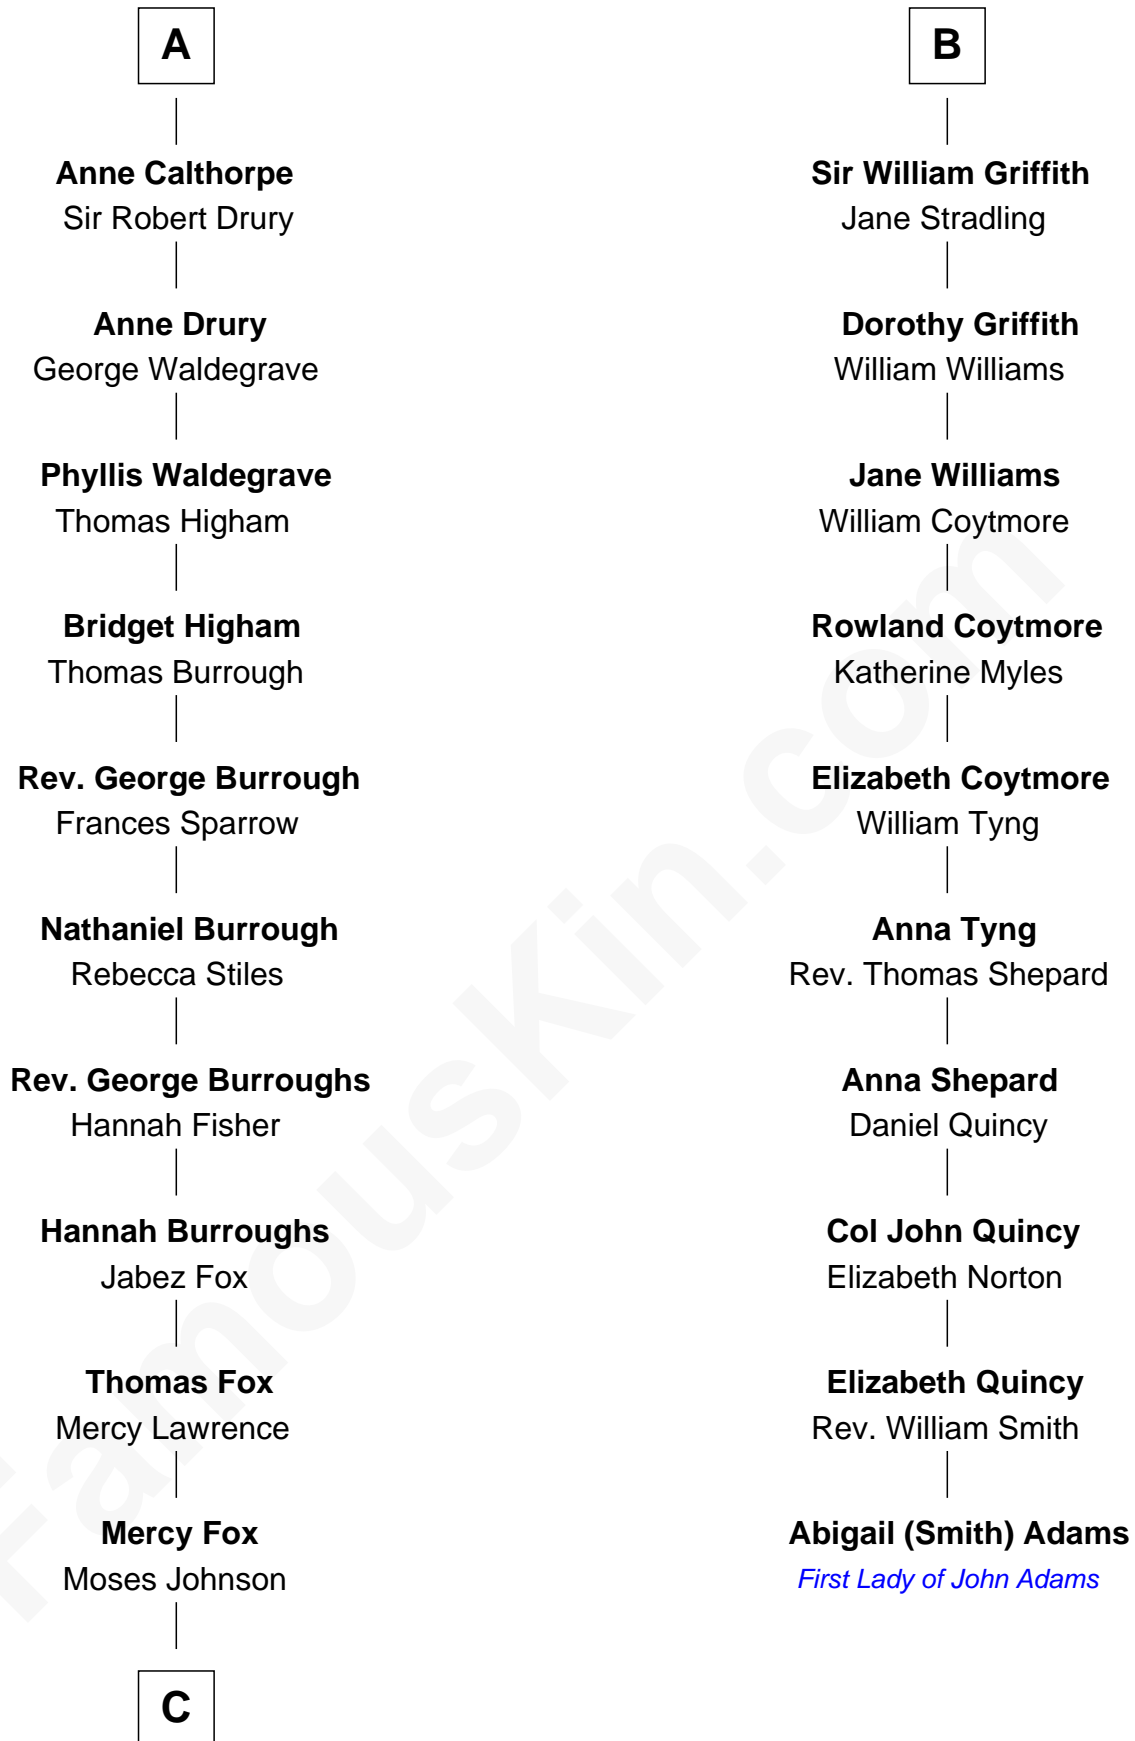

FamousKin.com

Relationship Chart of

Walt Disney

Co-Founder of The Walt Disney Company

16th cousin 5 times removed of

Abigail (Smith) Adams

First Lady of President John Adams

King Edward I
Eleanor of Castile

Joan of Acre
Sir Gilbert de Clare

Elizabeth de Clare
Roger D'Amory

Elizabeth D'Amory
Sir John Bardolf

William Bardolf
Agnes Poynings

Cecilia Bardolf
Sir Brian Stapleton

Sir Miles Stapleton
Katherine de la Pole

Elizabeth Stapleton
Sir William Calthorpe

A

Elizabeth Plantagenet
Humphrey de Bohun

Sir William de Bohun
Elizabeth de Badlesmere

Elizabeth de Bohun
Sir Richard Fitzalan

Elizabeth Fitzalan
Sir Robert Goushill

Joan Goushill
Sir Thomas Stanley

Margaret Stanley
Sir William Troutbeck

Joan Troutbeck
Sir William Griffith

B

C

—
Fanny Johnson

John Call

—
Eber Call