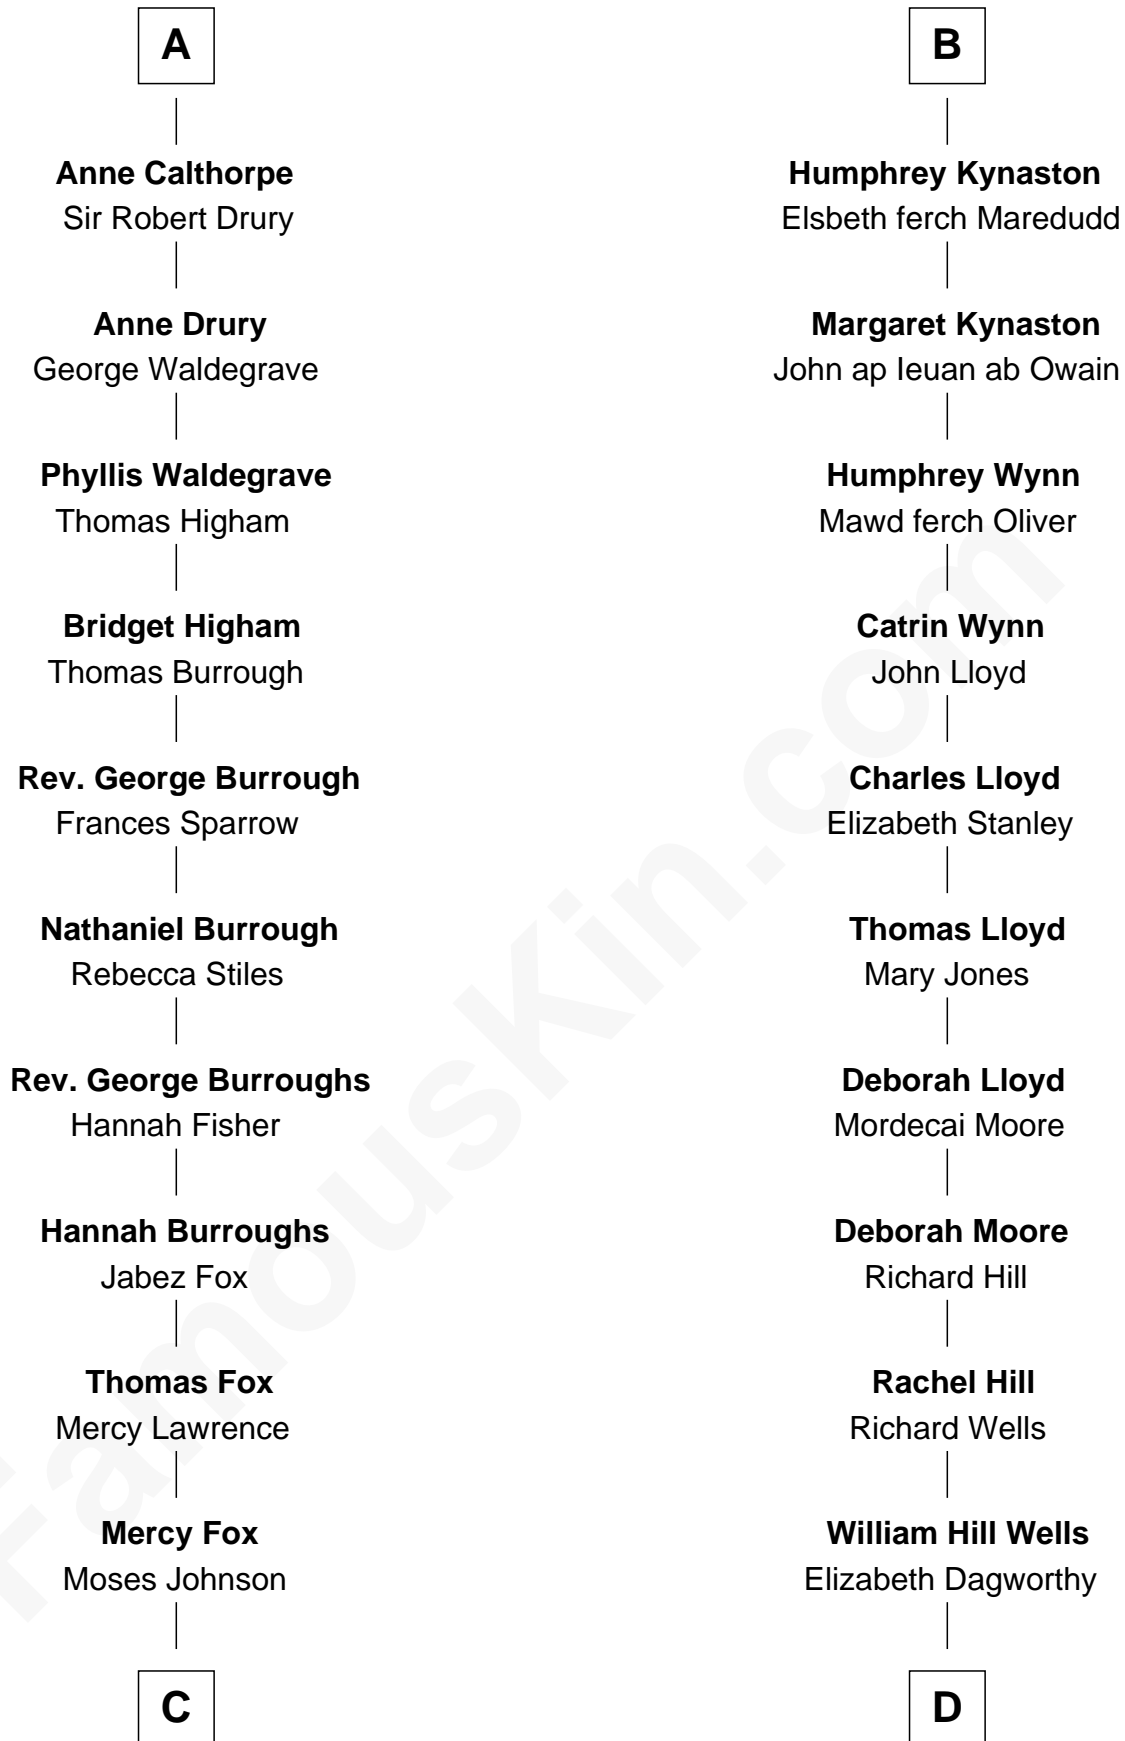

FamousKin.com

Relationship Chart of

Walt Disney

Co-Founder of The Walt Disney Company

20th cousin 1 time removed of

Orson Welles

Radio, Stage, and Movie Actor

C

Fanny Johnson

John Call

Eber Call

Violette Lawrence

Charles Call

Henrietta Gross

Flora Call

Elias Charles Disney