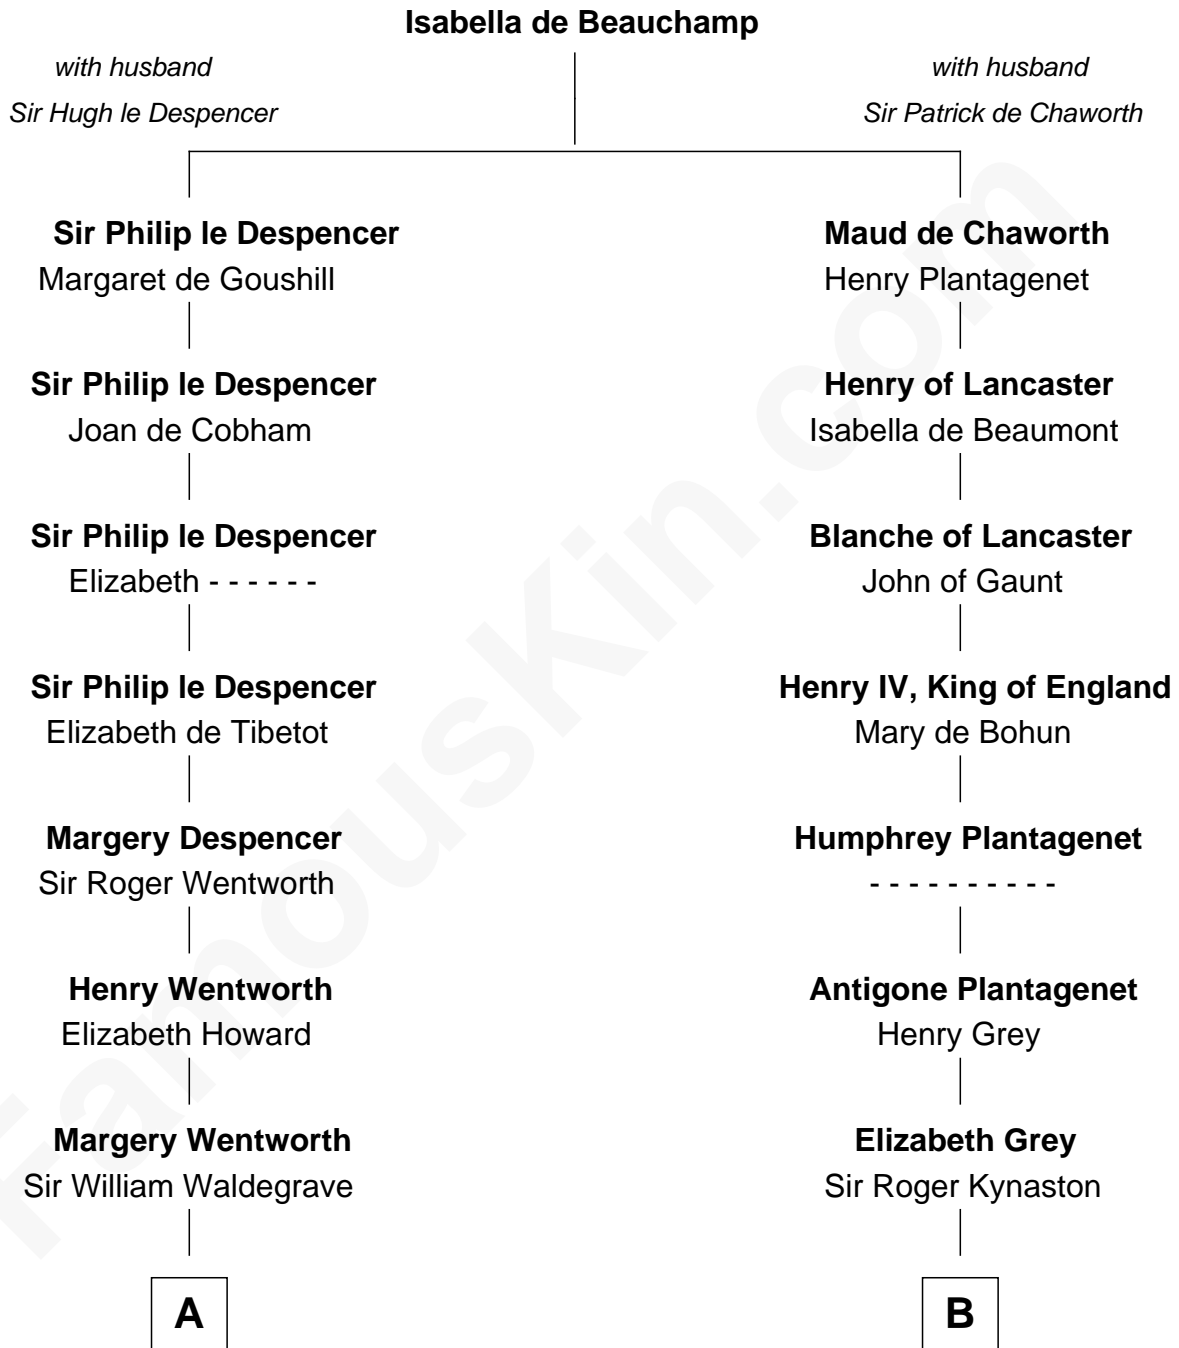

# FamousKin.com Relationship Chart of

**Walt Disney**

*Co-Founder of The Walt Disney Company*

20th cousin of

**Orson Welles**

*Radio, Stage, and Movie Actor*

**C**

**Eber Call**

Violette Lawrence

**Charles Call**

Henrietta Gross

**Flora Call**

Elias Charles Disney

**Walt Disney**

*Co-Founder of The Walt Disney Co.*

**D**