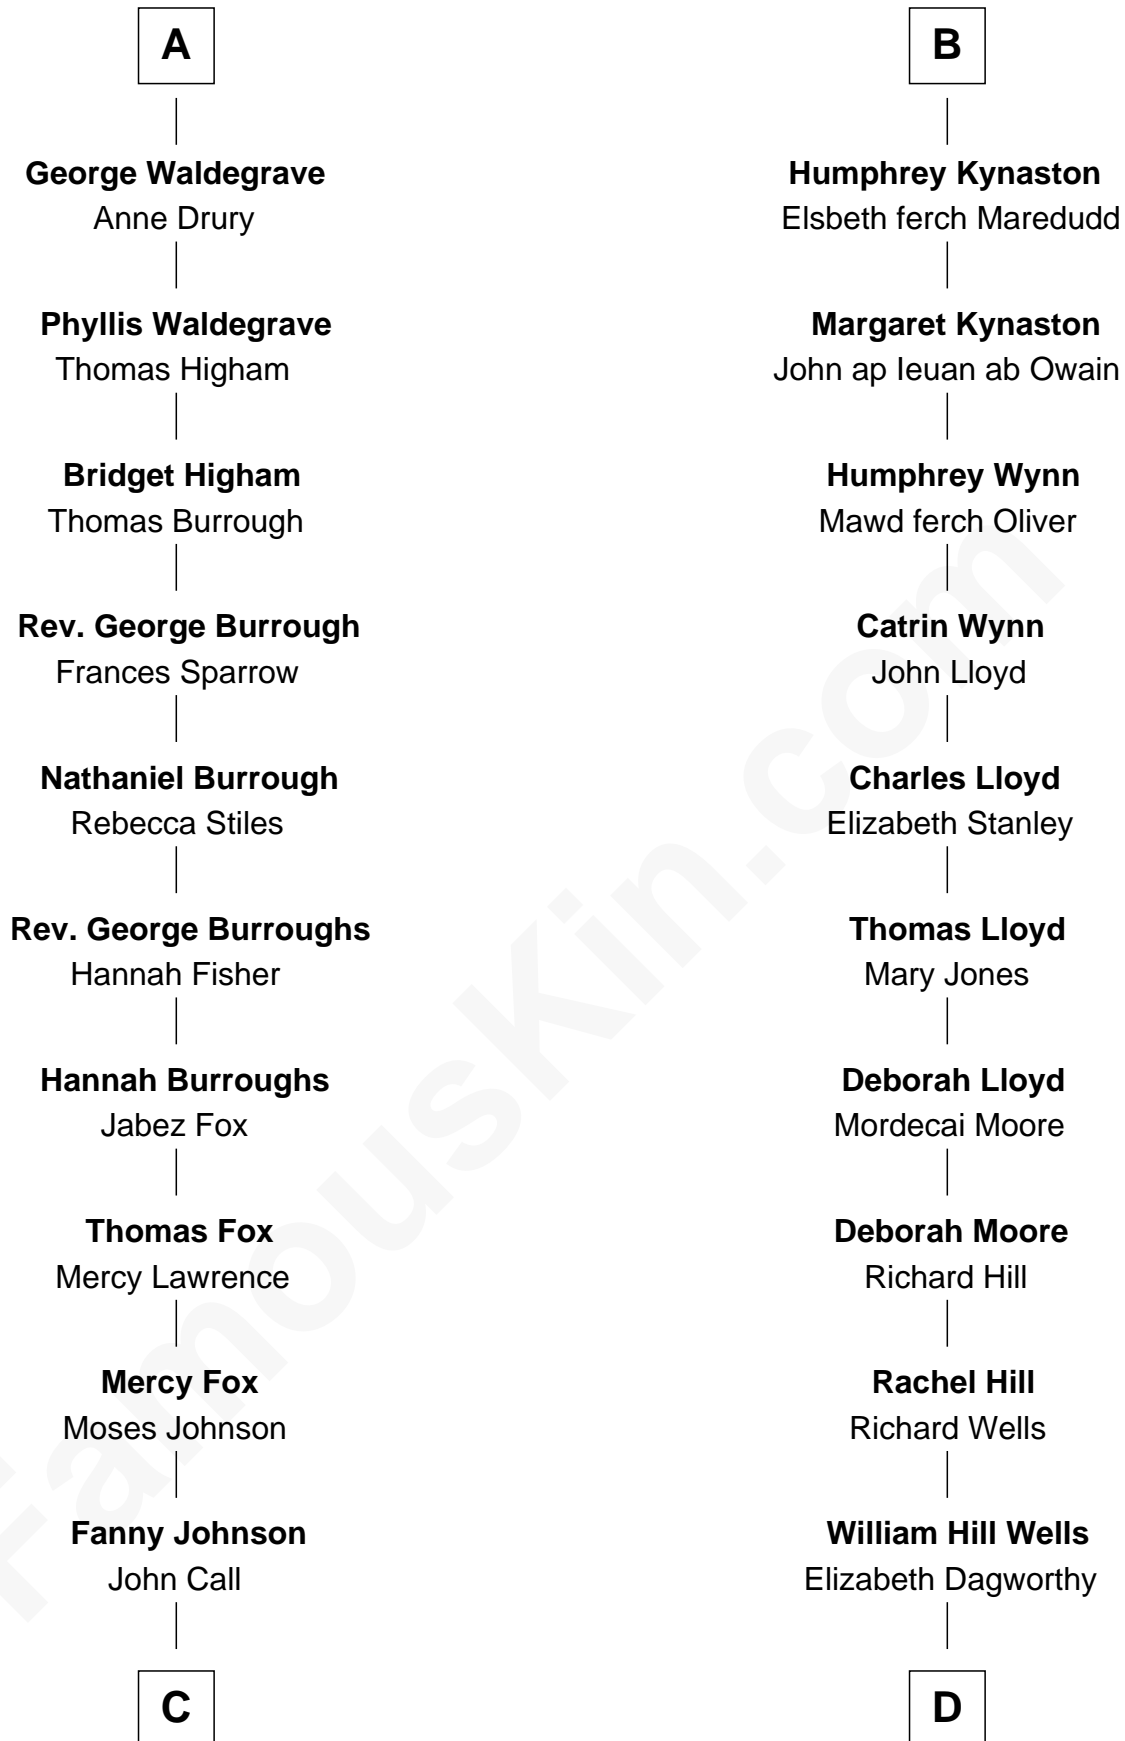

# FamousKin.com Relationship Chart of

**Walt Disney**

*Co-Founder of The Walt Disney Company*

20th cousin of

**Orson Welles**

*Radio, Stage, and Movie Actor*

**C**

**Eber Call**

Violette Lawrence

**Charles Call**

Henrietta Gross

**Flora Call**

Elias Charles Disney

**Walt Disney**

*Co-Founder of The Walt Disney Co.*

**D**