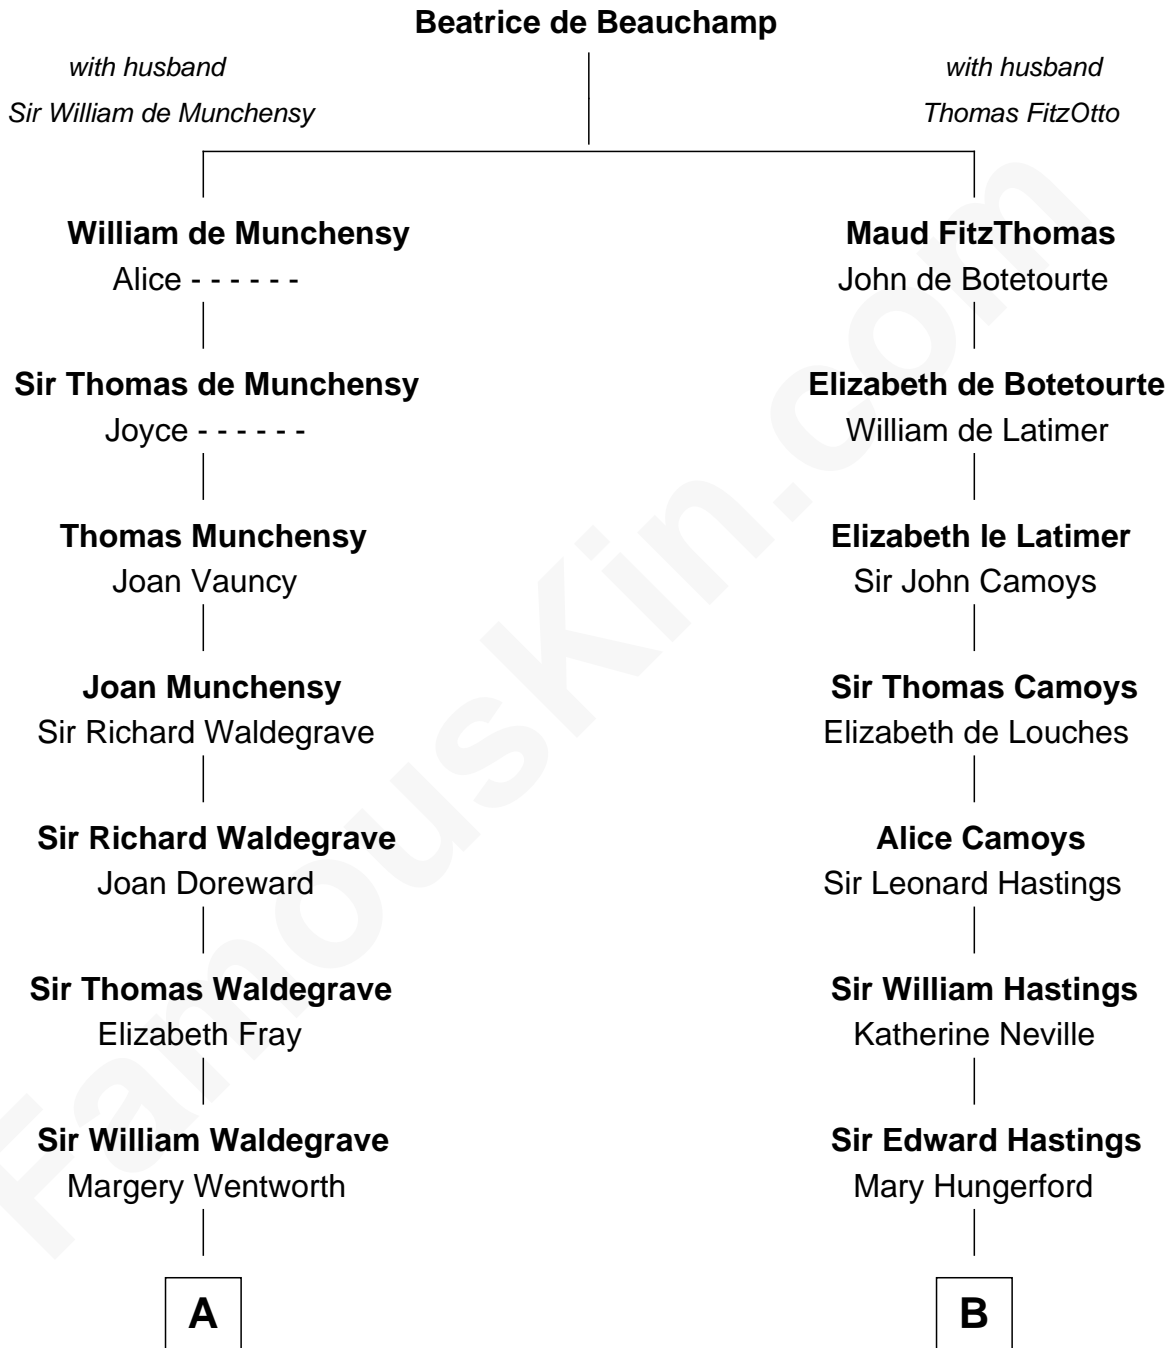

## Relationship Chart of

### Walt Disney

Co-Founder of The Walt Disney Company

18th cousin 2 times removed of

**Charles Darwin**  
Theory of Evolution

**C**

**Eber Call**

Violette Lawrence

**Charles Call**

Henrietta Gross

**Flora Call**

Elias Charles Disney

**Walt Disney**

*Co-Founder of The Walt Disney Co.*

**D**

**Dr. Robert Waring Darwin**

Susanna Wedgwood