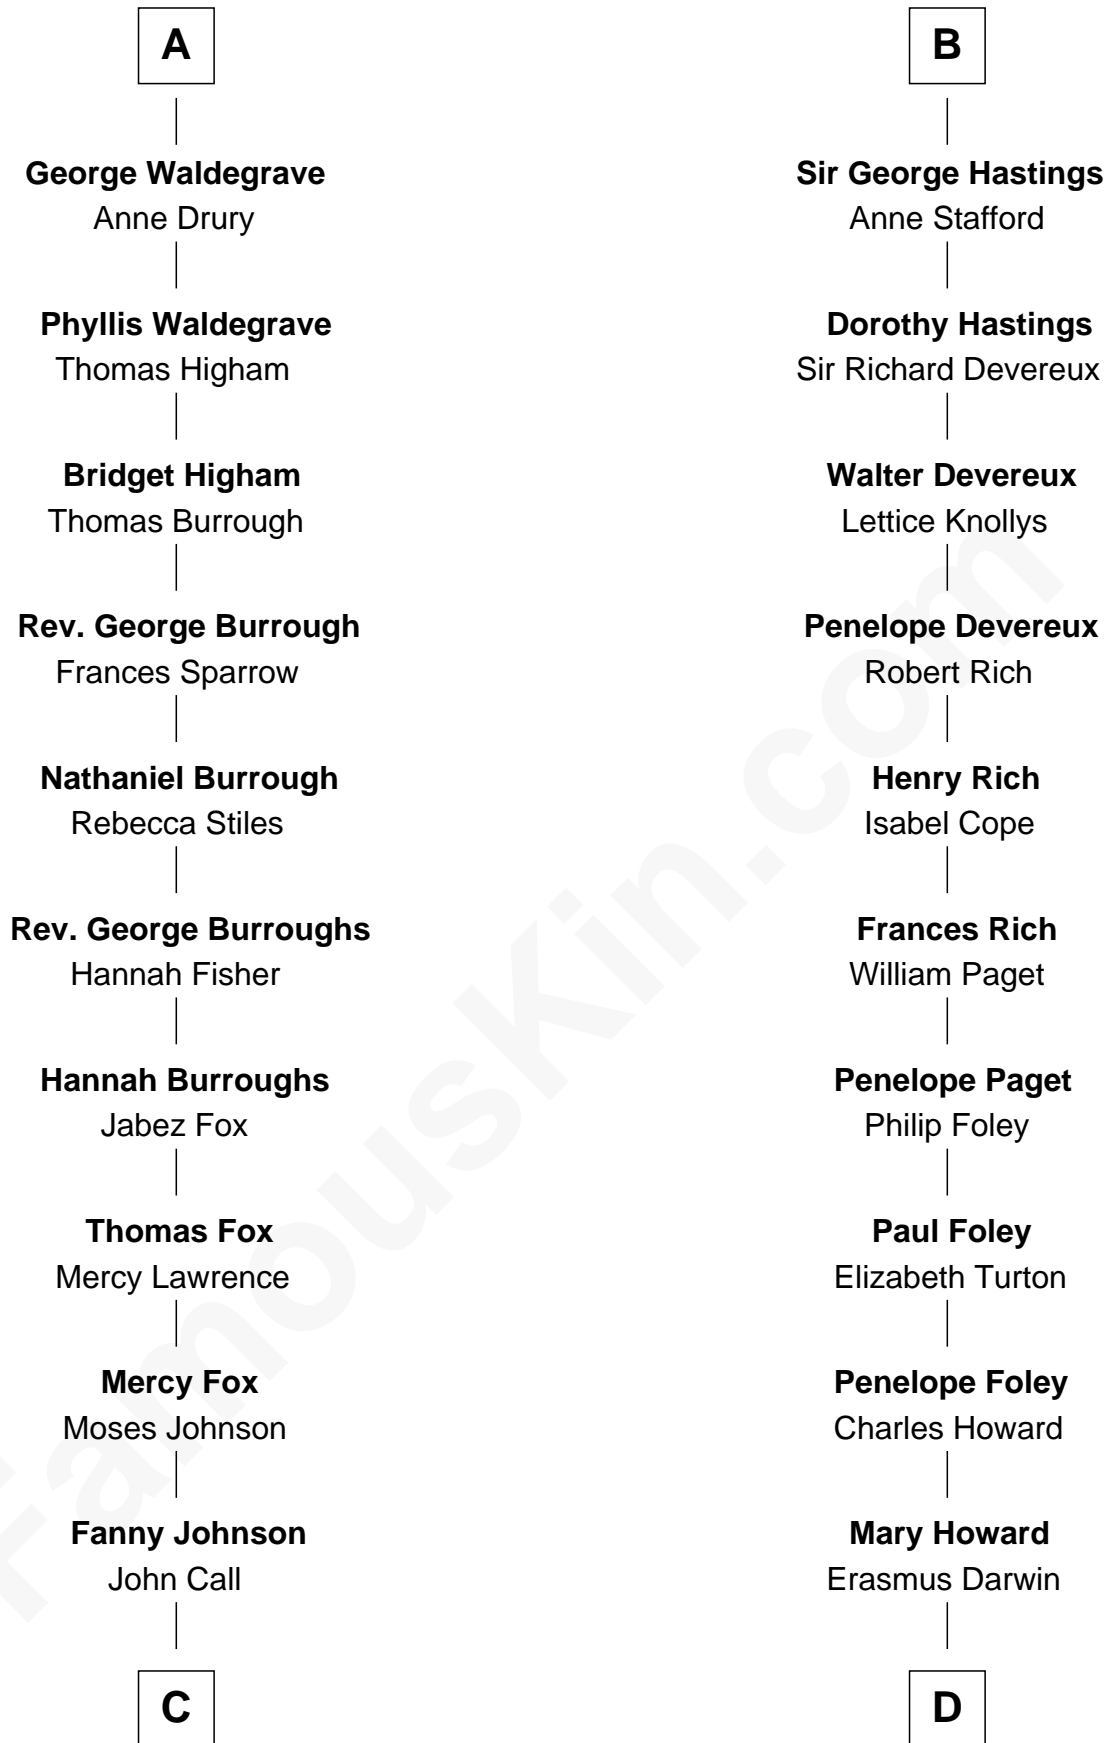

## Relationship Chart of

### Walt Disney

Co-Founder of The Walt Disney Company

18th cousin 2 times removed of

**Charles Darwin**  
Theory of Evolution

**C**

**Eber Call**

Violette Lawrence

**Charles Call**

Henrietta Gross

**Flora Call**

Elias Charles Disney

**Walt Disney**

*Co-Founder of The Walt Disney Co.*

**D**

**Dr. Robert Waring Darwin**

Susanna Wedgwood

**Charles Darwin**

*Theory of Evolution*

FamousKin.com