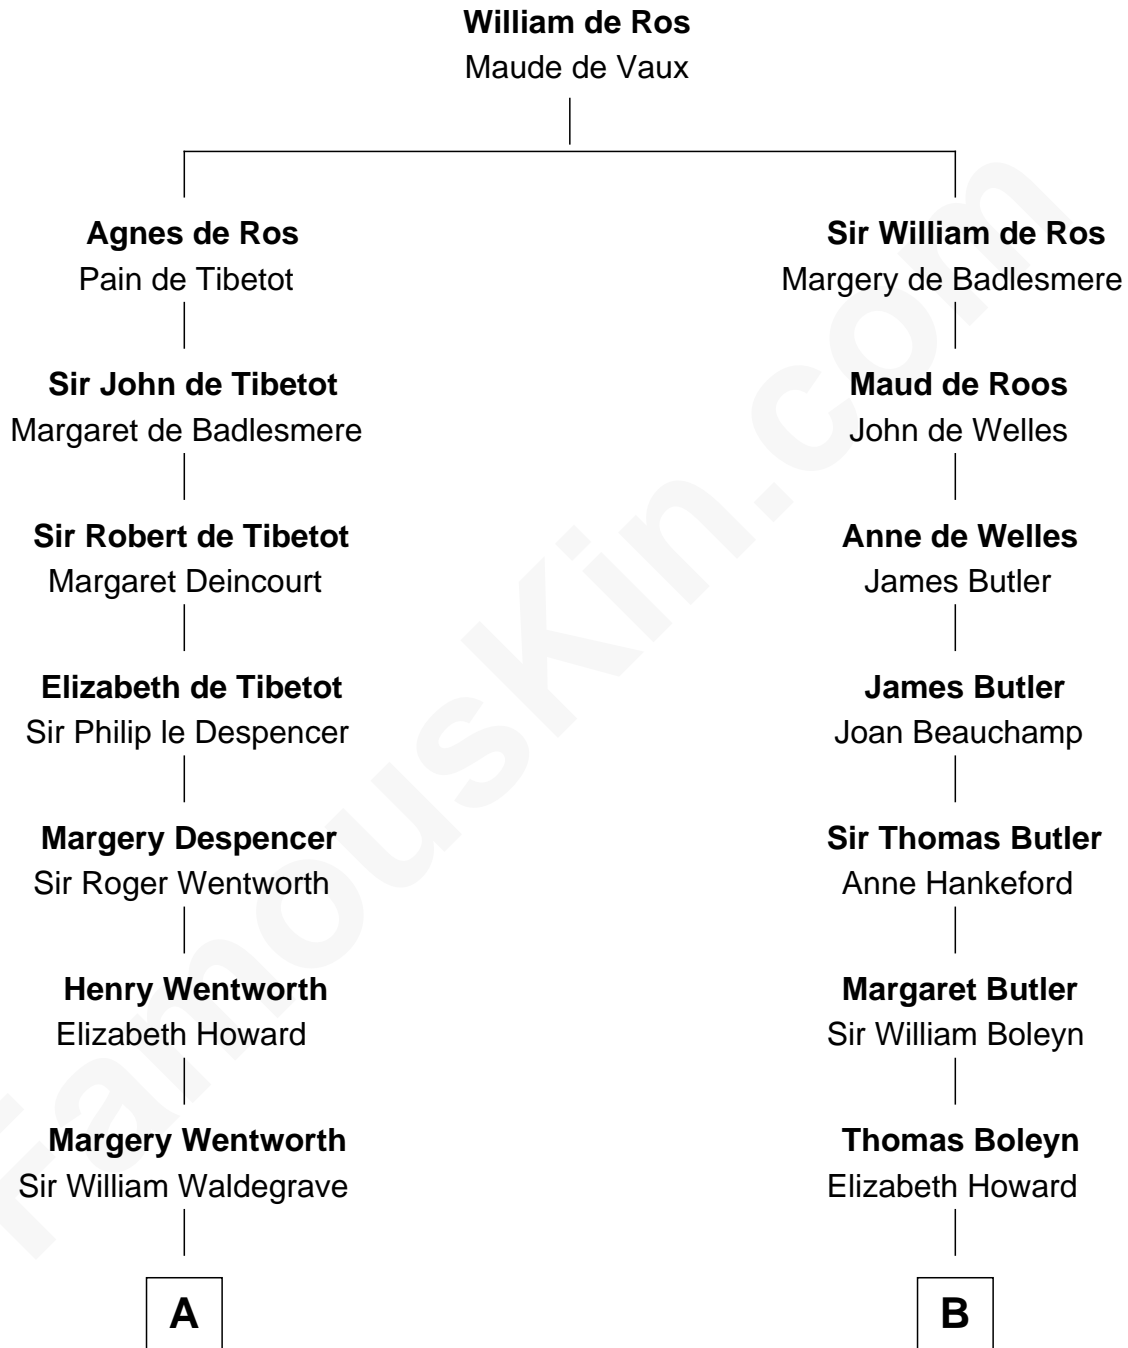

FamousKin.com

Relationship Chart of

Walt Disney

Co-Founder of The Walt Disney Company

17th cousin 3 times removed of

Charles Darwin
Theory of Evolution

C

—
Eber Call

Violette Lawrence

—
Charles Call

Henrietta Gross

—
Flora Call

Elias Charles Disney

—
Walt Disney

Co-Founder of The Walt Disney Co.

FamousKin.com