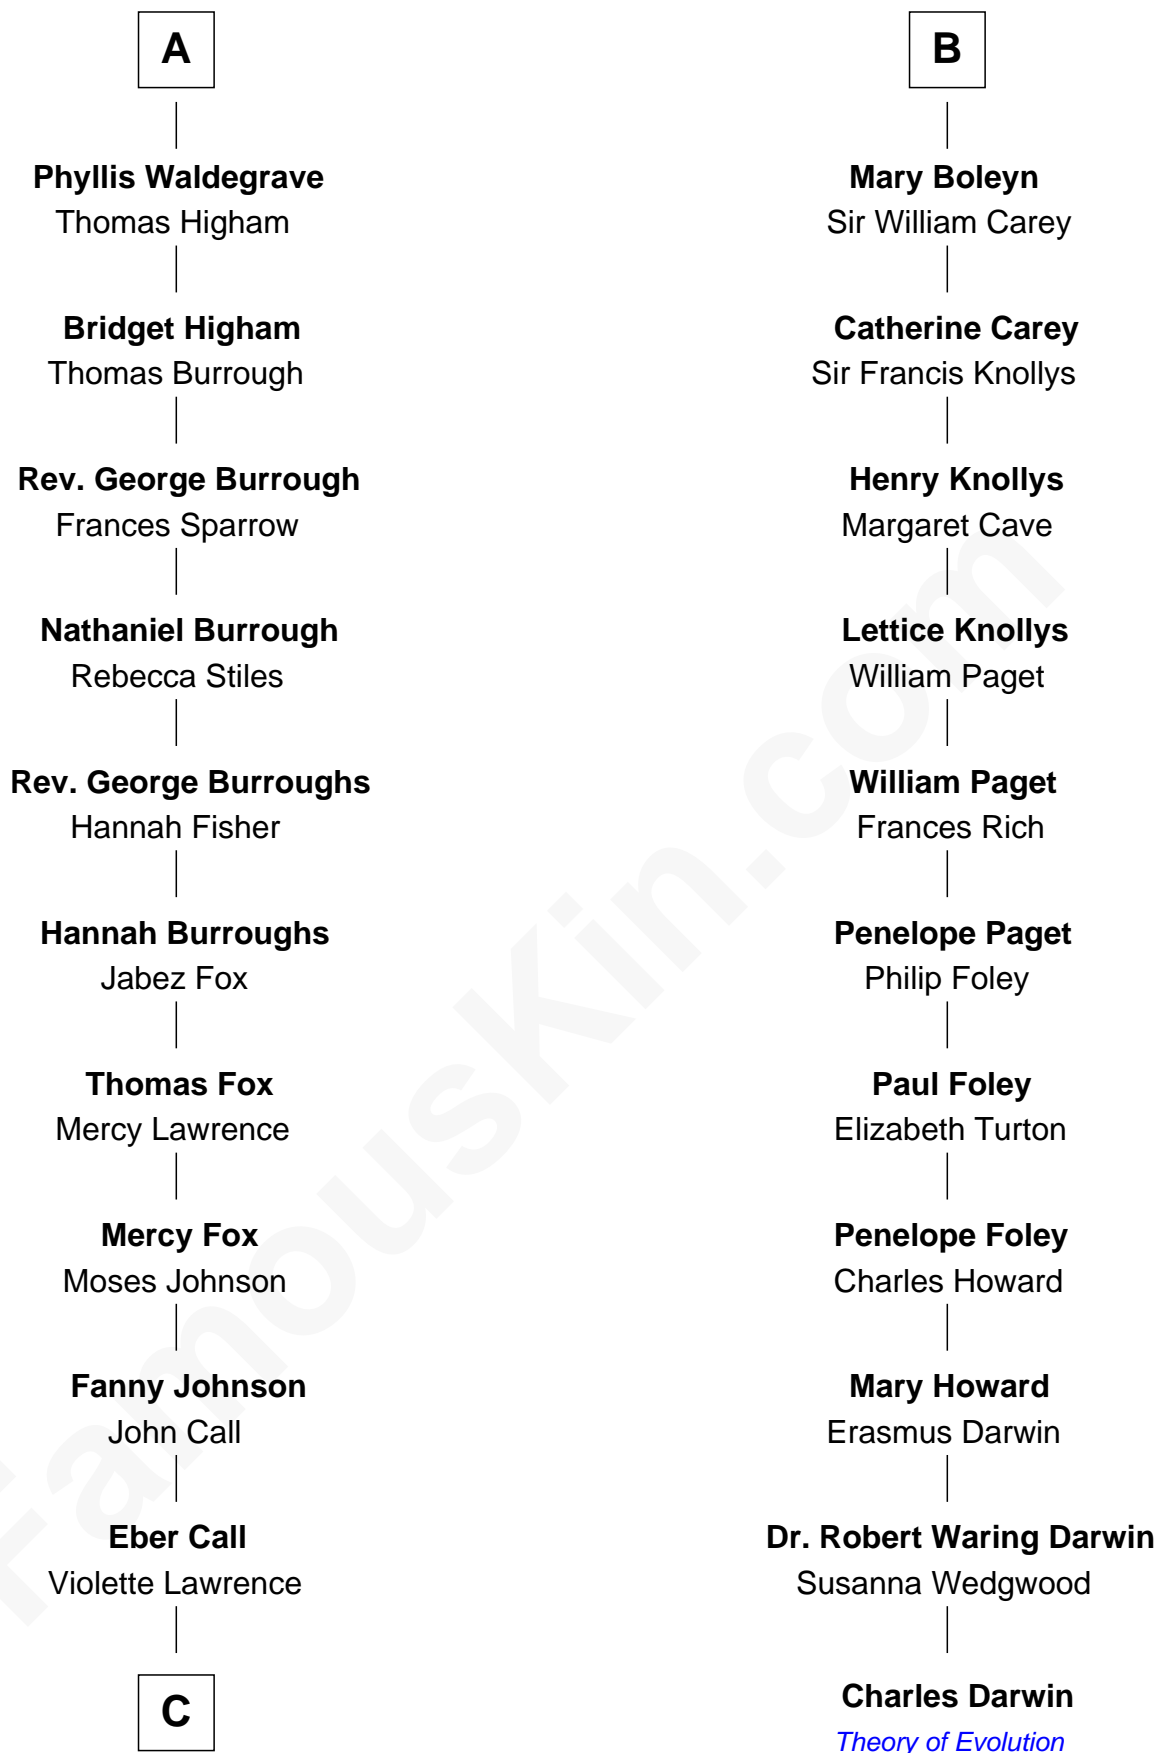

FamousKin.com

Relationship Chart of

Walt Disney

Co-Founder of The Walt Disney Company

17th cousin 2 times removed of

Charles Darwin
Theory of Evolution

Bartholomew de Badlesmere

Margaret de Clare

Margaret de Badlesmere

Sir John de Tibetot

Sir Robert de Tibetot

Margaret Deincourt

Elizabeth de Tibetot

Sir Philip le Despencer

Margery Despencer

Sir Roger Wentworth

Henry Wentworth

Elizabeth Howard

Margery Wentworth

Sir William Waldegrave

George Waldegrave

Anne Drury

A

Margery de Badlesmere

Anne Hankeford

Margaret Butler

Sir William Boleyn

Thomas Boleyn

Elizabeth Howard

B

C

—
Charles Call
Henrietta Gross