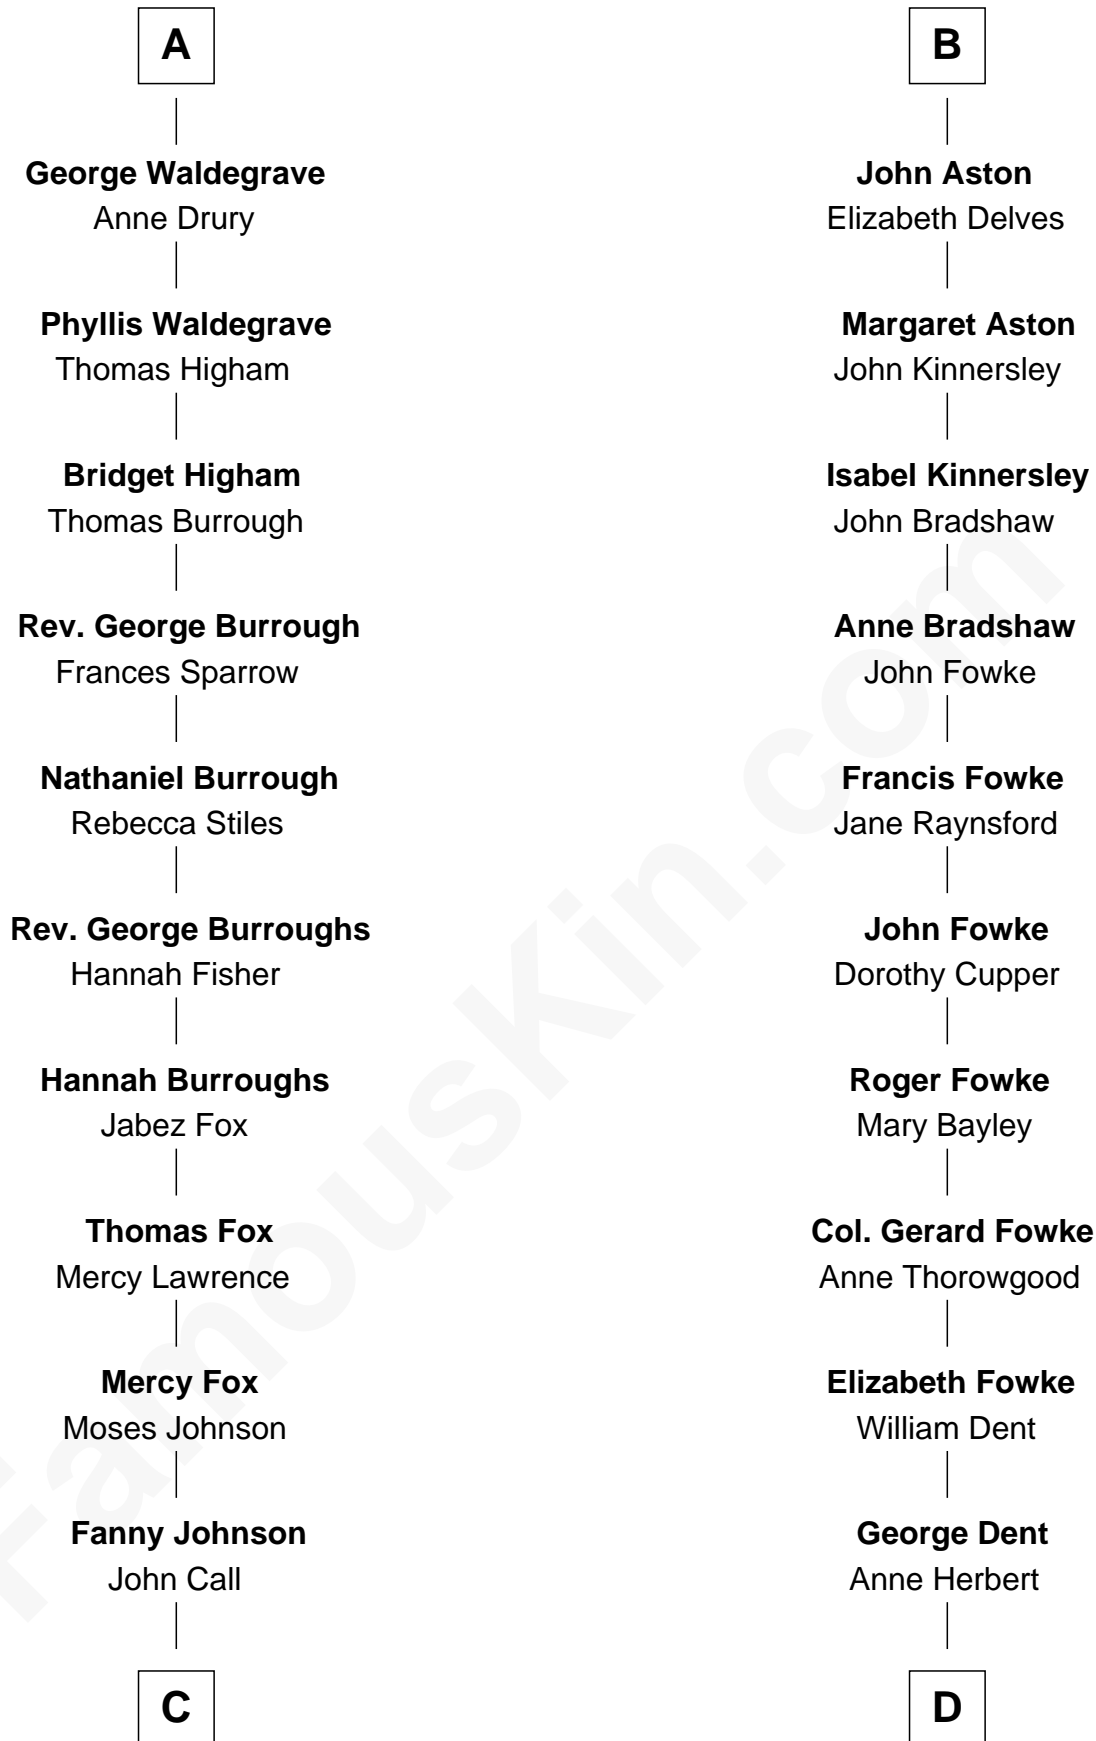

FamousKin.com

Relationship Chart of

Walt Disney

Co-Founder of The Walt Disney Company

20th cousin of

General James Longstreet

Confederate Army - U.S. Civil War

C

Eber Call

Violette Lawrence

Charles Call

Henrietta Gross

Flora Call

Elias Charles Disney

Walt Disney

Co-Founder of The Walt Disney Co.

D

John Dent

Sarah Marshall

Thomas Marshall Dent

Anne Magruder

Mary Anna Dent

James Longstreet

General James Longstreet