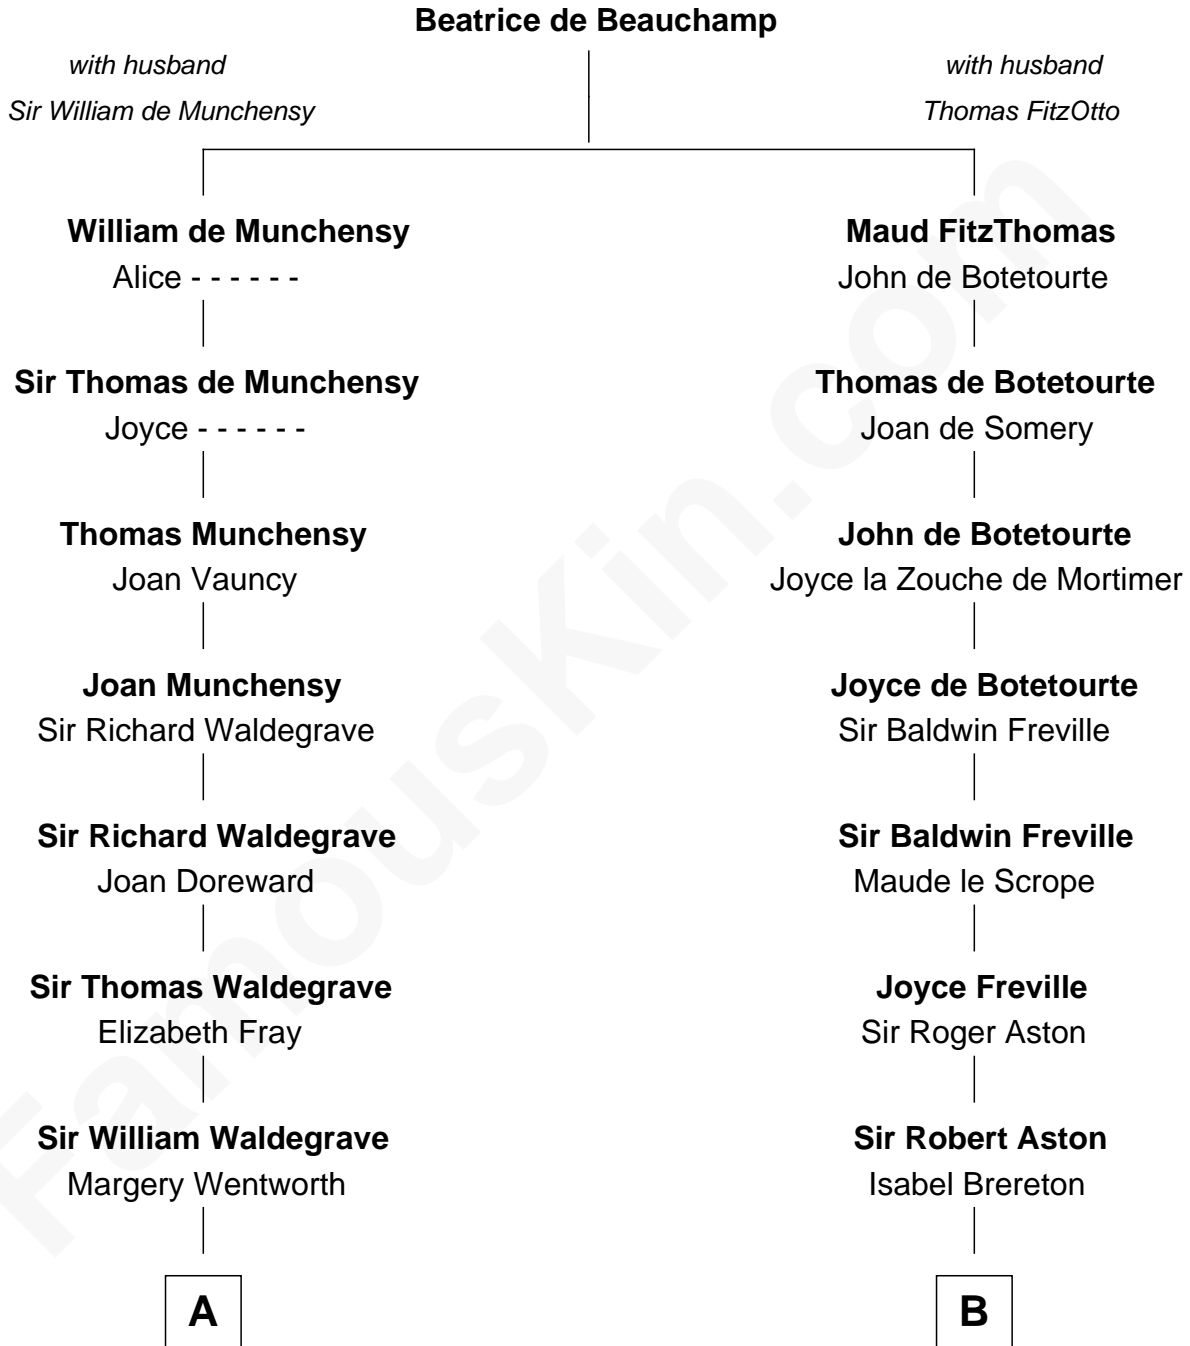

FamousKin.com

Relationship Chart of

Walt Disney

Co-Founder of The Walt Disney Company

20th cousin of

General James Longstreet

Confederate Army - U.S. Civil War

C

Eber Call

Violette Lawrence

Charles Call

Henrietta Gross

Flora Call

Elias Charles Disney

Walt Disney

Co-Founder of The Walt Disney Co.

D

John Dent

Sarah Marshall

Thomas Marshall Dent

Anne Magruder

Mary Anna Dent

James Longstreet

General James Longstreet