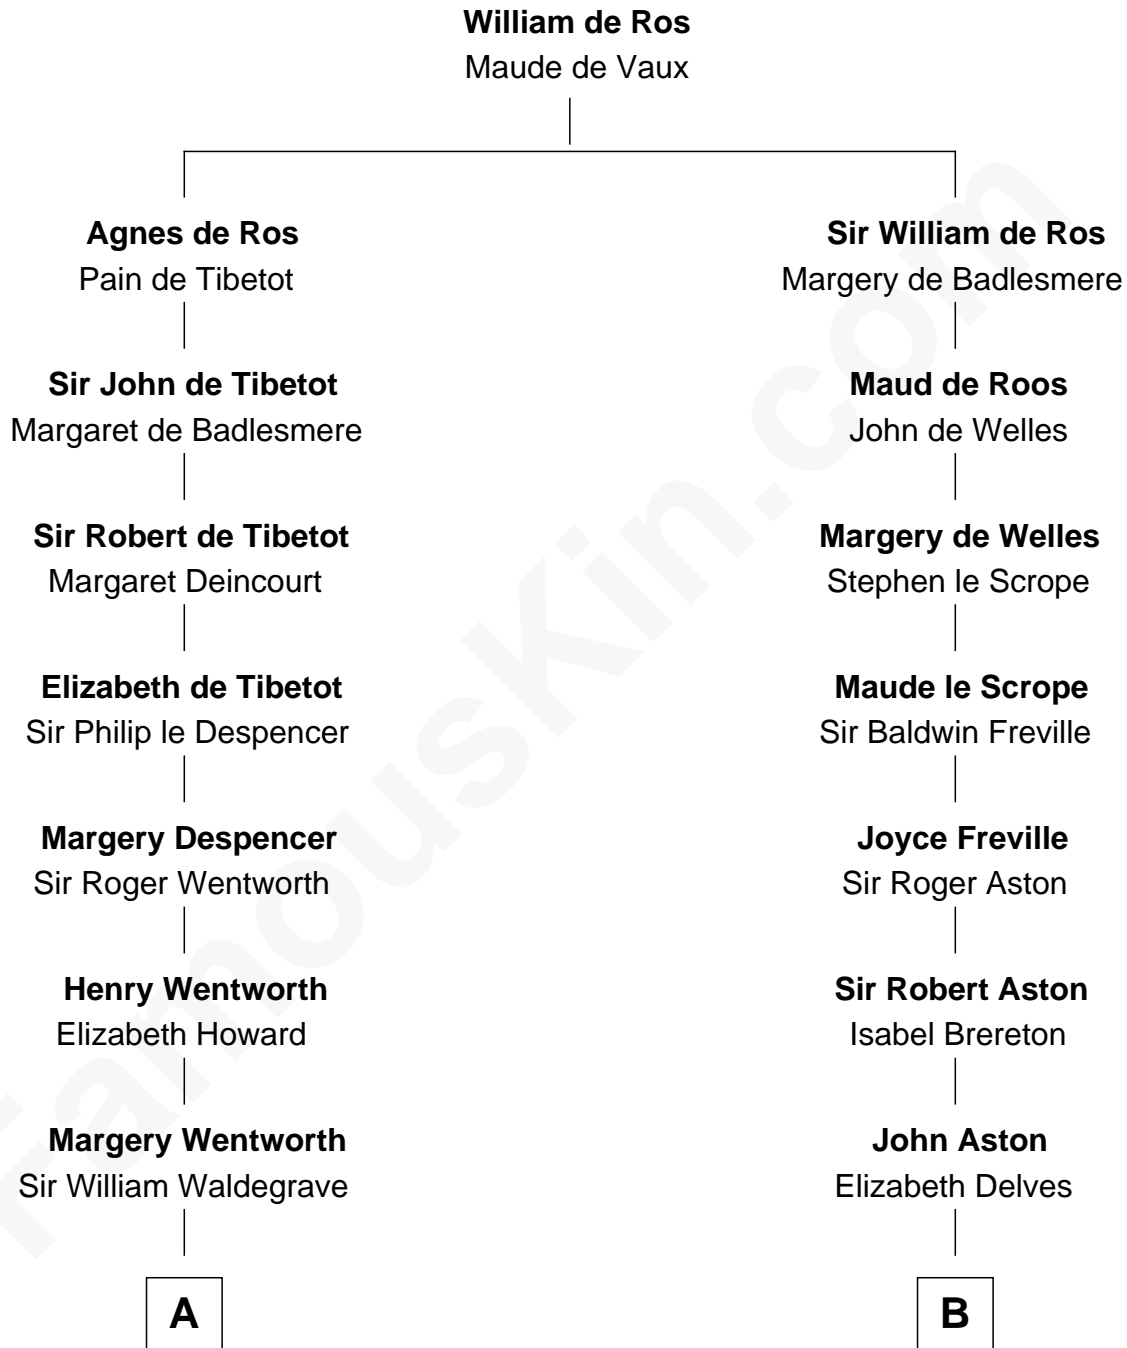

FamousKin.com

Relationship Chart of

Walt Disney

Co-Founder of The Walt Disney Company

19th cousin 1 time removed of

General James Longstreet

Confederate Army - U.S. Civil War

C

Eber Call

Violette Lawrence

Charles Call

Henrietta Gross

Flora Call

Elias Charles Disney

Walt Disney

Co-Founder of The Walt Disney Co.

D

Thomas Marshall Dent

Anne Magruder

Mary Anna Dent

James Longstreet

General James Longstreet

Confederate Army - U.S. Civil War

FamousKin.com