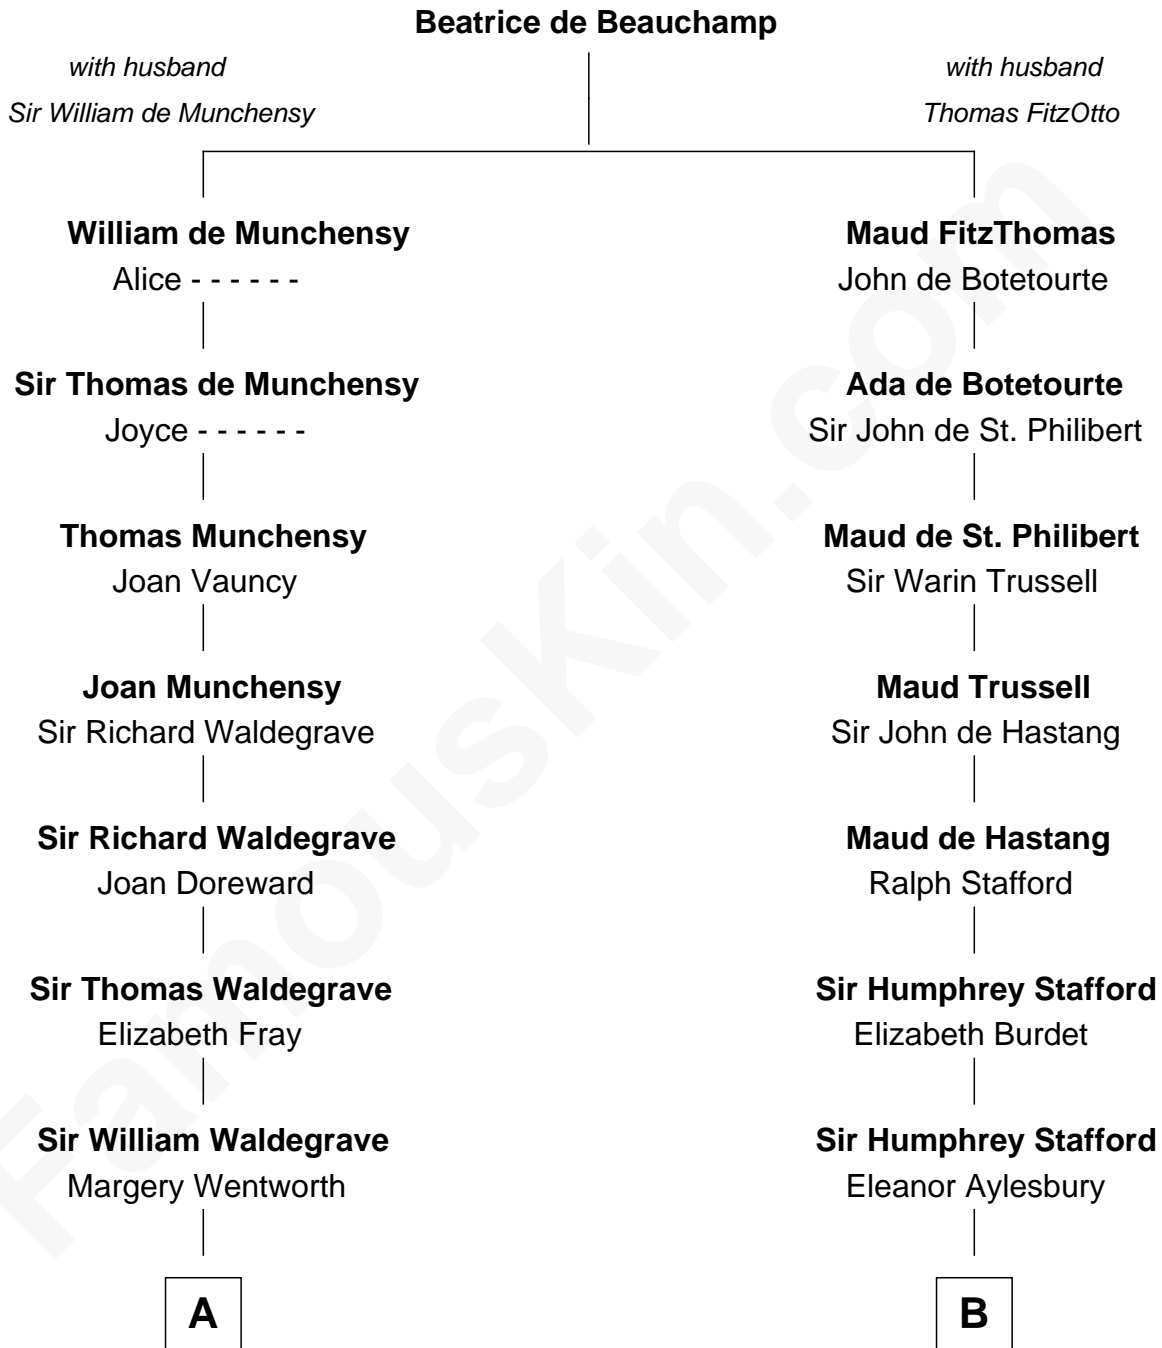

FamousKin.com Relationship Chart of

Walt Disney

Co-Founder of The Walt Disney Company

20th cousin 1 time removed of

Jack London

Author of "The Call of the Wild"

C

Eber Call

Violette Lawrence

Charles Call

Henrietta Gross

Flora Call

Elias Charles Disney

Walt Disney

Co-Founder of The Walt Disney Co.

D