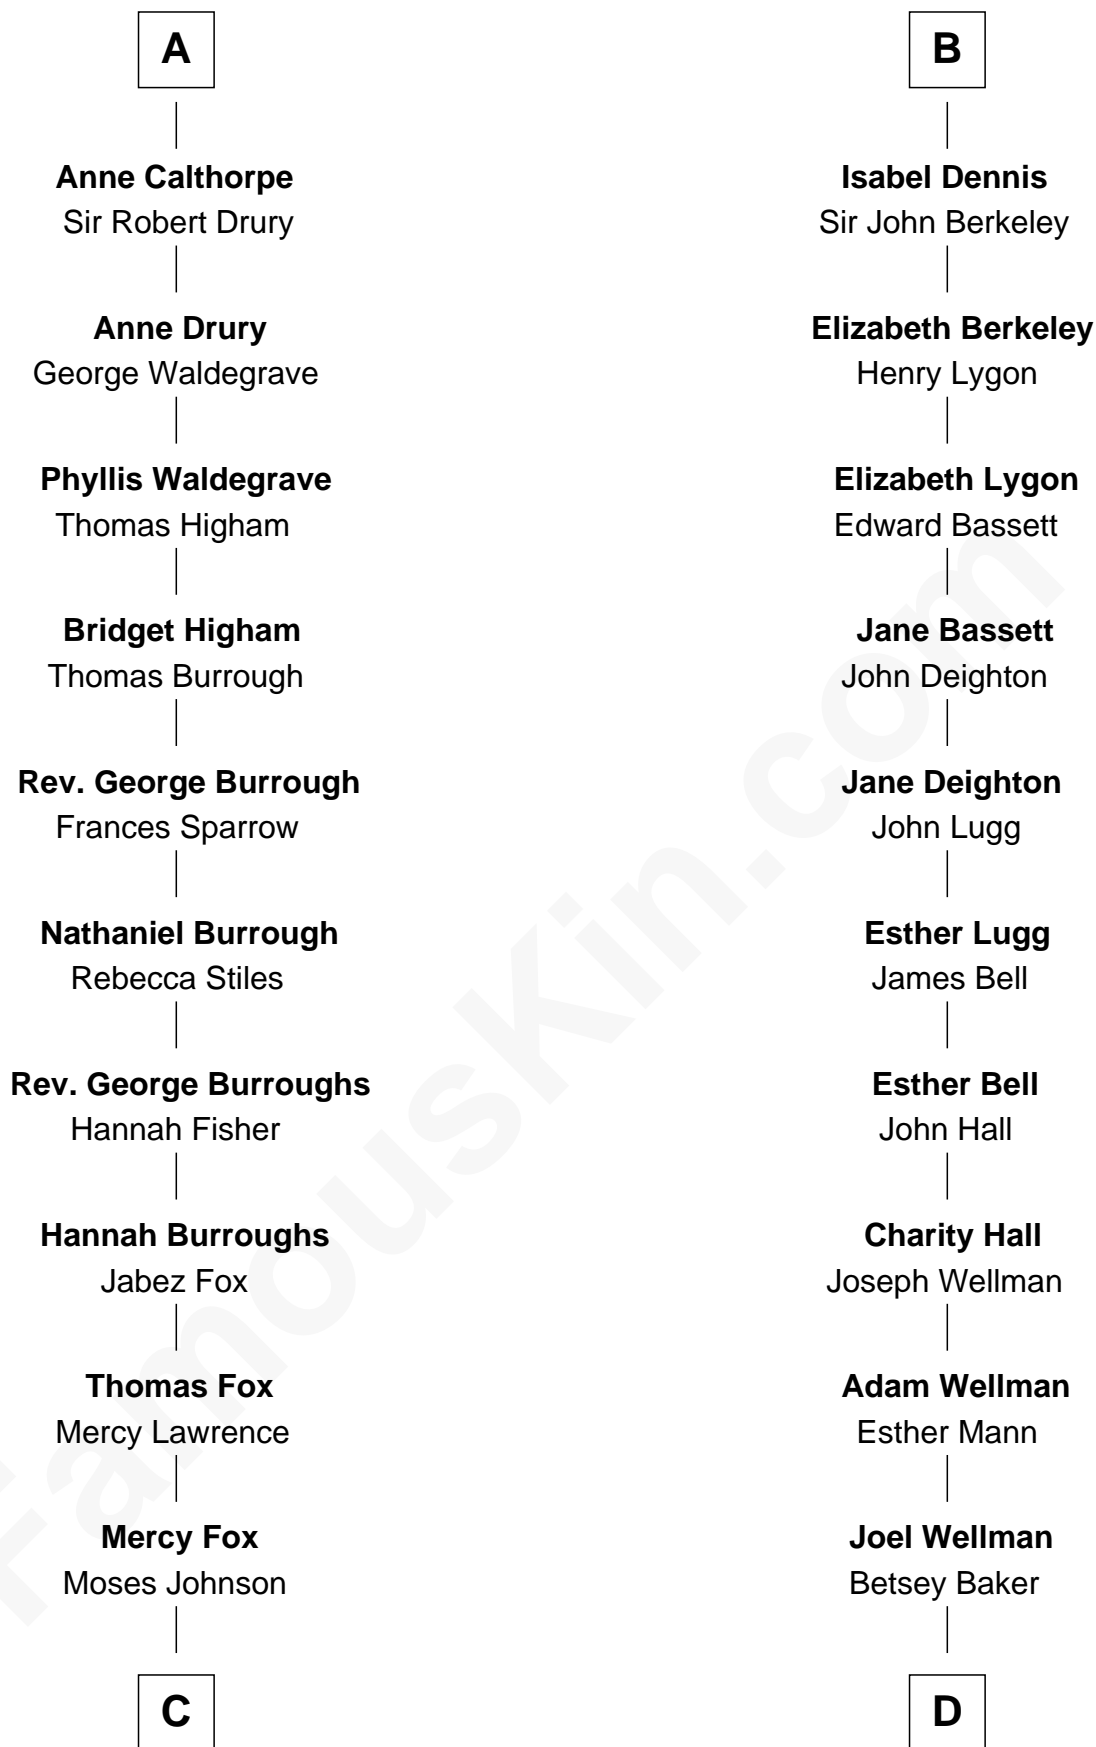

FamousKin.com

Relationship Chart of

Walt Disney

Co-Founder of The Walt Disney Company

19th cousin 2 times removed of

Jack London

Author of "The Call of the Wild"

C

Fanny Johnson

John Call

Eber Call

Violette Lawrence

Charles Call

Henrietta Gross

Flora Call

Elias Charles Disney