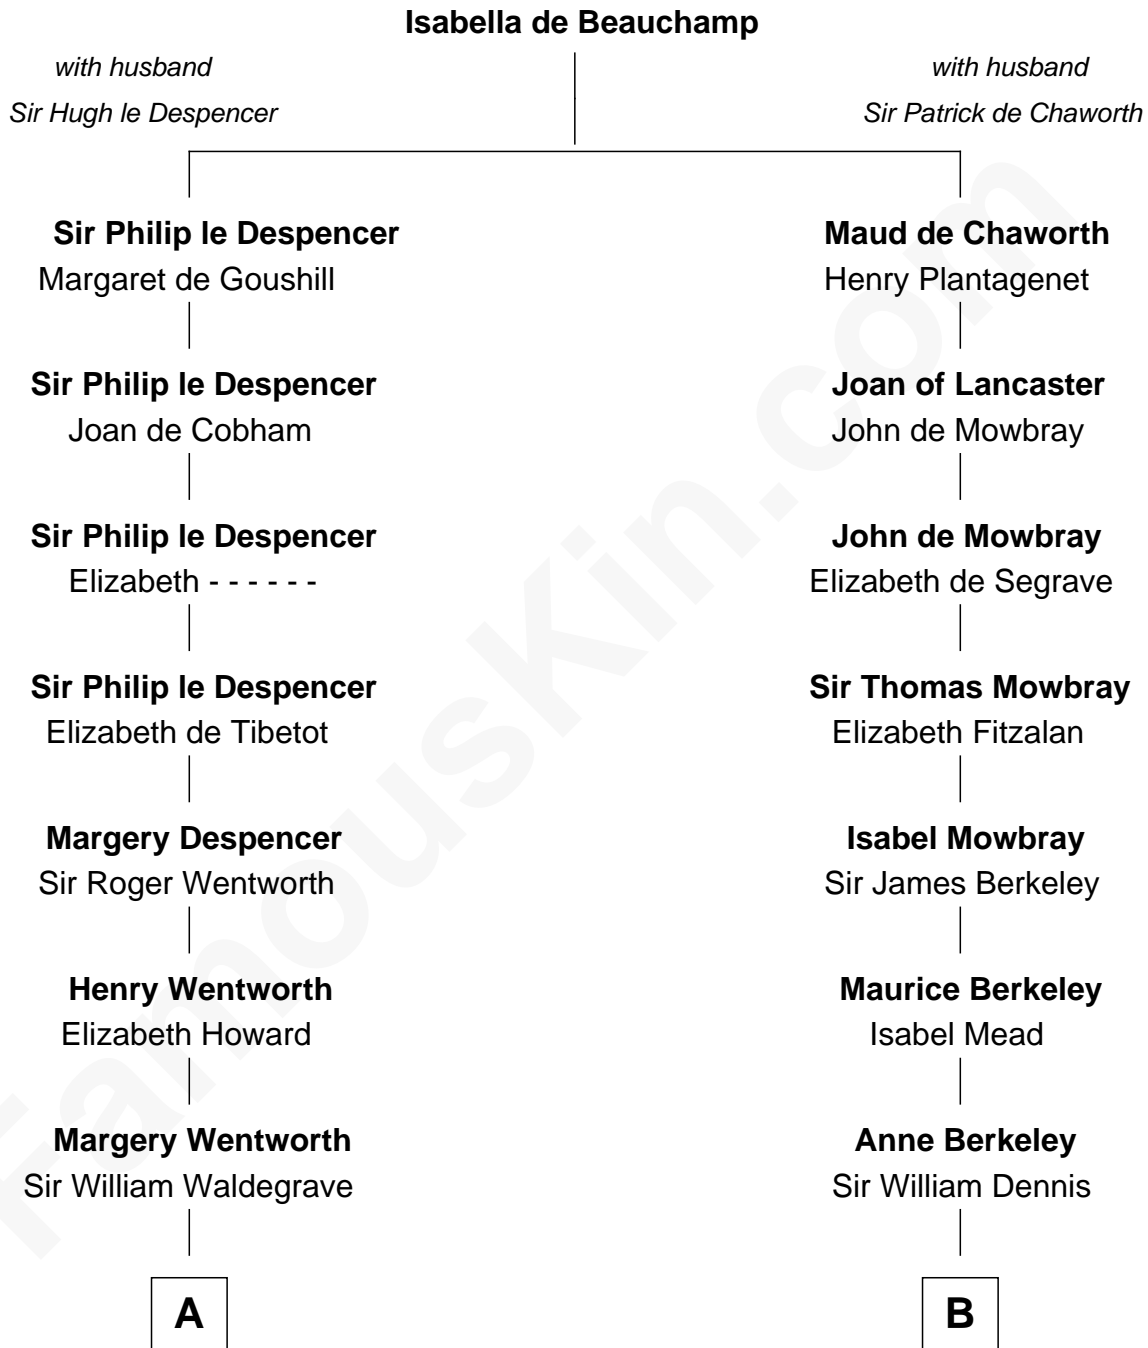

FamousKin.com

Relationship Chart of

Walt Disney

Co-Founder of The Walt Disney Company

19th cousin 1 time removed of

Jack London

Author of "The Call of the Wild"

C

Eber Call

Violette Lawrence

Charles Call

Henrietta Gross

Flora Call

Elias Charles Disney

Walt Disney

Co-Founder of The Walt Disney Co.