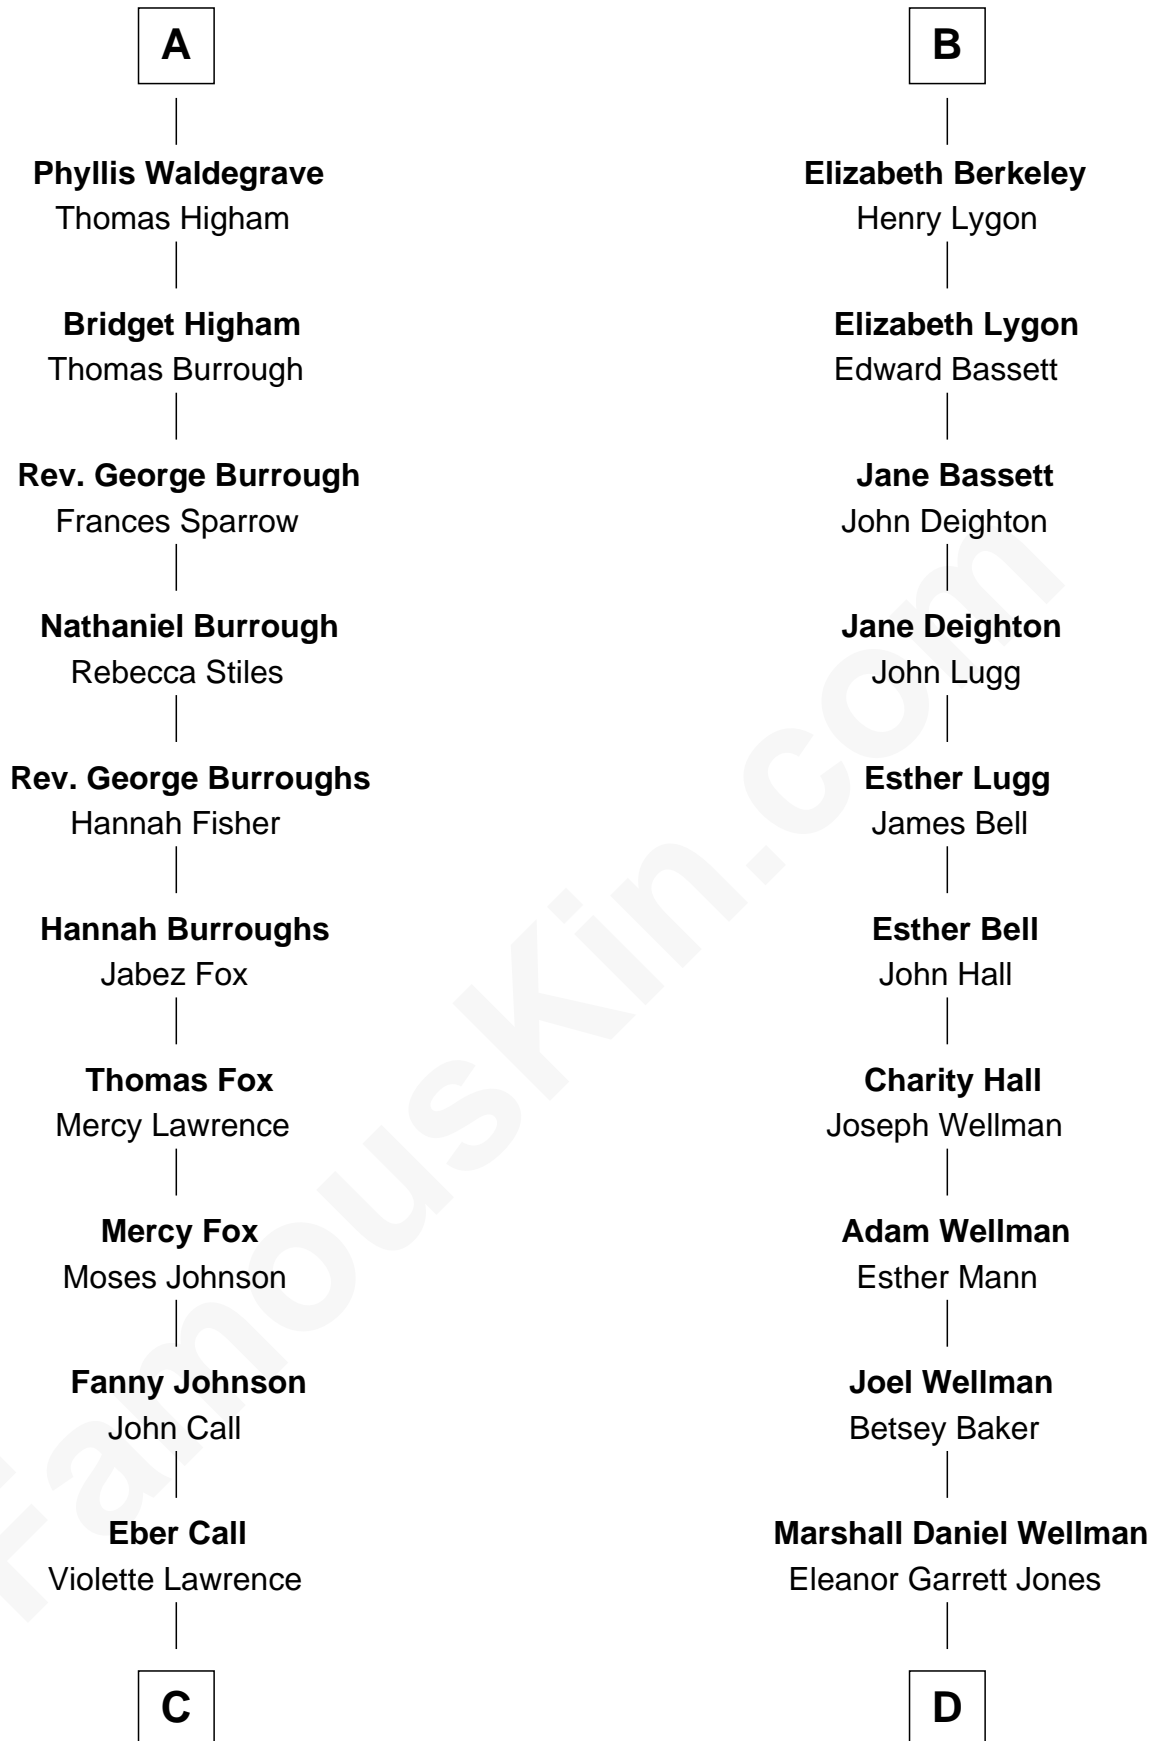

FamousKin.com Relationship Chart of

Walt Disney

Co-Founder of The Walt Disney Company

18th cousin 1 time removed of

Jack London

Author of "The Call of the Wild"

Bartholomew de Badlesmere

Margaret de Clare

Margaret de Badlesmere

Sir John de Tibetot

Sir Robert de Tibetot

Margaret Deincourt

Elizabeth de Tibetot

Sir Philip le Despencer

Margery Despencer

Sir Roger Wentworth

Sir William de Bohun

Elizabeth de Bohun

Sir Richard Fitzalan

Elizabeth Fitzalan

Sir Thomas Mowbray

Isabel Mowbray

Sir James Berkeley

Maurice Berkeley

Isabel Mead

Anne Berkeley

Sir William Dennis

Isabel Dennis

Sir John Berkeley

B

C

Charles Call
Henrietta Gross