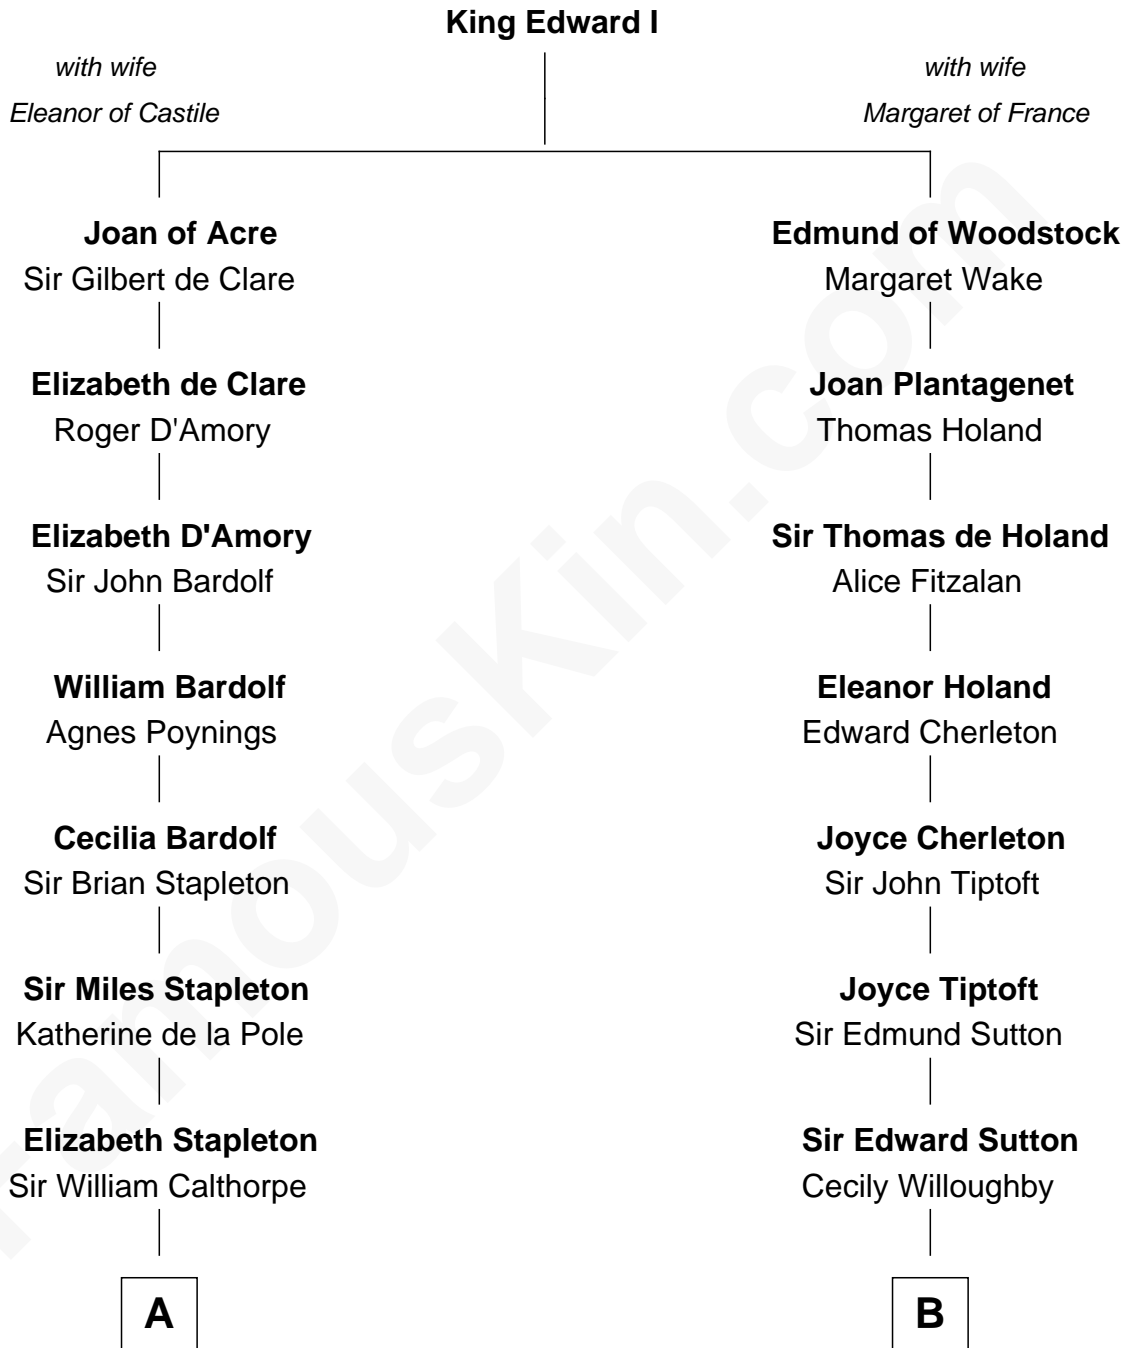

FamousKin.com

Relationship Chart of

Walt Disney

Co-Founder of The Walt Disney Company

19th cousin 2 times removed of

John Kerry

68th U.S. Secretary of State

C

Fanny Johnson

John Call

Eber Call

Violette Lawrence

Charles Call

Henrietta Gross

Flora Call

Elias Charles Disney