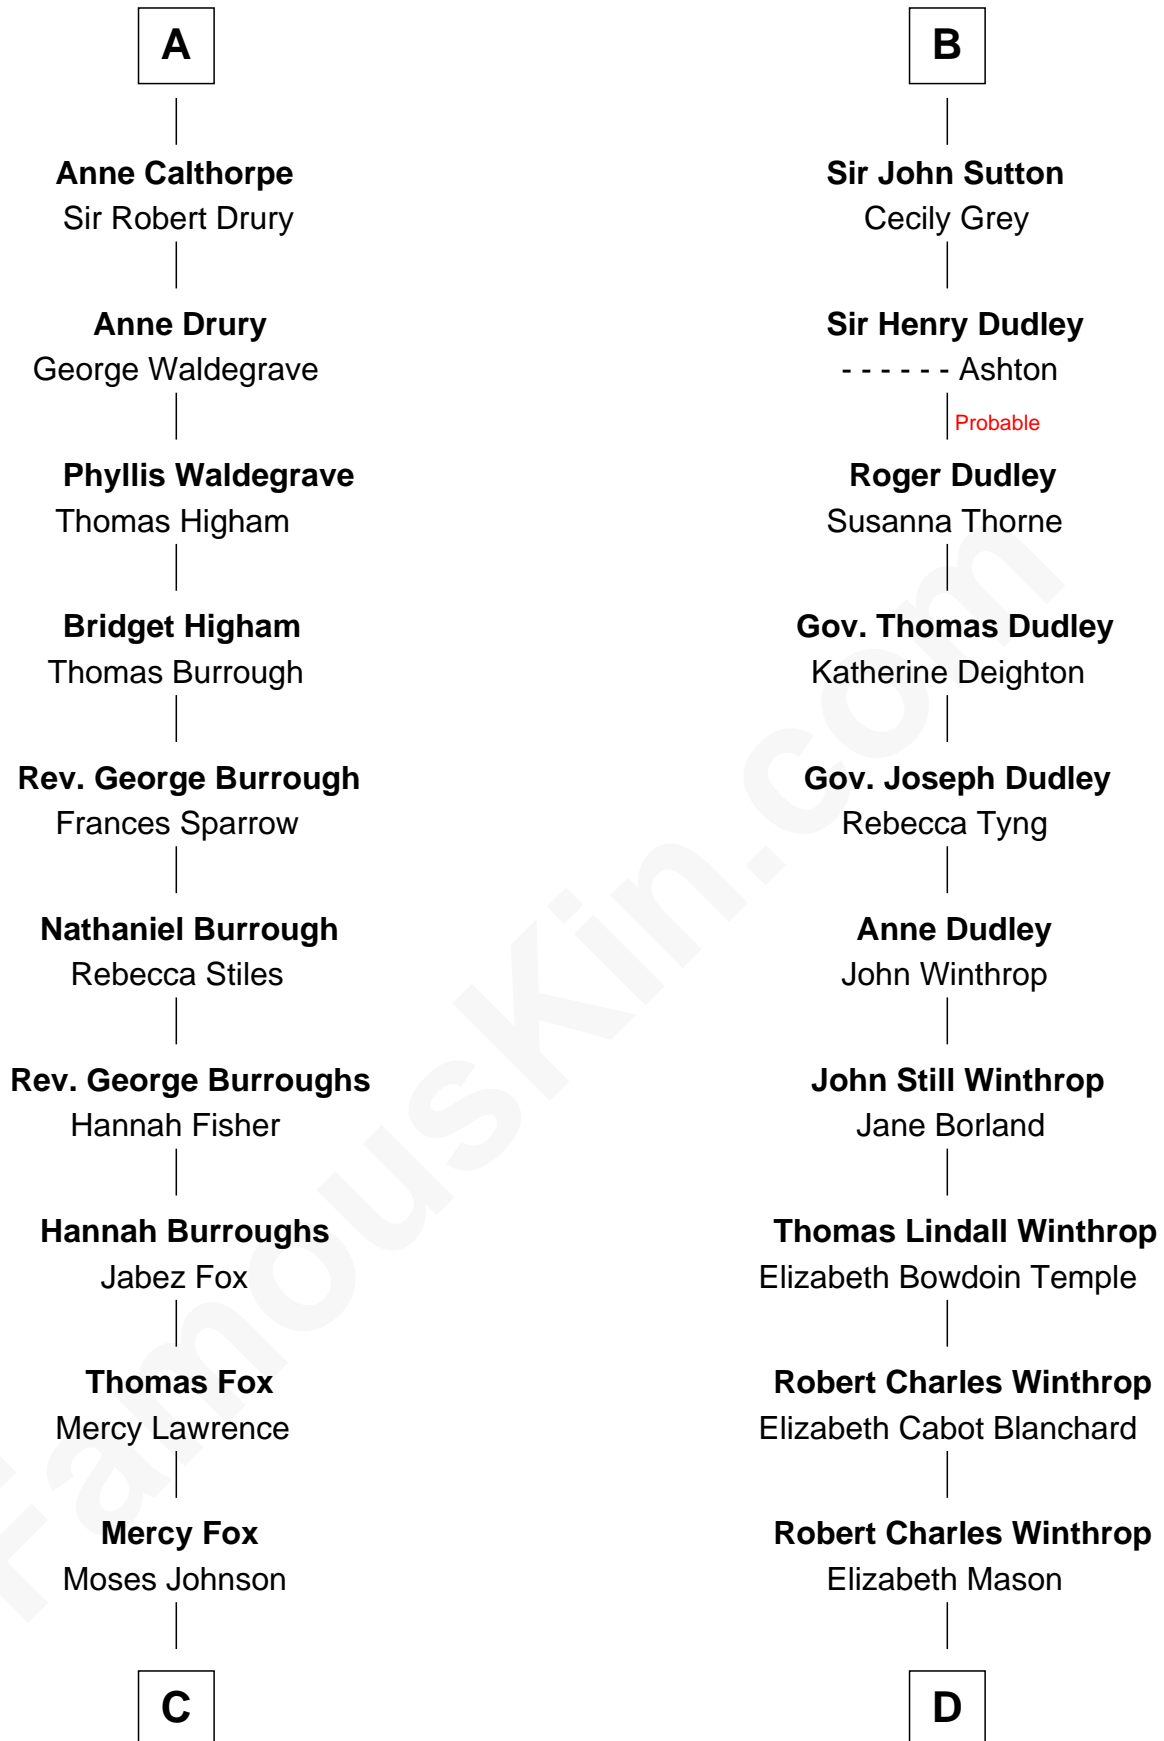

FamousKin.com

Relationship Chart of

Walt Disney

Co-Founder of The Walt Disney Company

19th cousin 2 times removed of

John Kerry

68th U.S. Secretary of State

C

Fanny Johnson

John Call

Eber Call

Violette Lawrence

Charles Call

Henrietta Gross

Flora Call

Elias Charles Disney