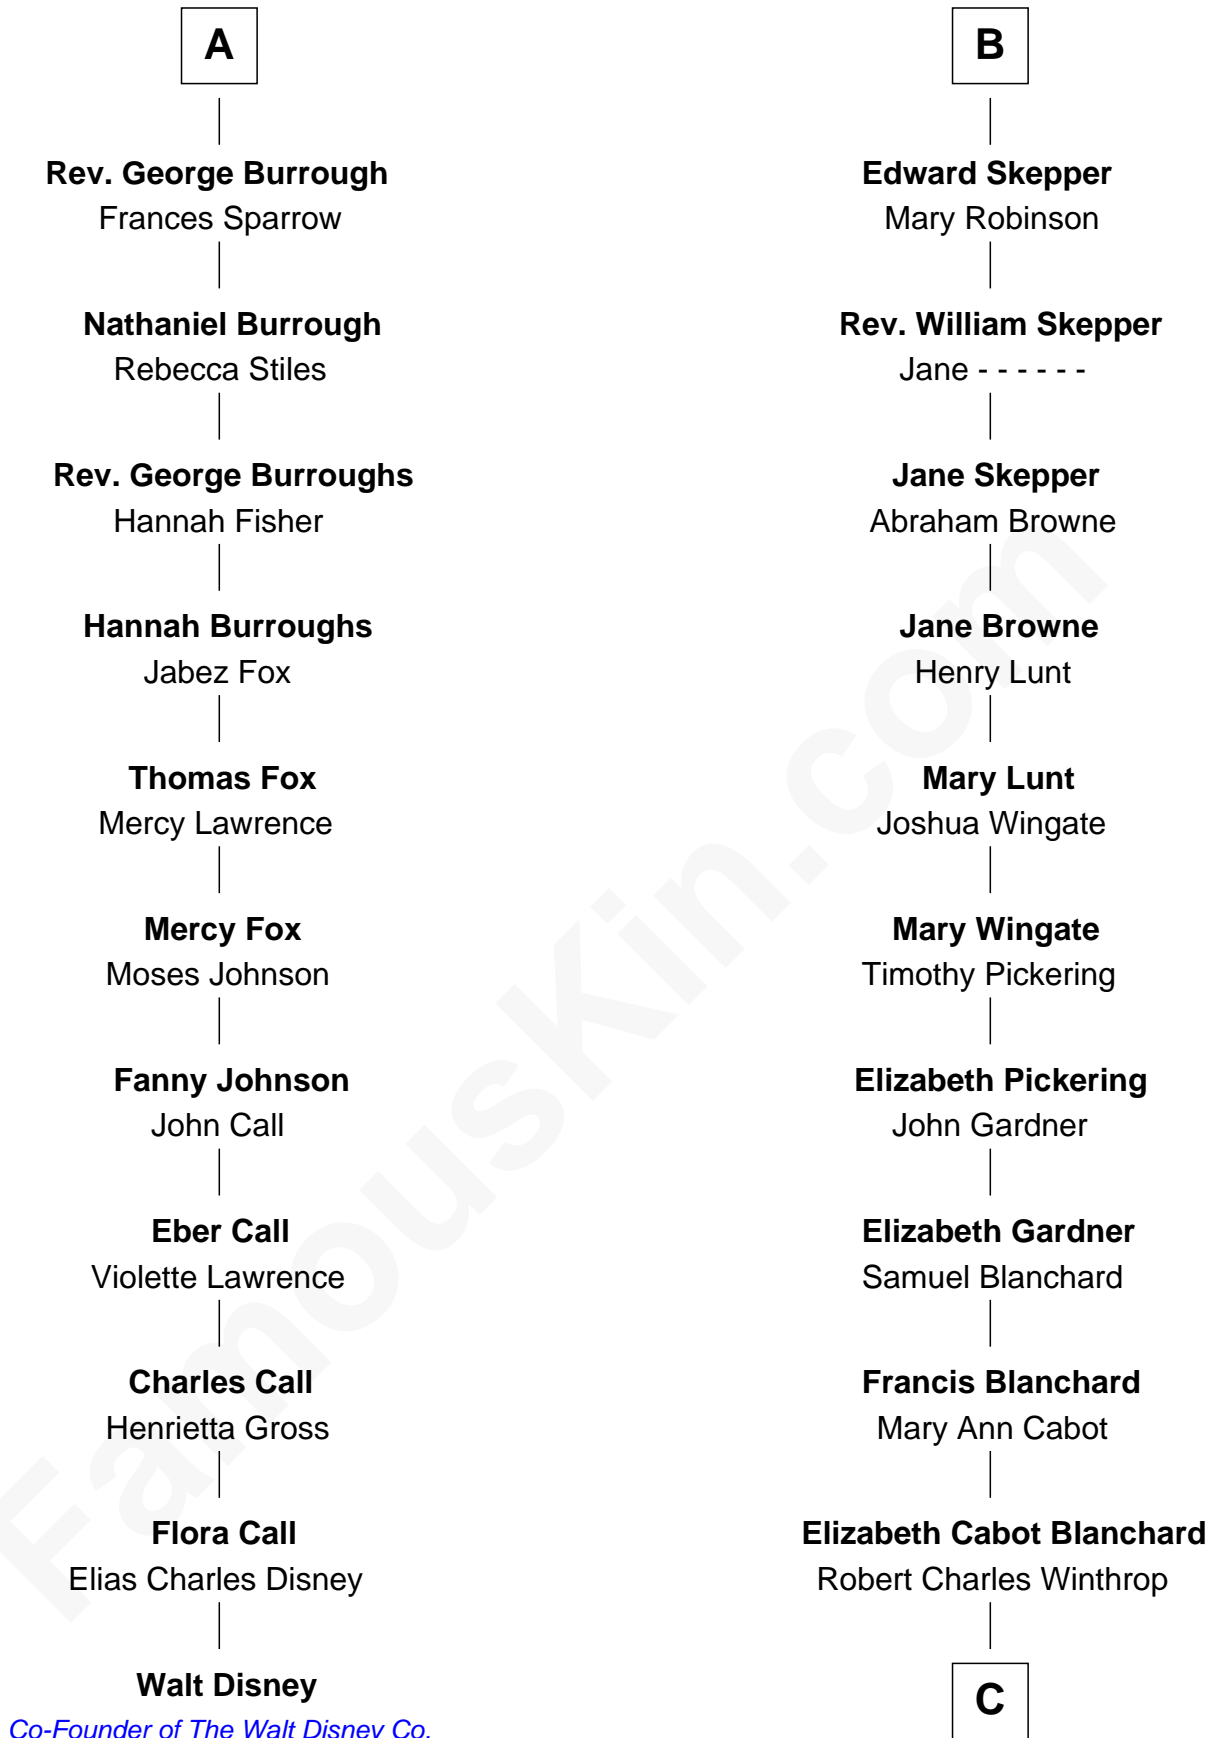

FamousKin.com

Relationship Chart of

Walt Disney

Co-Founder of The Walt Disney Company

17th cousin 3 times removed of

John Kerry

68th U.S. Secretary of State

Sir Michael de la Pole

Katherine Wingfield

C

Robert Charles Winthrop

Elizabeth Mason

Margaret Tyndal Winthrop

James Grant Forbes

Rosemary Isabel Forbes

Richard John Kerry