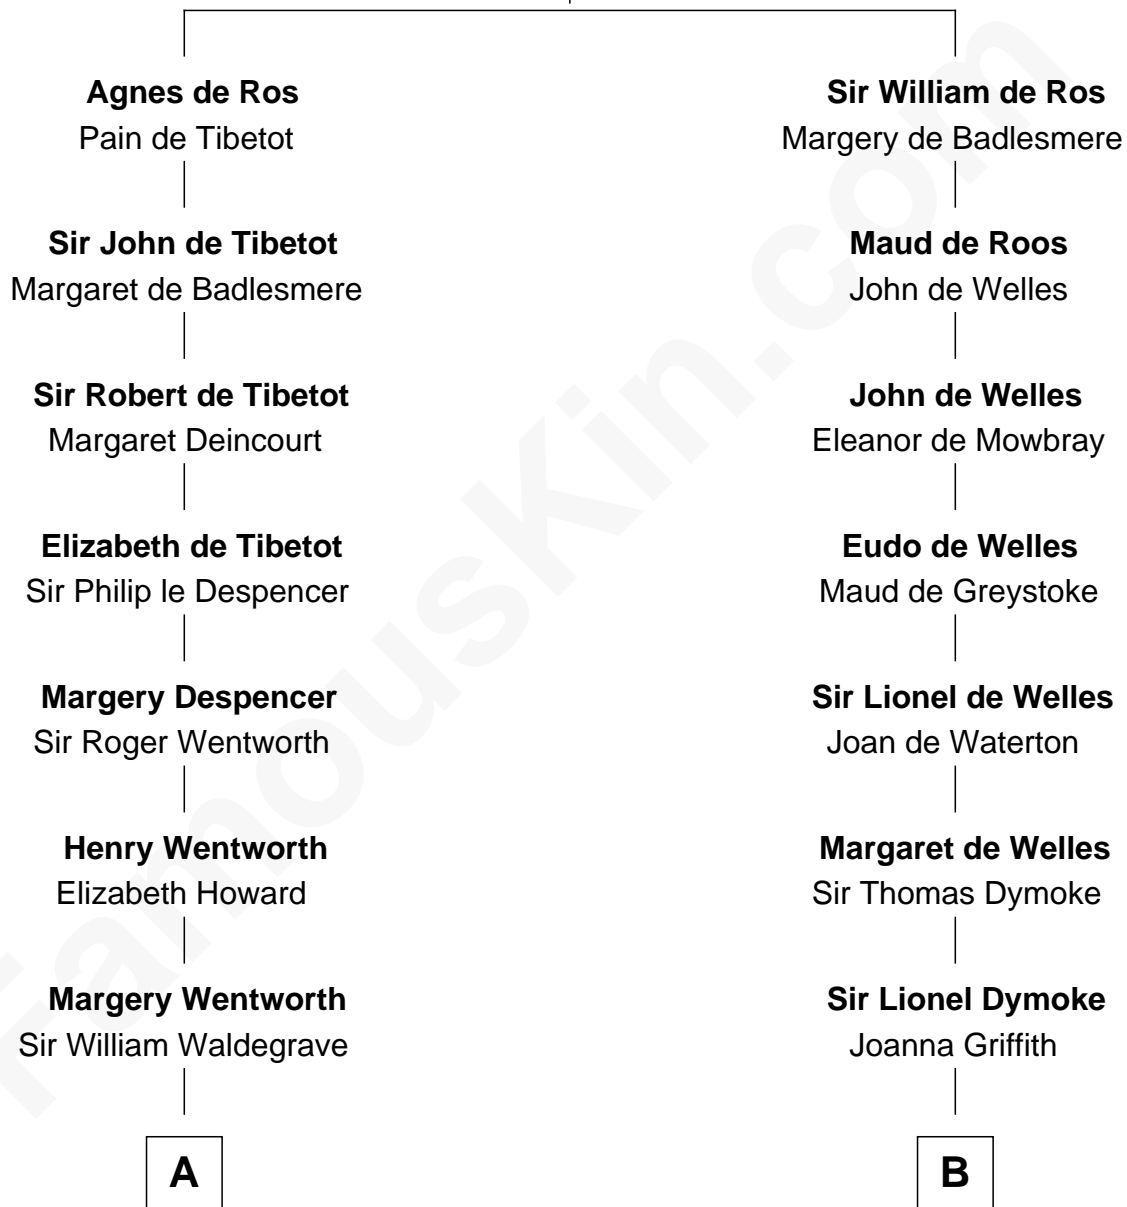

## Relationship Chart of

### Walt Disney

Co-Founder of The Walt Disney Company

20th cousin 1 time removed of

### Lucille Ball

TV Actress - "I Love Lucy"

**William de Ros**  
Maude de Vaux

**C**

**Eber Call**

Violette Lawrence

**Charles Call**

Henrietta Gross

**Flora Call**

Elias Charles Disney

**Walt Disney**

*Co-Founder of The Walt Disney Co.*

**D**

**Sally Bennet Osborn**

Newman Durrell

**George Osborn Durrell**