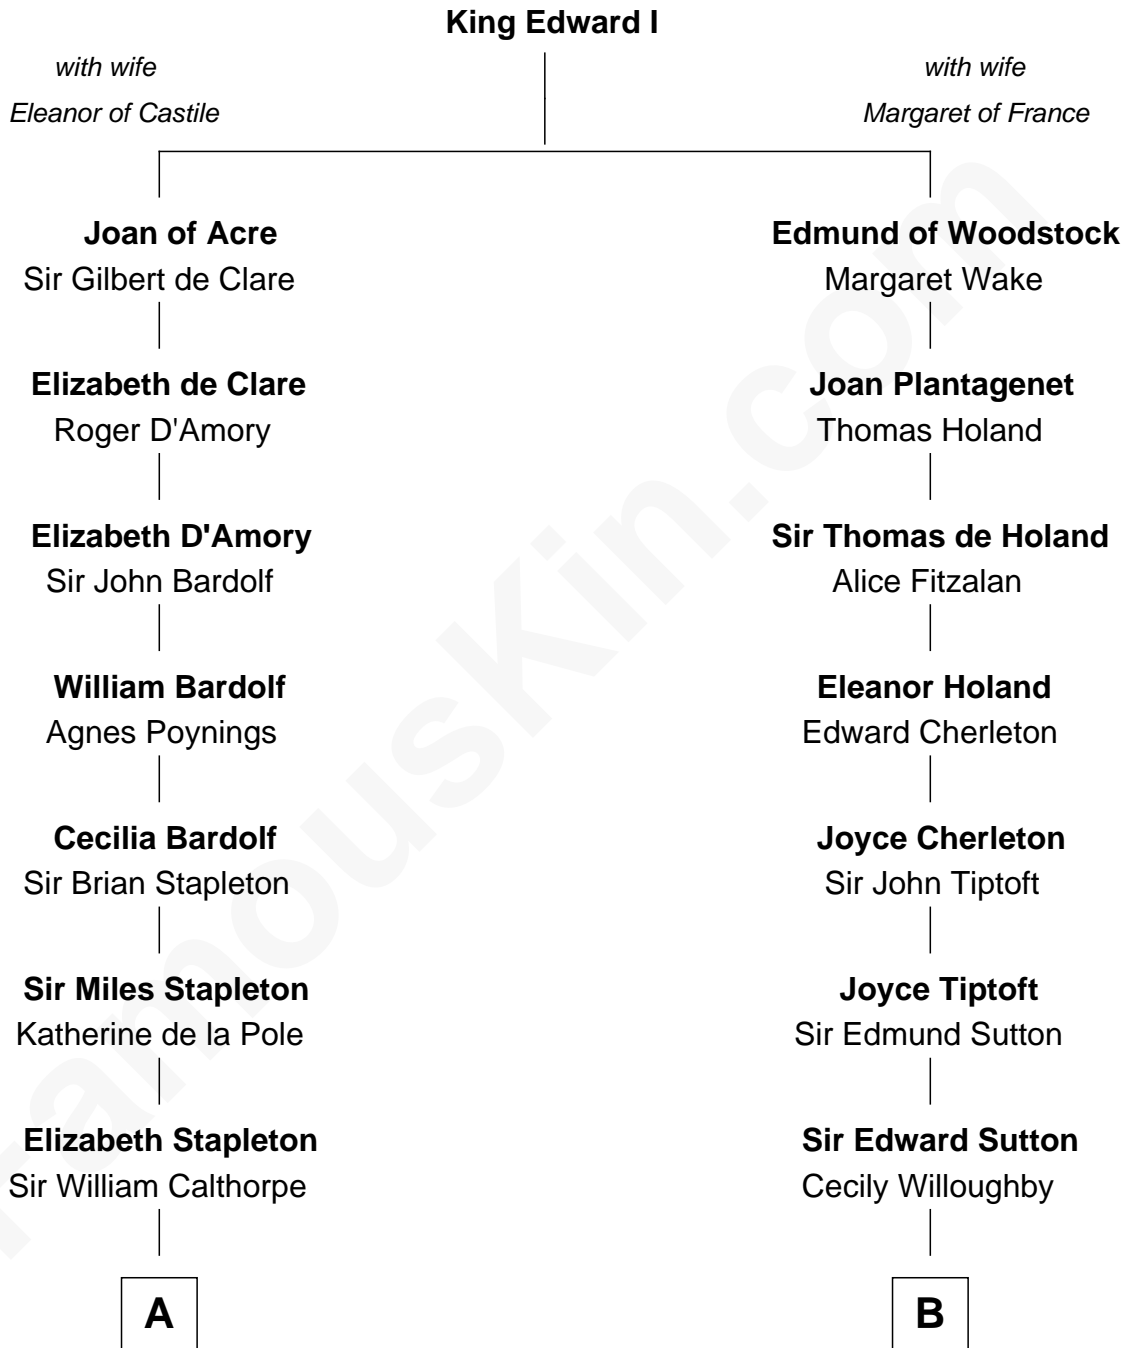

FamousKin.com

Relationship Chart of

Walt Disney

Co-Founder of The Walt Disney Company

18th cousin 3 times removed of

John Brown

American Abolitionist

C

Fanny Johnson

John Call

Eber Call

Violette Lawrence

Charles Call

Henrietta Gross

Flora Call

Elias Charles Disney