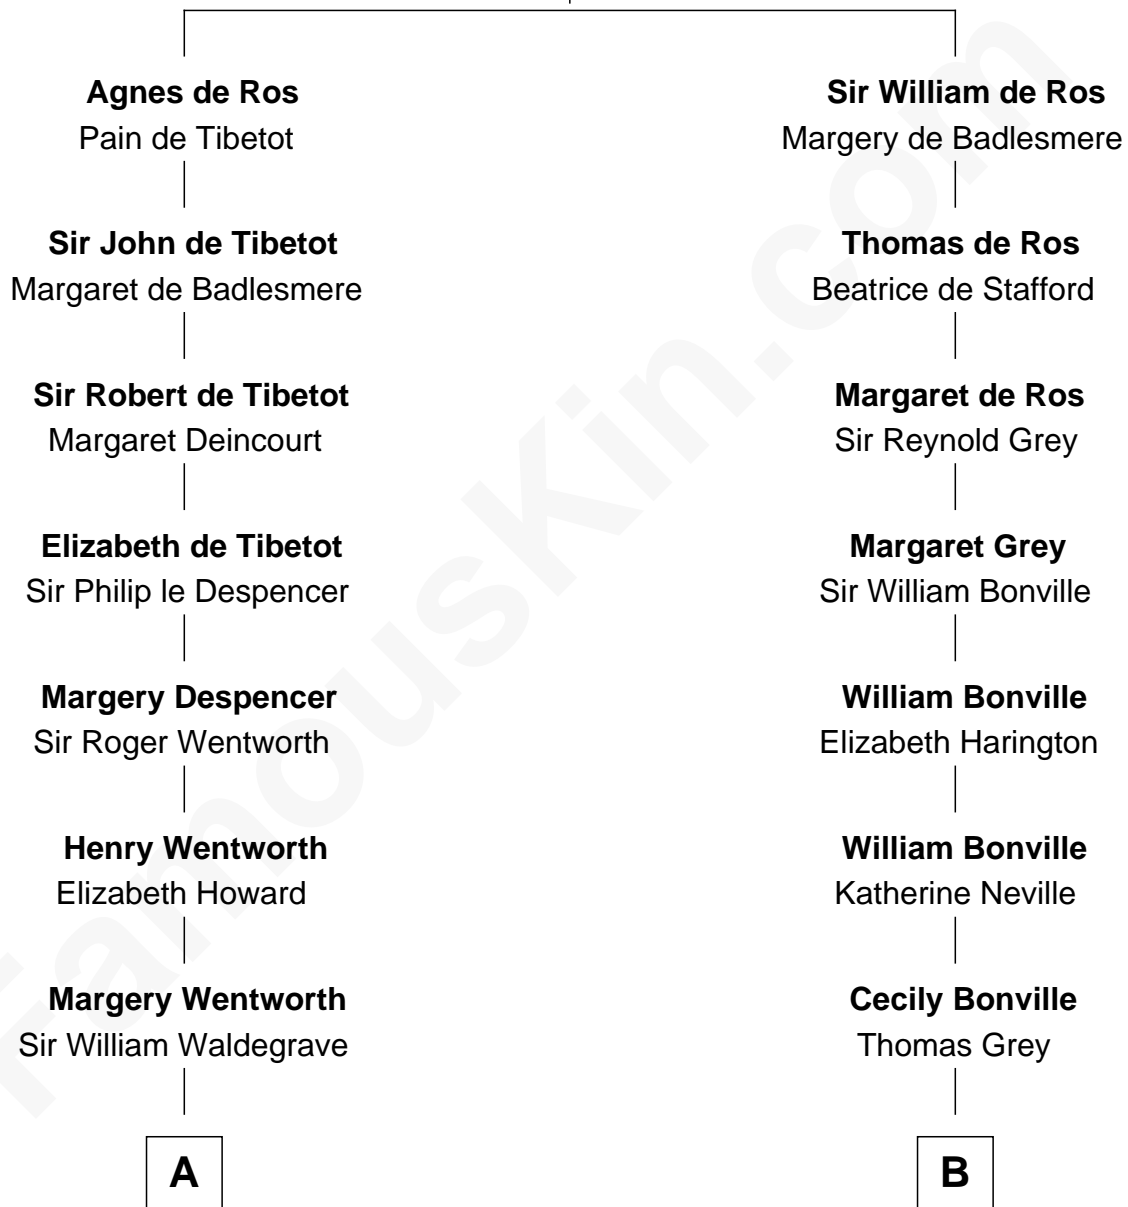

## Relationship Chart of

### Walt Disney

Co-Founder of The Walt Disney Company

18th cousin 2 times removed of

**John Brown**

American Abolitionist

**William de Ros**  
Maude de Vaux

**C**

**Eber Call**

Violette Lawrence

**Charles Call**

Henrietta Gross

**Flora Call**

Elias Charles Disney

**Walt Disney**

*Co-Founder of The Walt Disney Co.*

**D**

**Ruth Mills**

Owen Brown

**John Brown**

*American Abolitionist*

FamousKin.com