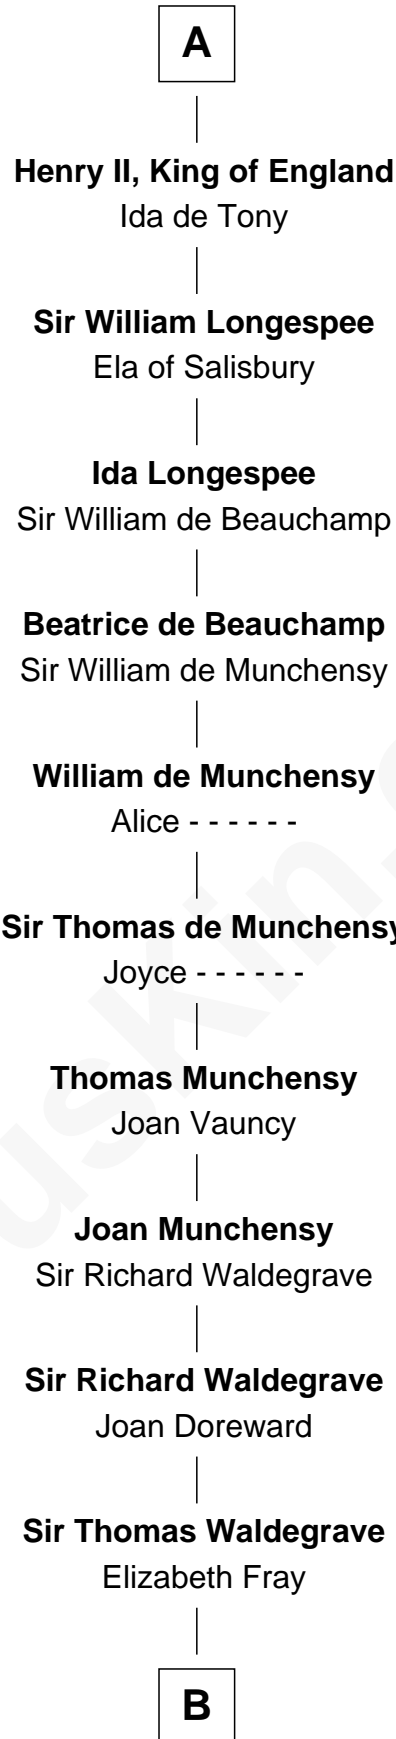

# FamousKin.com Relationship Chart of

**Walt Disney**

*Co-Founder of The Walt Disney Company*

**30th Great-grandson of**

**King Robert I**

*King of France*

**B**

**Sir William Waldegrave**

Margery Wentworth

**George Waldegrave**

Anne Drury

**Phyllis Waldegrave**

Thomas Higham

**Bridget Higham**

Thomas Burrough

**Rev. George Burrough**

Mercy Lawrence

**Mercy Fox**

Moses Johnson

**C**

**C**

—  
**Fanny Johnson**

John Call

—  
**Eber Call**